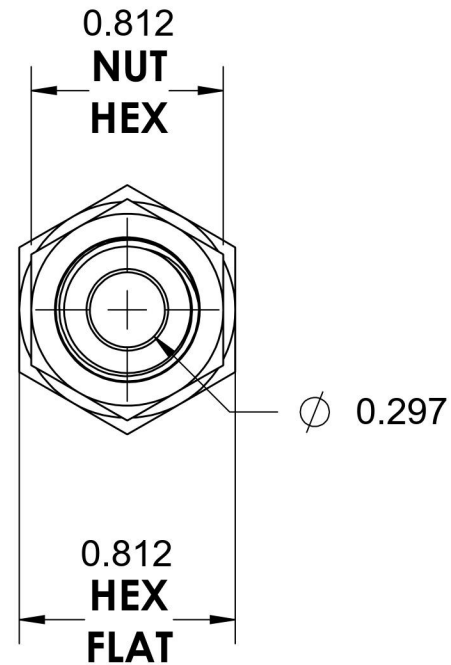

2705-LN-04-06-B

Brass, SAE J514 Flared Tube Female Bulkhead, 1/4" Female NPTF x 3/8" Male JIC

6701 Cochran Road
Solon, Ohio 44139
Phone: (440) 248-1880
Toll Free: 1-888-331-1523

Temperature Rating -325°F to 400°F	Material C36000 Brass	Industry Standards SAE J514 , SAE J476	Series 2705-LN-B
Pressure Rating 3300 psi	Finish Natural Finish		Series Description SAE J514 Flared Tube Female Bulkhead