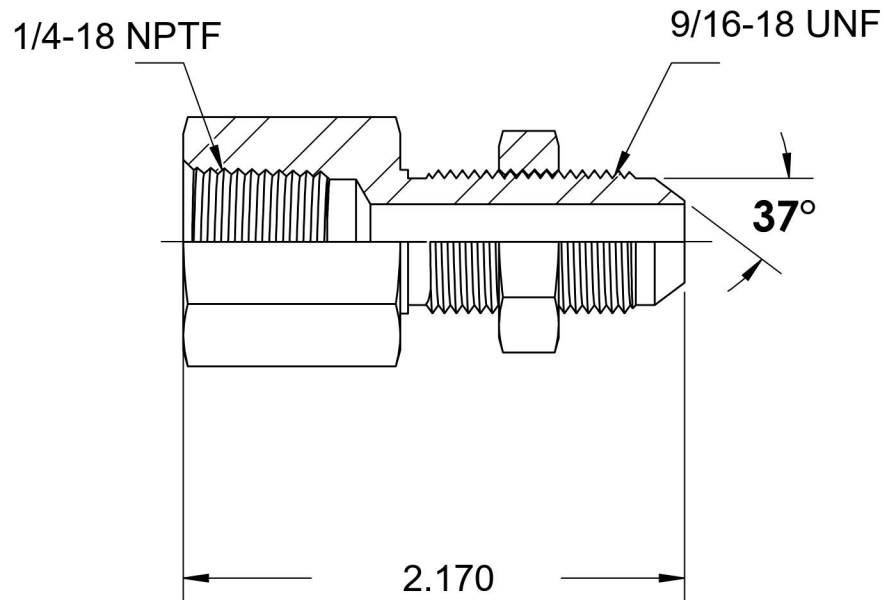

2705-LN-04-06-B

Brass, SAE J514 Flared Tube Female Bulkhead, 1/4" Female NPTF x 3/8" Male JIC

6701 Cochran Road
Solon, Ohio 44139
Phone: (440) 248-1880
Toll Free: 1-888-331-1523

Temperature Rating -325°F to 400°F	Material C36000 Brass	Industry Standards SAE J514 , SAE J476	Series 2705-LN-B
Pressure Rating 3300 psi	Finish Natural Finish		Series Description SAE J514 Flared Tube Female Bulkhead