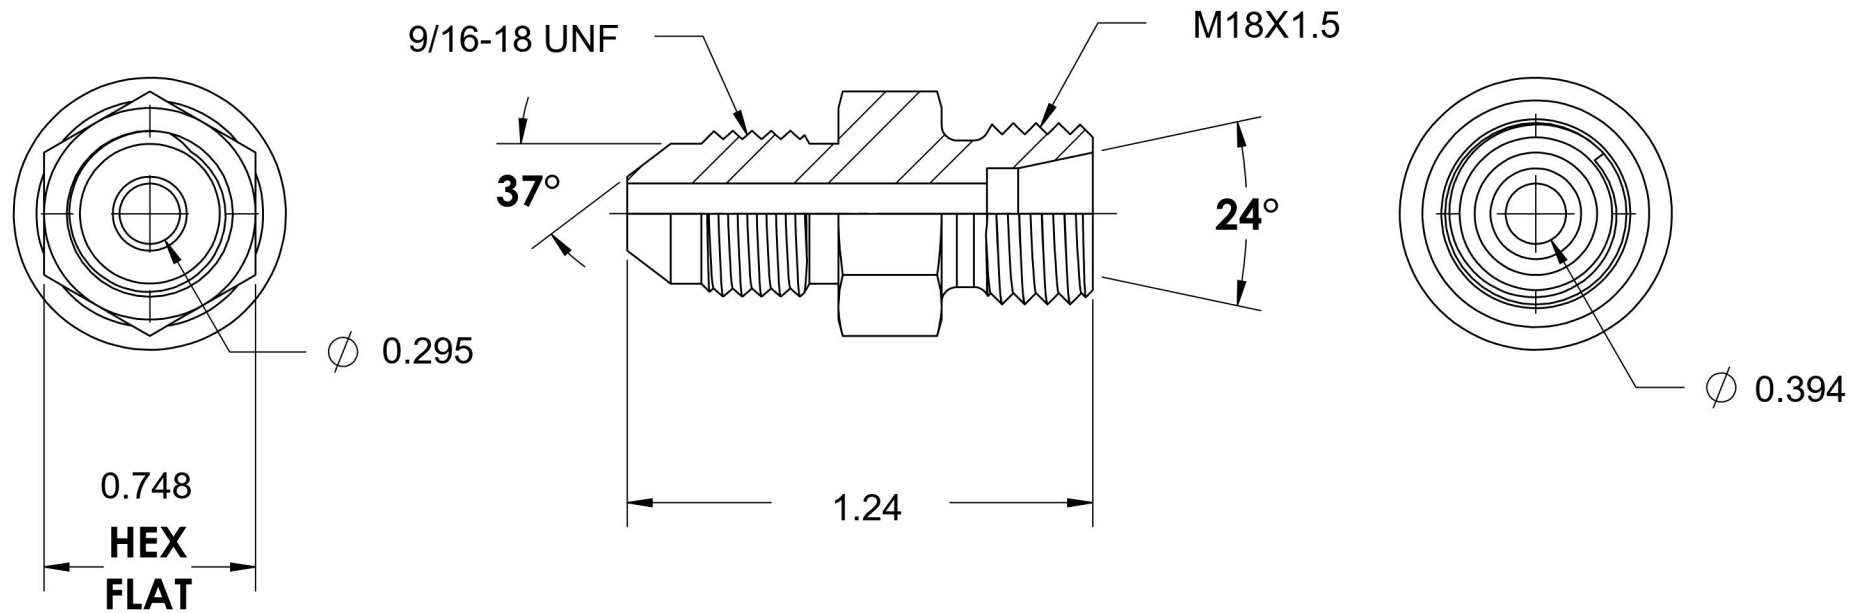

# 7005-06-L12-18

Steel, SAE J514 37° Flare DIN 2353 (Light) Tube Adapter Body Only, 3/8" Male JIC x M18X1.5 Male DIN

6701 Cochran Road  
Solon, Ohio 44139  
Phone: (440) 248-1880  
Toll Free: 1-888-331-1523

<b>Temperature Rating</b>	<b>Material</b>	<b>Industry Standards</b>	<b>Series</b>
-65°F to 500°F	C1045 / 12L14 Steel	SAE J514, ISO 8434-1	7005-DIN LIGHT
<b>Pressure Rating</b>	<b>Finish</b>	DIN 2353, ASTM B633	<b>Series Description</b>
5800 psi	Trivalent Zinc		SAE J514 37° Flare DIN 2353 (Light) Tube Adapter Body Only