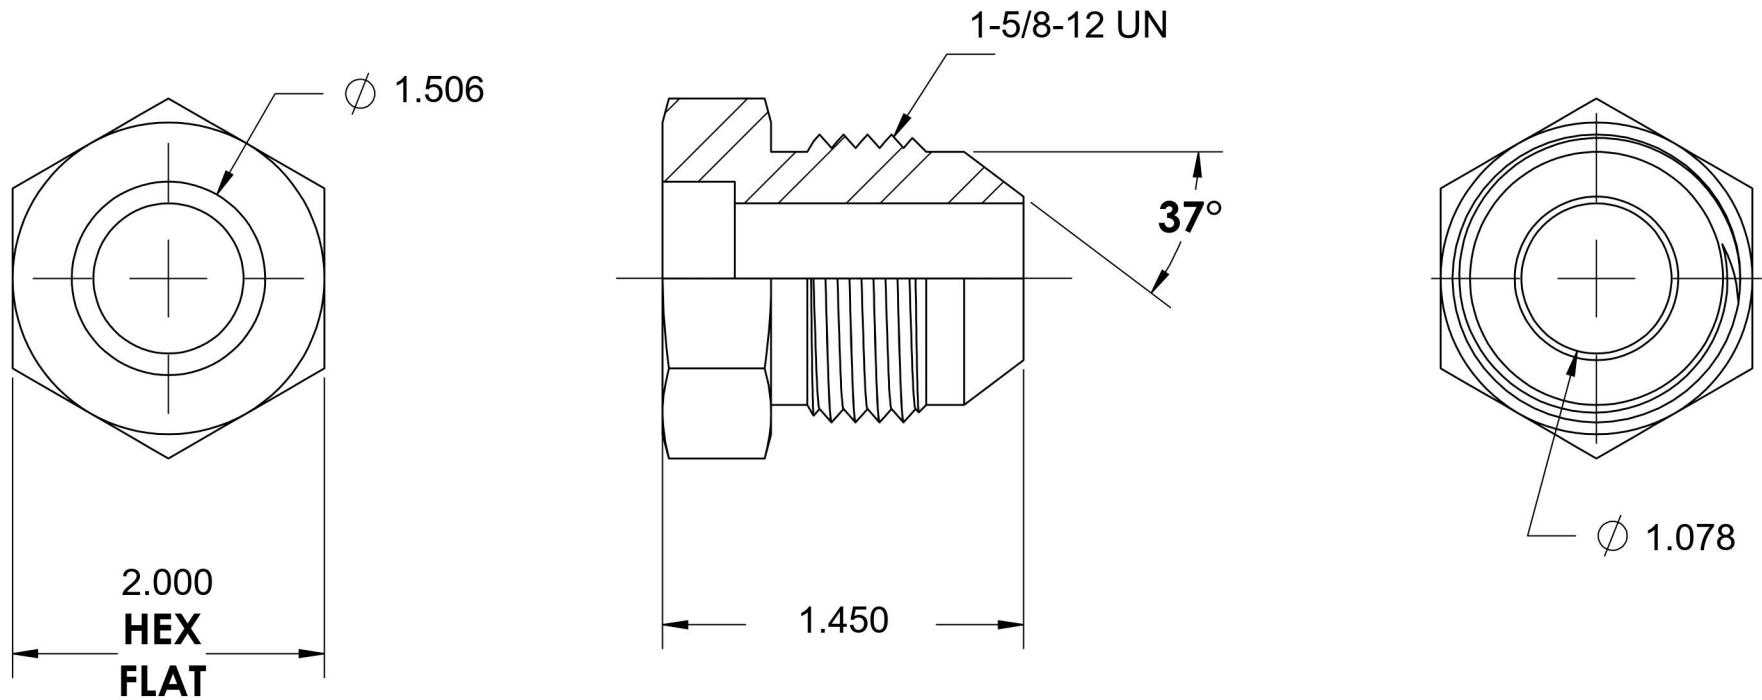

0403-24-20-SS

Stainless Steel, SAE J514 Tube Bore Male Flared Connector, 1-1/2" Bore x 1-1/4" Male JIC

6701 Cochran Road
Solon, Ohio 44139
Phone: (440) 248-1880
Toll Free: 1-888-331-1523

Temperature Rating -425°F to 1200°F	Material 316/316L Stainless Steel	Industry Standards SAE J514	Series 0403-SS
Pressure Rating 3000 psi	Finish Passivated		Series Description SAE J514 Tube Bore Male Flared Connector