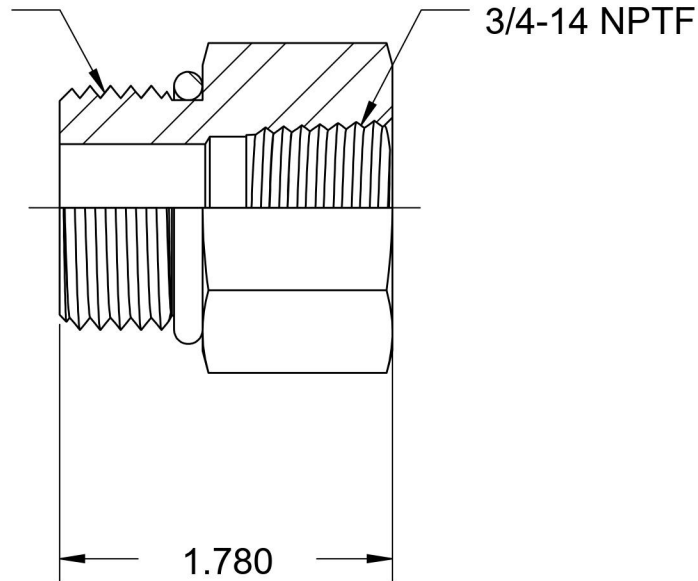

# 6405-08-12-O

Steel, SAE J1926 O-Ring Boss Female Adapter, 3/4-16 Male ORB x 3/4" Female NPTF

3/4-16 UNF

6701 Cochran Road  
Solon, Ohio 44139  
Phone: (440) 248-1880  
Toll Free: 1-888-331-1523

**Temperature Rating**

-40°F to 250°F

**Pressure Rating**

4000 psi

**Material**

C1045 / 12L14 Steel

**Finish**

Trivalent Zinc

**Industry Standards**