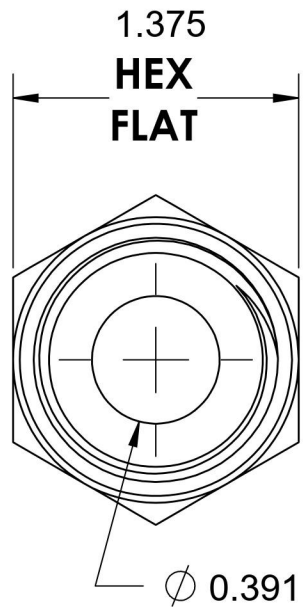

# 6405-08-12-O

Steel, SAE J1926 O-Ring Boss Female Adapter, 3/4-16 Male ORB x 3/4" Female NPTF

3/4-16 UNF

6701 Cochran Road  
Solon, Ohio 44139  
Phone: (440) 248-1880  
Toll Free: 1-888-331-1523

**Temperature Rating**

-40°F to 250°F

**Pressure Rating**

4000 psi

**Material**

C1045 / 12L14 Steel

**Finish**

Trivalent Zinc

**Industry Standards**