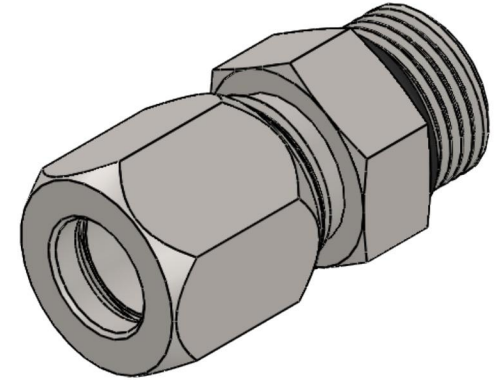

# C6400-02-02-O-SS

Stainless Steel, SAE J514 Flareless Tube Port Connector, 1/8" Flareless Bite Type x 5/16-24 Male ORB

6701 Cochran Road  
Solon, Ohio 44139  
Phone: (440) 248-1880  
Toll Free: 1-888-331-1523

<b>Temperature Rating</b>	<b>Material</b>	<b>Industry Standards</b>	<b>Series</b>
-40°F to 250°F	316/316L Stainless		C6400-O
<b>Pressure Rating</b>	<b>Finish</b>		<b>Series Description</b>
6000psi	Passivation		SAE J514 Flareless Tube Port Connector