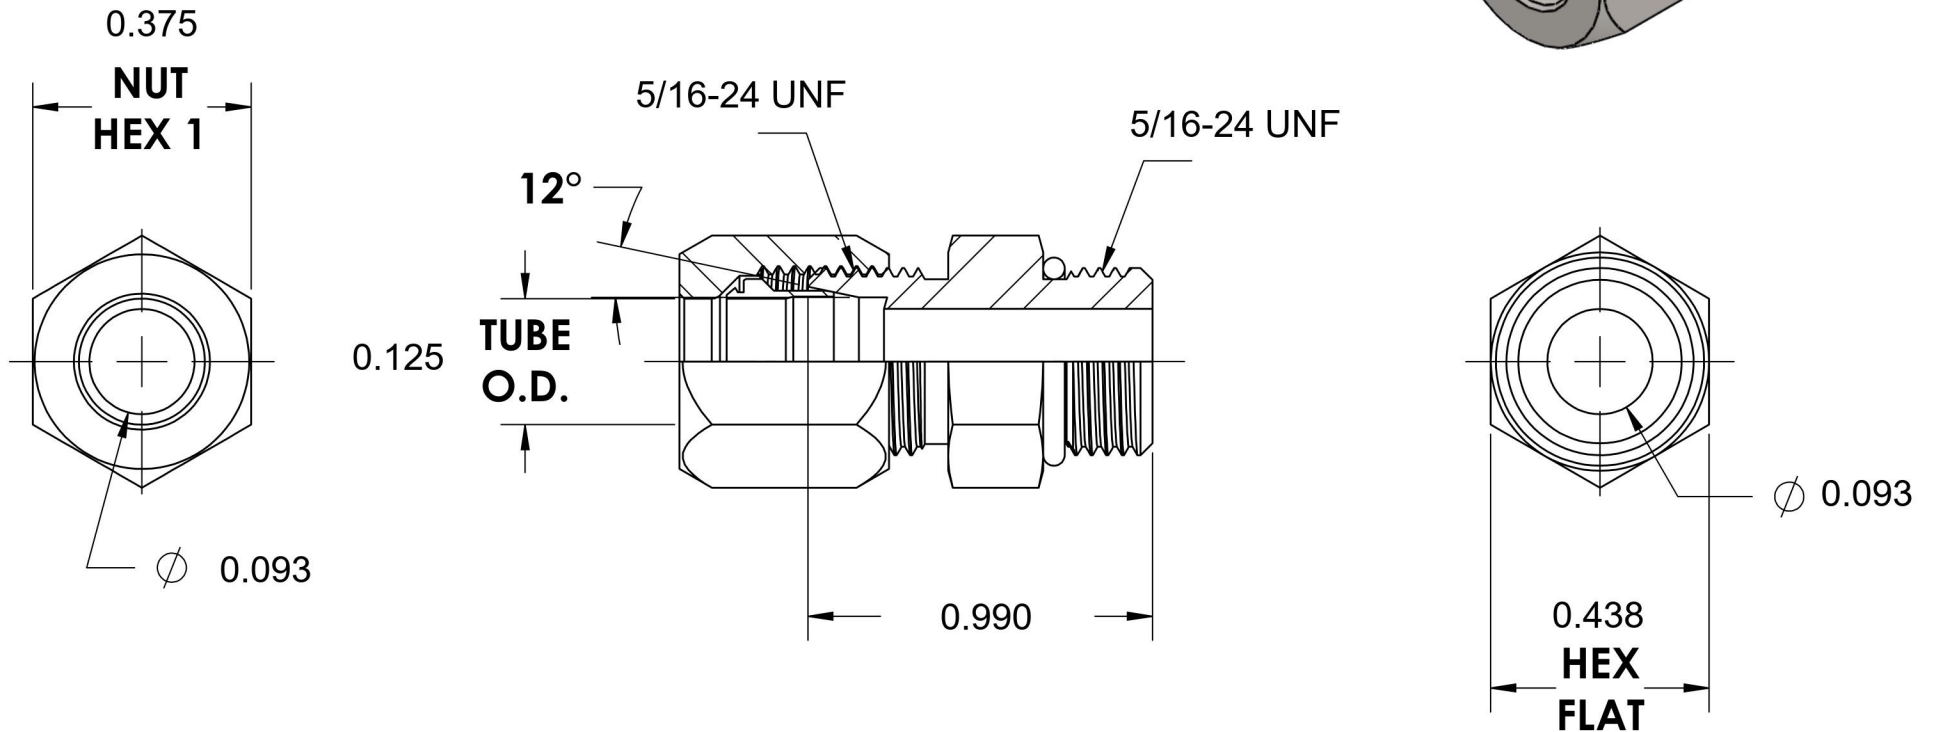

# C6400-02-02-O-SS

Stainless Steel, SAE J514 Flareless Tube Port Connector, 1/8" Flareless Bite Type x 5/16-24 Male ORB

6701 Cochran Road  
Solon, Ohio 44139  
Phone: (440) 248-1880  
Toll Free: 1-888-331-1523

<b>Temperature Rating</b>	<b>Material</b>	<b>Industry Standards</b>	<b>Series</b>
-40°F to 250°F	316/316L Stainless		C6400-O
<b>Pressure Rating</b>	<b>Finish</b>		<b>Series Description</b>
6000psi	Passivation		SAE J514 Flareless Tube Port Connector