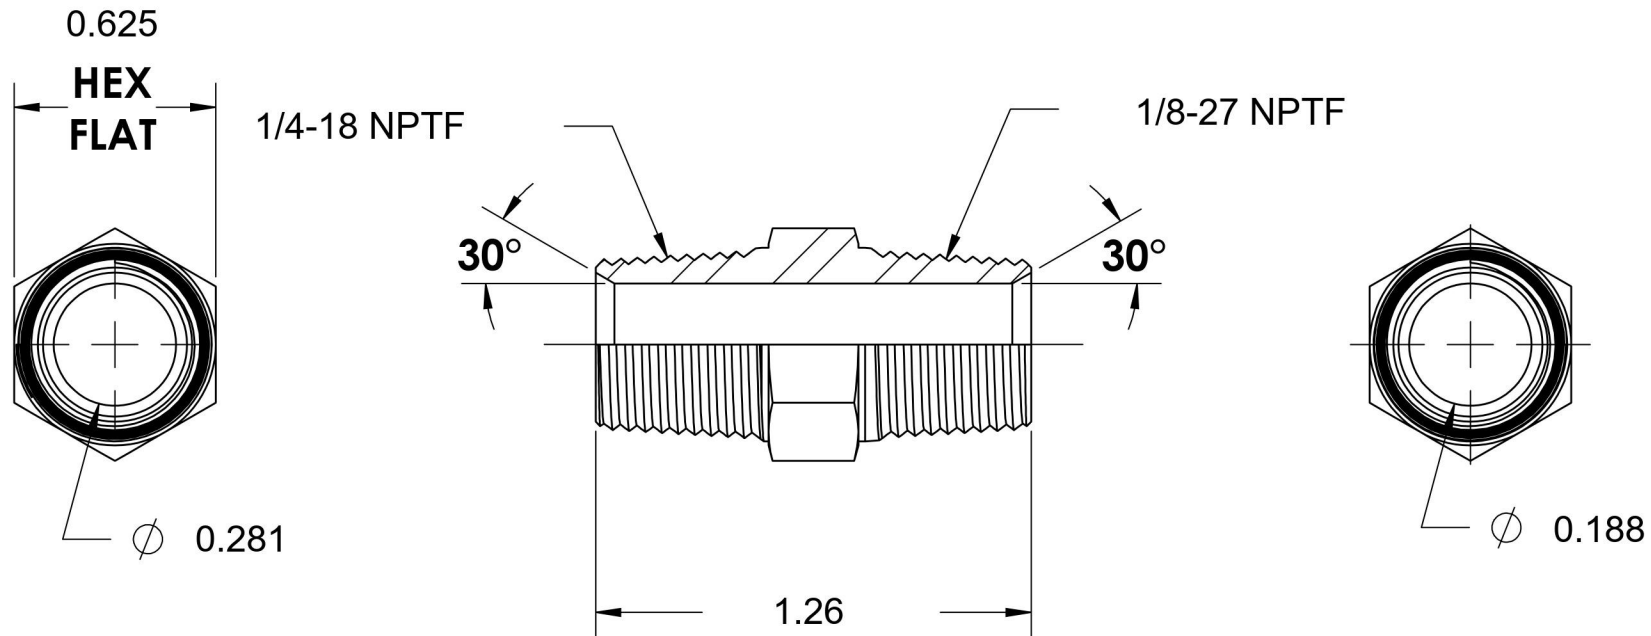

5404-04-02-SS

Stainless Steel, SAE J514 Pipe Nipple, 1/4" Male NPTF 30° x 1/8" Male NPTF 30°

6701 Cochran Road
Solon, Ohio 44139
Phone: (440) 248-1880
Toll Free: 1-888-331-1523

| | | | |
|---------------------------|--------------------------|---------------------------|---------------------------|
| Temperature Rating | Material | Industry Standards | Series |
| -425°F to 1200°F | 316/316L Stainless Steel | SAE J514 , SAE J476 | 5404-SS |
| Pressure Rating | Finish | | Series Description |
| 7200 psi | Passivated | | SAE J514 Pipe Nipple |