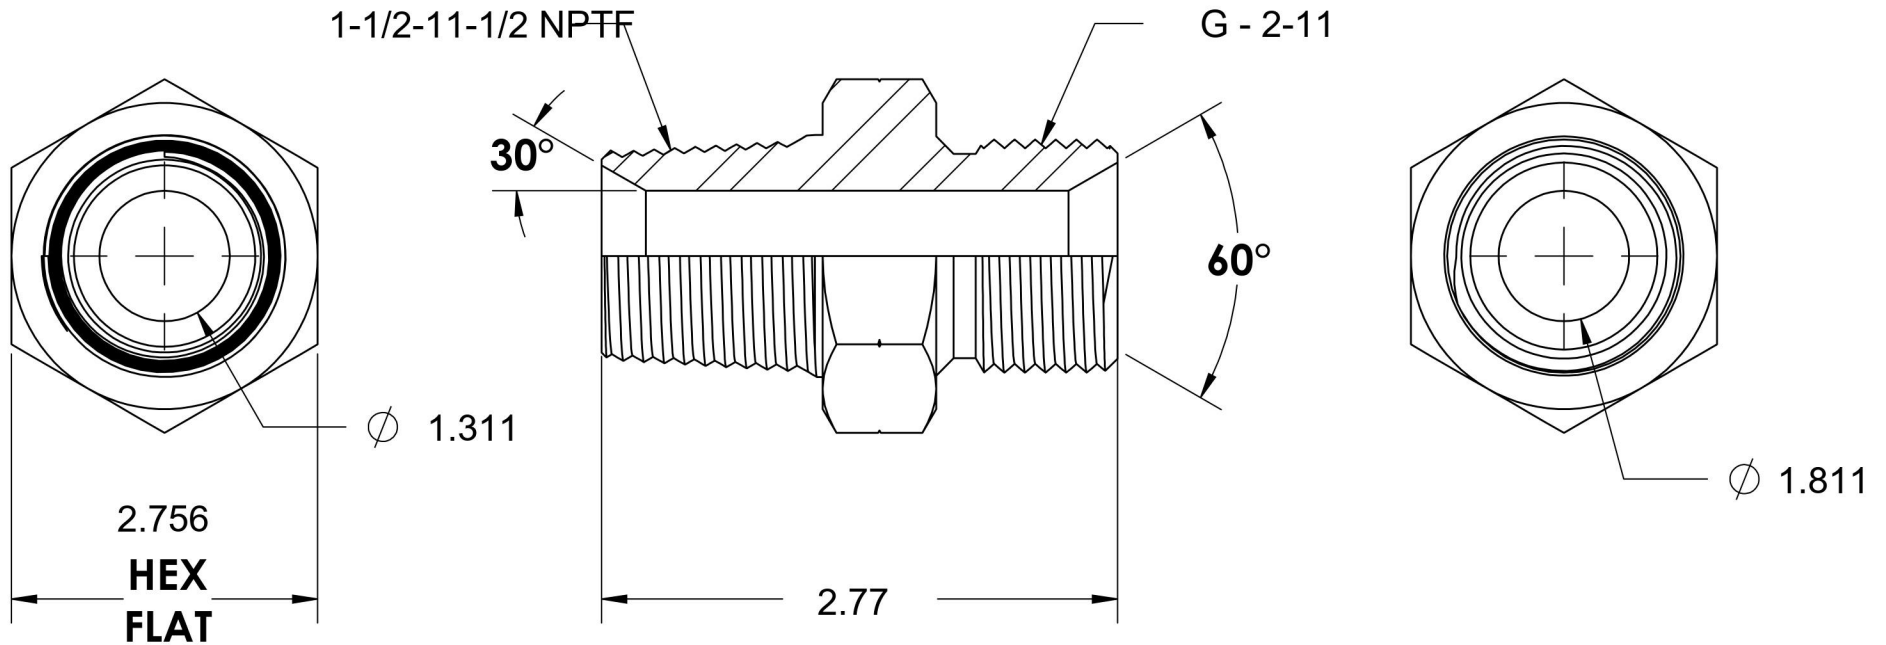

# 7032-24-32

Steel, SAE J476 Pipe Male BSPP Port/Line Adapter, 1-1/2" Male NPTF 30° x 2-11 Male BSPP 60° Line/Port

6701 Cochran Road  
Solon, Ohio 44139  
Phone: (440) 248-1880  
Toll Free: 1-888-331-1523

<b>Temperature Rating</b>	<b>Material</b>	<b>Industry Standards</b>	<b>Series</b>
-65°F to 500°F	C1045 / 12L14 Steel	SAE J476, ISO 1179	7032
<b>Pressure Rating</b>	<b>Finish</b>	ISO 8434-6, ASTM B633	<b>Series Description</b>
1000 psi	Trivalent Zinc		SAE J476 Pipe Male BSPP Port/Line Adapter