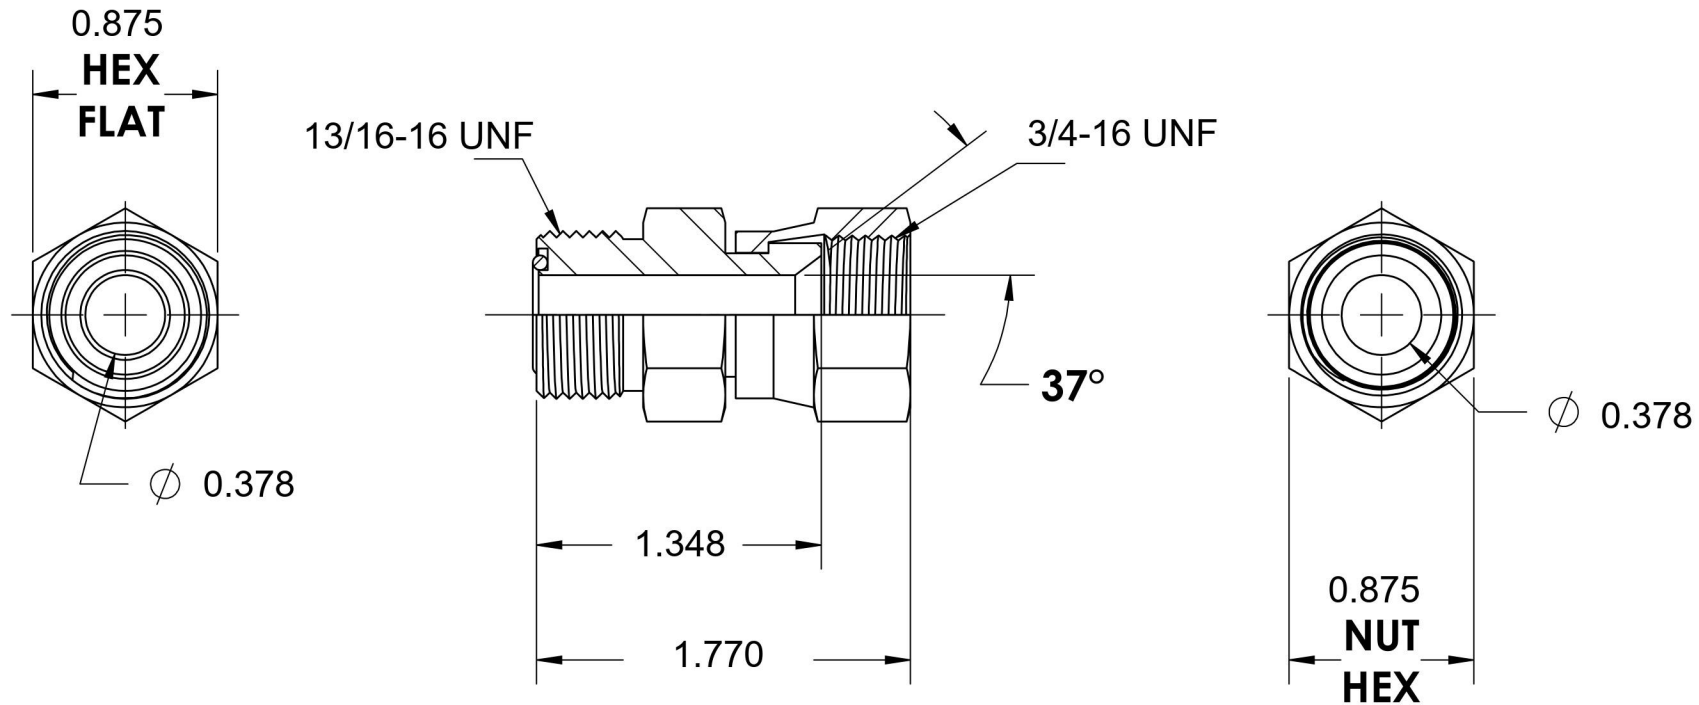

# FS6402-08-08

Steel, SAE J1453 O-Ring Face Seal Swivel Port Connector, 1/2" Male ORFS x 1/2" Female JIC Swivel

6701 Cochran Road  
Solon, Ohio 44139  
Phone: (440) 248-1880  
Toll Free: 1-888-331-1523

**Temperature Rating**

-40°F to 250°F

**Pressure Rating**

5000 psi

**Material**

C1045/12L14 Steel

**Finish**

Trivalent Zinc

**Industry Standards**