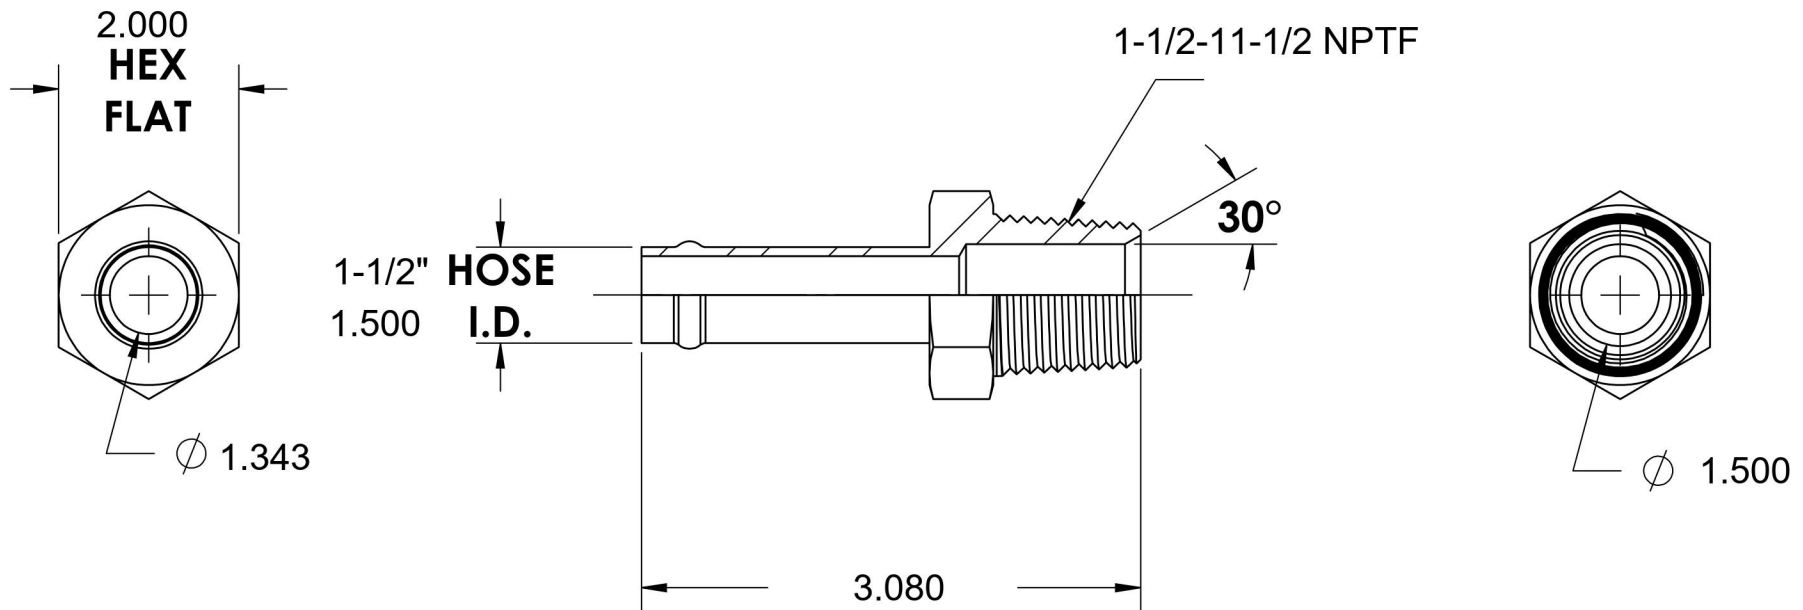

# 4404-24-24

Steel, SAE J1231 Hose Bead Male Connector, 1-1/2" Beaded Hose Barb x 1-1/2" Male NPTF 30°

6701 Cochran Road  
Solon, Ohio 44139  
Phone: (440) 248-1880  
Toll Free: 1-888-331-1523

|   |                                      |   |   |
|---|--------------------------------------|---|---|
| <b>Temperature Rating</b><br>-65°F to 500°F | <b>Material</b><br>C1045/12L14 Steel | <b>Industry Standards</b><br>SAE J1231, SAE J476<br>ASTM B633 | <b>Series</b><br>4404   |
| <b>Pressure Rating</b><br>150 psi           | <b>Finish</b><br>Trivalent Zinc      |   | <b>Series Description</b><br>SAE J1231 Hose Bead Male Connector |