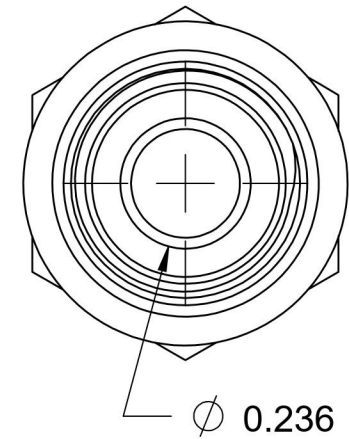

# 7002-08-04-BS-SS-VITON

Stainless Steel, SAE J514 37° Flare BSPP Type (D) Bonded FKM Seal Port/Line Adapter, 1/2" Male JIC x 1/4-19 Male BSPP 60° Line/Port

6701 Cochran Road  
Solon, Ohio 44139  
Phone: (440) 248-1880  
Toll Free: 1-888-331-1523