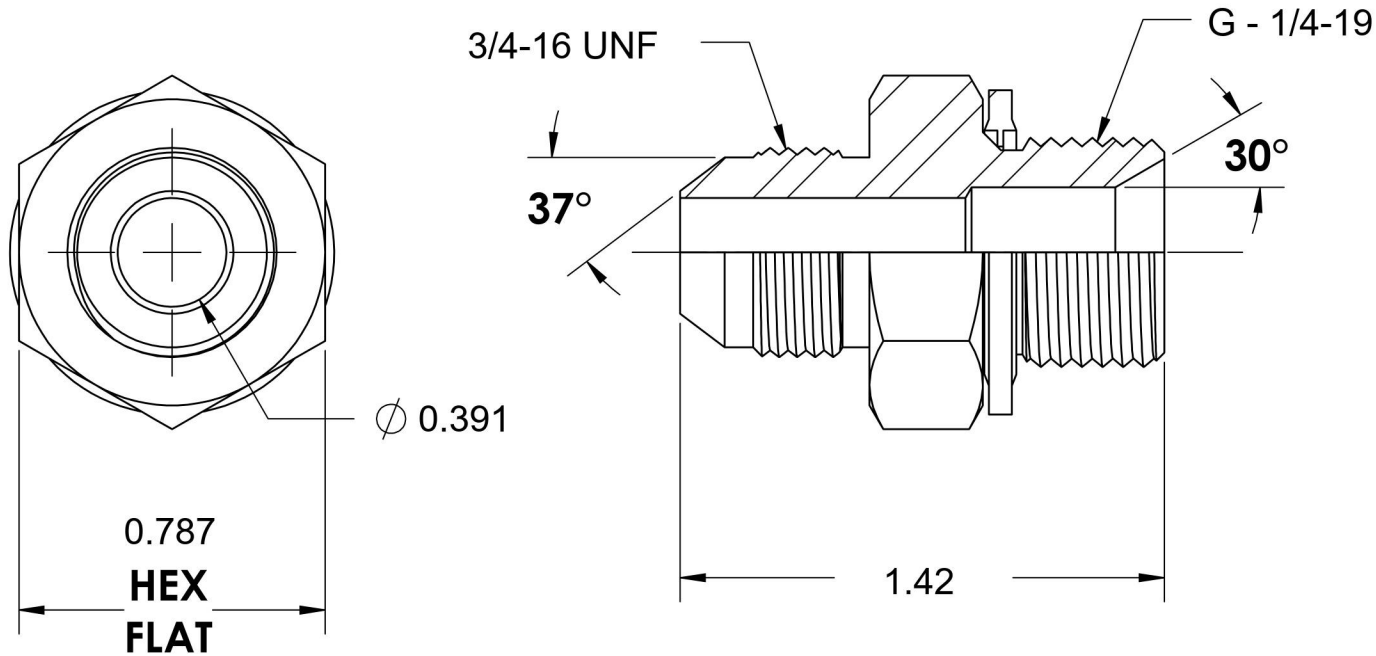

# 7002-08-04-BS-SS-VITON

Stainless Steel, SAE J514 37° Flare BSPP Type (D) Bonded FKM Seal Port/Line Adapter, 1/2" Male JIC x 1/4-19 Male BSPP 60° Line/Port

6701 Cochran Road  
Solon, Ohio 44139  
Phone: (440) 248-1880  
Toll Free: 1-888-331-1523

<b>Temperature Rating</b>	<b>Material</b>	<b>Industry Standards</b>	<b>Series</b>
5°F to 500°F	316/316L Stainless Steel	SAE J514, ISO 1179	7002-BS-SS
<b>Pressure Rating</b>	<b>Finish</b>		<b>Series Description</b>
5100 psi	Passivated		SAE J514 37° Flare BSPP Type (D) Bonded Seal Port/Line Adapter