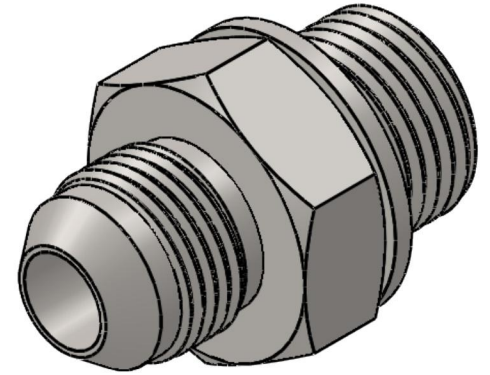

# 7002-08-04-BS-SS-VITON

Stainless Steel, SAE J514 37° Flare BSPP Type (D) Bonded FKM Seal Port/Line Adapter, 1/2" Male JIC x 1/4-19 Male BSPP 60° Line/Port

6701 Cochran Road  
Solon, Ohio 44139  
Phone: (440) 248-1880  
Toll Free: 1-888-331-1523

<b>Temperature Rating</b>	<b>Material</b>	<b>Industry Standards</b>	<b>Series</b>
5°F to 500°F	316/316L Stainless Steel	SAE J514, ISO 1179	7002-BS-SS
<b>Pressure Rating</b>	<b>Finish</b>		<b>Series Description</b>
5100 psi	Passivated		SAE J514 37° Flare BSPP Type (D) Bonded Seal Port/Line Adapter