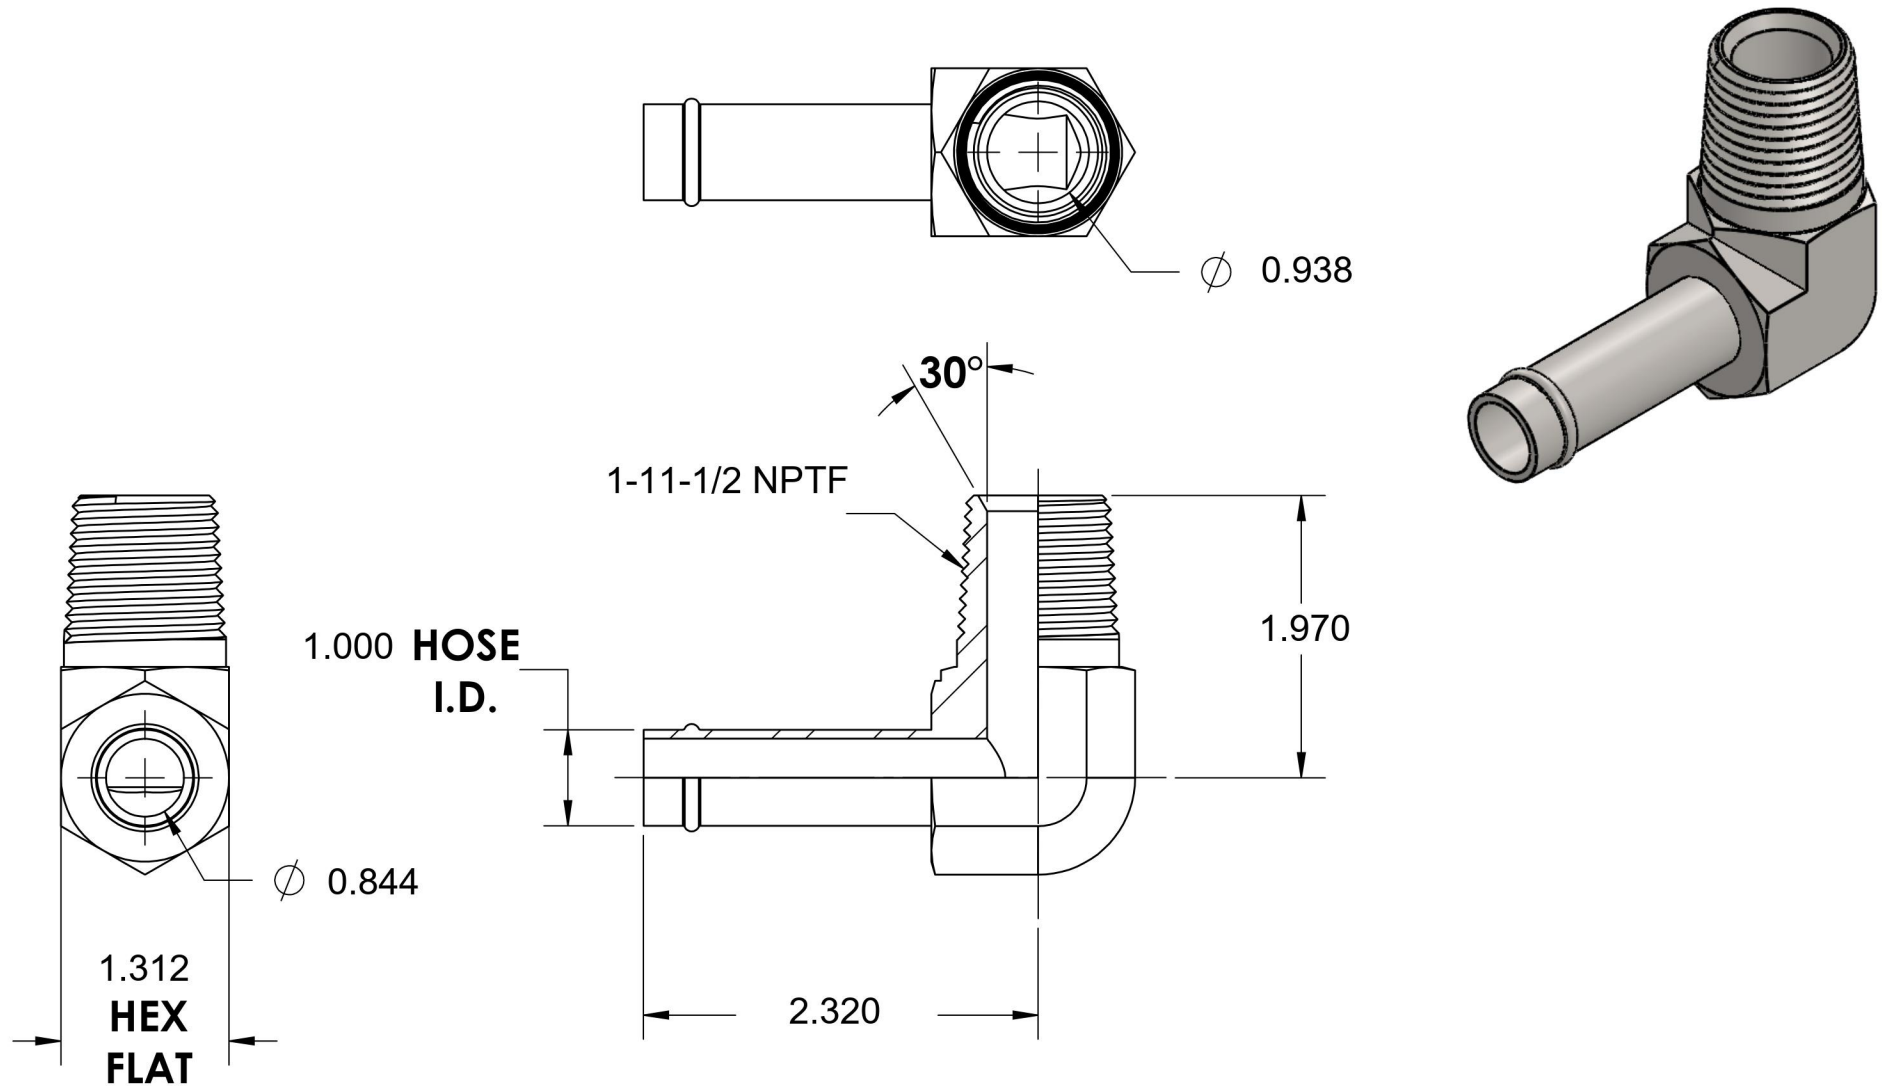

4501-16-16-SS

Stainless Steel, SAE J1231 Hose Bead 90° Male Elbow, 1" Beaded Hose Barb x 1" Male NPTF 30°

6701 Cochran Road
Solon, Ohio 44139
Phone: (440) 248-1880
Toll Free: 1-888-331-1523

| | | | |
|---------------------------|--------------------------|---------------------------|---------------------------------------|
| Temperature Rating | Material | Industry Standards | Series |
| -425°F to 1200°F | 316/316L Stainless Steel | SAE J1231, SAE J476 | 4501-SS |
| Pressure Rating | Finish | | Series Description |
| 150 psi | Passivated | | SAE J1231 Hose Bead 90° Male Elbow |