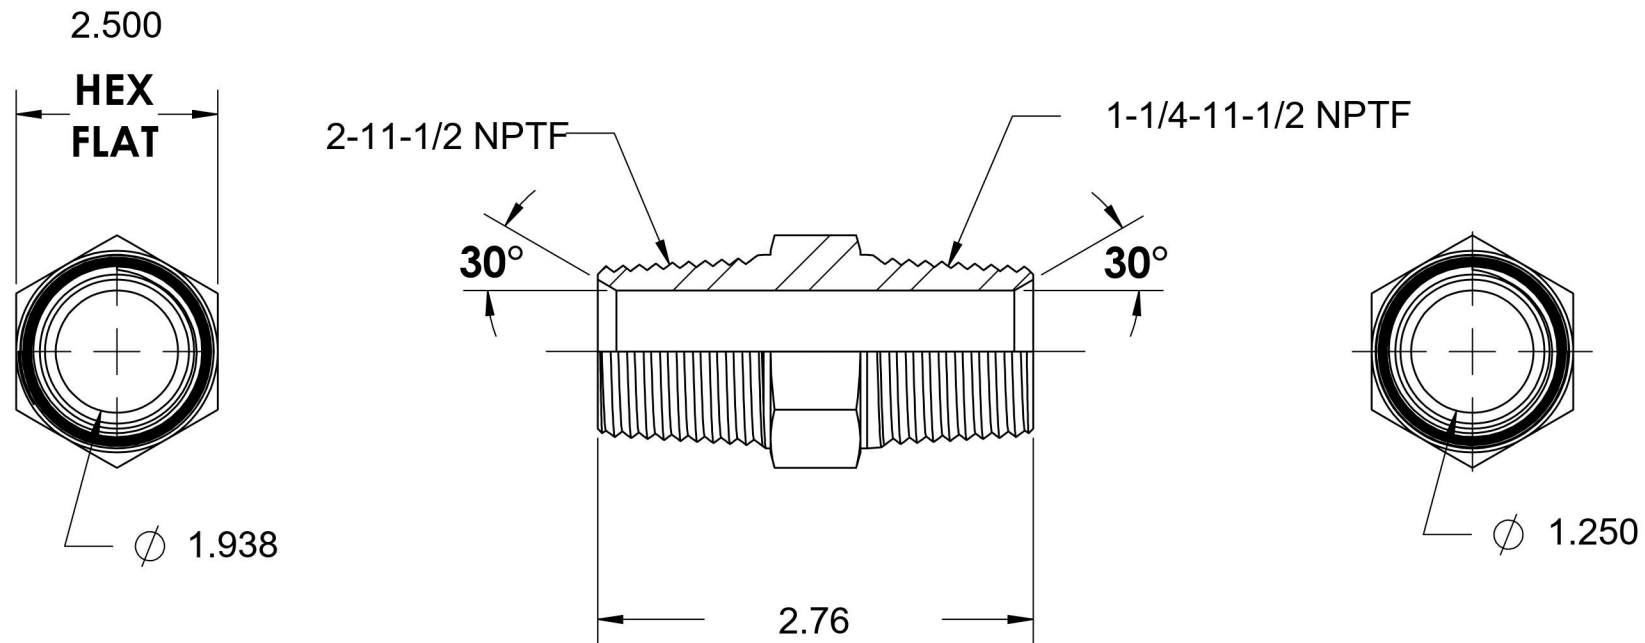

# 5404-32-20

Steel, SAE J514 Pipe Nipple, 2" Male NPTF 30° x 1-1/4" Male NPTF 30°

6701 Cochran Road  
Solon, Ohio 44139  
Phone: (440) 248-1880  
Toll Free: 1-888-331-1523