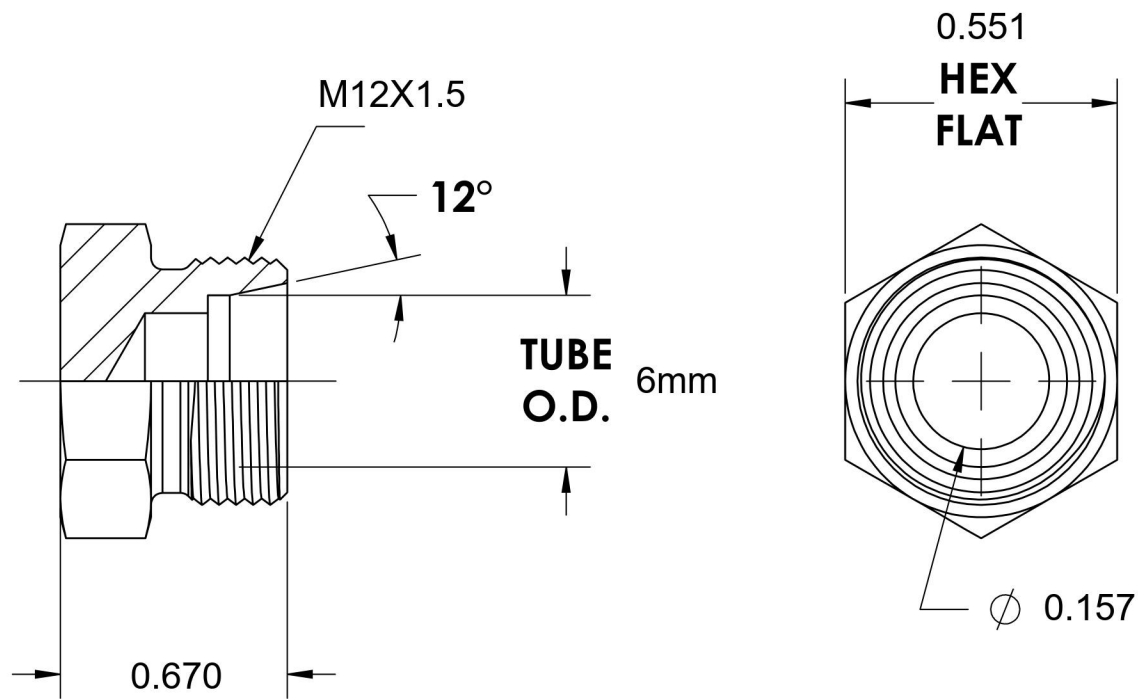

# D2408-L06-X

Steel, DIN 2353 Plug, Light 6mm Tube OD, Body Only

6701 Cochran Road  
Solon, Ohio 44139  
Phone: (440) 248-1880  
Toll Free: 1-888-331-1523

<b>Temperature Rating</b>	<b>Material</b>	<b>Industry Standards</b>	<b>Series</b>
-65°F to 500°F	C22 Steel	DIN 2353, ISO 8434-1	D2408-X
<b>Pressure Rating</b>	<b>Finish</b>		<b>Series Description</b>
7252 psi	Zinc Nickel		DIN 2353 Flareless Tube Plug, Body Only