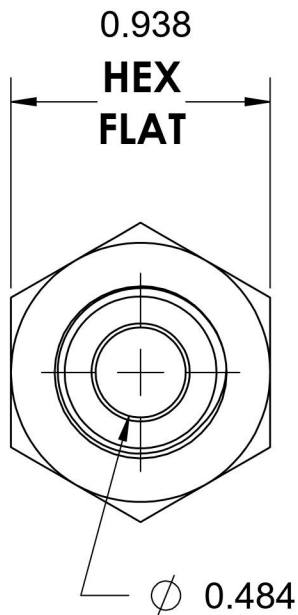

# 2405-10-04

Steel, SAE J514 Flared Tube Female Connector, 5/8" Male JIC x 1/4" Female NPTF

6701 Cochran Road  
Solon, Ohio 44139  
Phone: (440) 248-1880  
Toll Free: 1-888-331-1523

**Temperature Rating**