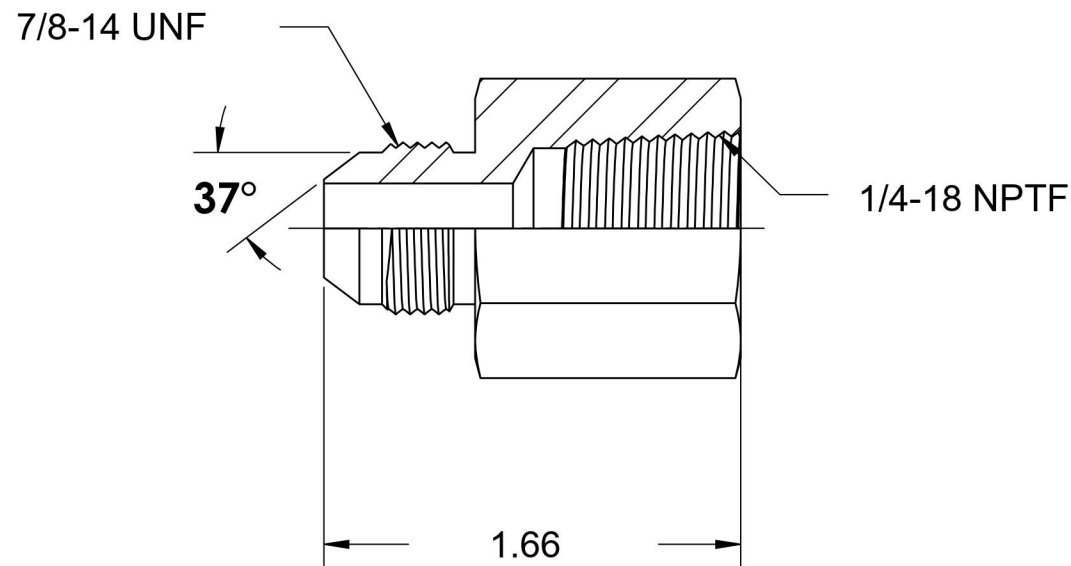

# 2405-10-04

Steel, SAE J514 Flared Tube Female Connector, 5/8" Male JIC x 1/4" Female NPTF

6701 Cochran Road  
Solon, Ohio 44139  
Phone: (440) 248-1880  
Toll Free: 1-888-331-1523

**Temperature Rating**

-65°F to 500°F

**Pressure Rating**

5000 psi

**Material**

C1045/12L14 Steel

**Finish**

Trivalent Zinc

**Industry Standards**

SAE J514 , SAE J476  
ASTM B633

**Series**

2405

**Series Description**

SAE J514 Flared Tube  
Female Connector