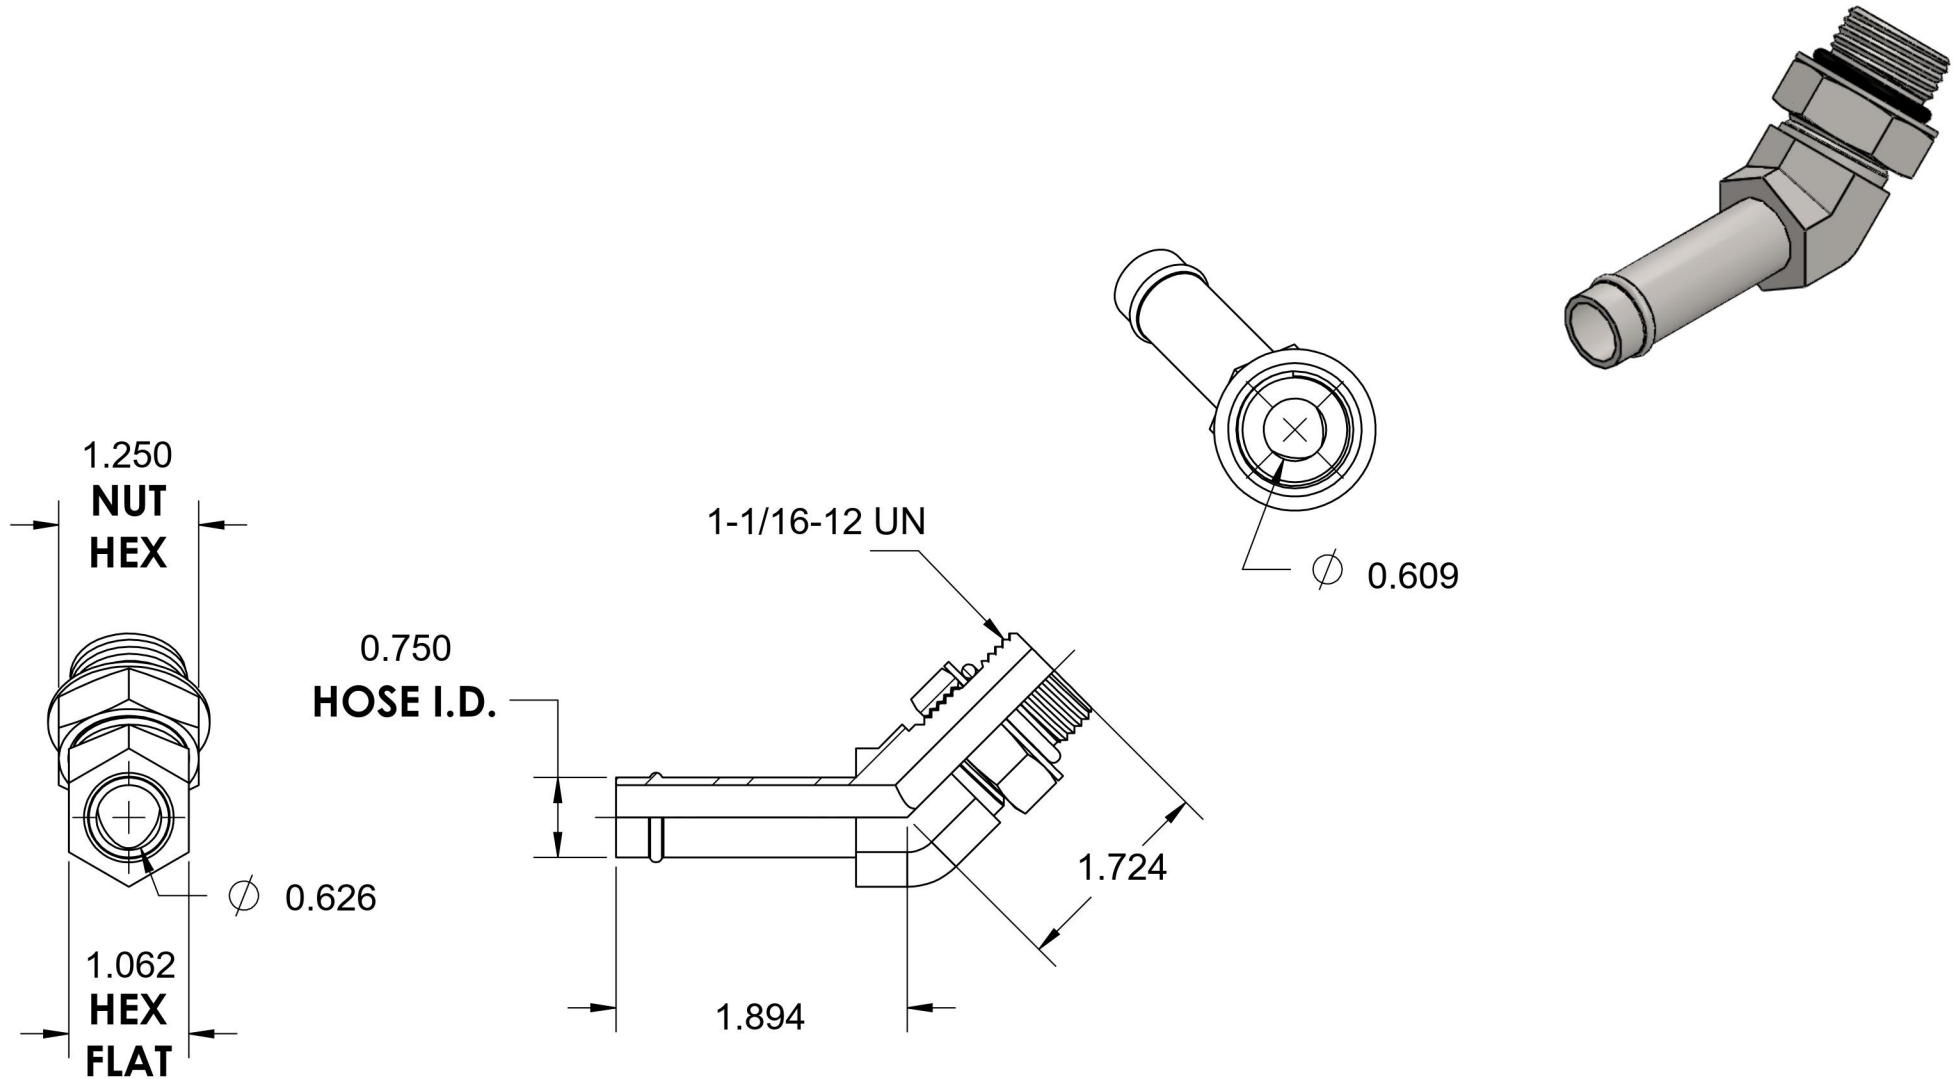

4603-12-12-NWO-FG

Steel, SAE J1231 Hose Bead 45° Adjustable Port Elbow, 3/4" Beaded Hose Barb x 1-1/16-12 Male Adjustable ORB

6701 Cochran Road
Solon, Ohio 44139
Phone: (440) 248-1880
Toll Free: 1-888-331-1523

Temperature Rating	Material	Industry Standards	Series
-40°F to 250°F	C1045 Steel	SAE J1231-2, SAE J1926-3 SAE J515, ASTM B633	4603-NWO-FG
Pressure Rating	Finish		Series Description
150psi	Trivalent Zinc		SAE J1231 Hose Bead 45° Adjustable Port Elbow