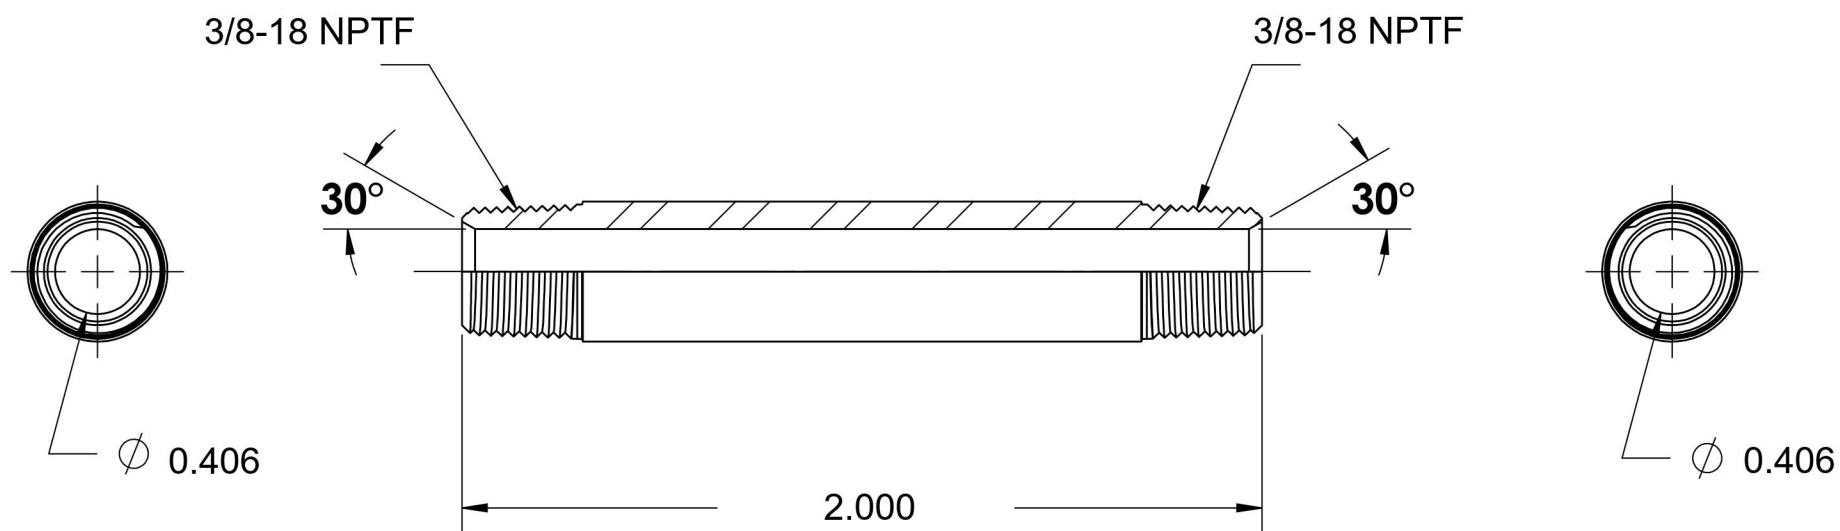

# 5404-N-06X2.000-SS

Stainless Steel, SAE J514 Pipe Long Nipple, 3/8" Male NPTF 30° x 3/8" Male NPTF 30°

6701 Cochran Road  
Solon, Ohio 44139  
Phone: (440) 248-1880  
Toll Free: 1-888-331-1523

<b>Temperature Rating</b>	<b>Material</b>	<b>Industry Standards</b>	<b>Series</b>
-425°F to 1200°F	316/316L Stainless Steel	SAE J514, SAE J476	5404-N-SS
<b>Pressure Rating</b>	<b>Finish</b>		<b>Series Description</b>
7200 psi	Passivated		SAE J514 Pipe Long Nipple