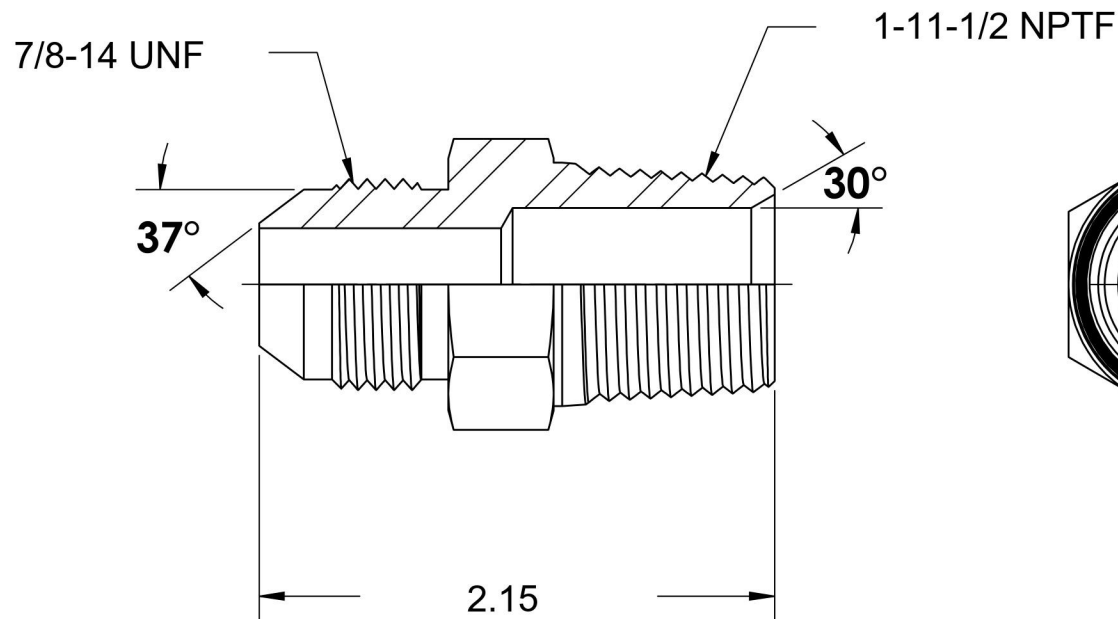

# 2404-10-16

Steel, SAE J514 37° Flare Male Connector, 5/8" Male JIC x 1" Male NPTF 30°

6701 Cochran Road  
Solon, Ohio 44139  
Phone: (440) 248-1880  
Toll Free: 1-888-331-1523

<b>Temperature Rating</b>	<b>Material</b>	<b>Industry Standards</b>	<b>Series</b>
-65°F to 500°F	C1045/12L14 Steel	SAE J514 , SAE J476 ASTM B633	2404
<b>Pressure Rating</b>	<b>Finish</b>		<b>Series Description</b>
5000 psi	Trivalent Zinc		SAE J514 37° Flare Male Connector