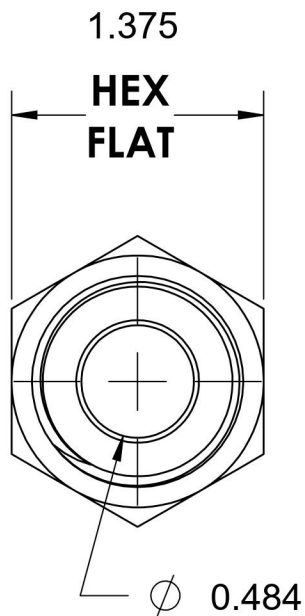

# 2404-10-16

Steel, SAE J514 37° Flare Male Connector, 5/8" Male JIC x 1" Male NPTF 30°

6701 Cochran Road  
Solon, Ohio 44139  
Phone: (440) 248-1880  
Toll Free: 1-888-331-1523

<b>Temperature Rating</b>	<b>Material</b>	<b>Industry Standards</b>	<b>Series</b>
-65°F to 500°F	C1045/12L14 Steel	SAE J514 , SAE J476 ASTM B633	2404
<b>Pressure Rating</b>	<b>Finish</b>		<b>Series Description</b>
5000 psi	Trivalent Zinc		SAE J514 37° Flare Male Connector