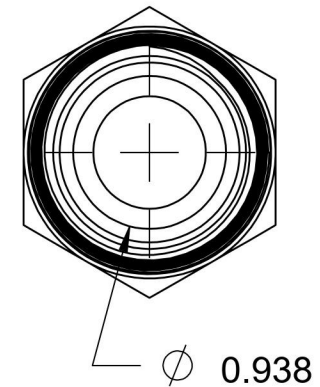

# 2404-10-16

Steel, SAE J514 37° Flare Male Connector, 5/8" Male JIC x 1" Male NPTF 30°

6701 Cochran Road  
Solon, Ohio 44139  
Phone: (440) 248-1880  
Toll Free: 1-888-331-1523

<b>Temperature Rating</b>	<b>Material</b>	<b>Industry Standards</b>	<b>Series</b>
-65°F to 500°F	C1045/12L14 Steel	SAE J514 , SAE J476 ASTM B633	2404
<b>Pressure Rating</b>	<b>Finish</b>		<b>Series Description</b>
5000 psi	Trivalent Zinc		SAE J514 37° Flare Male Connector