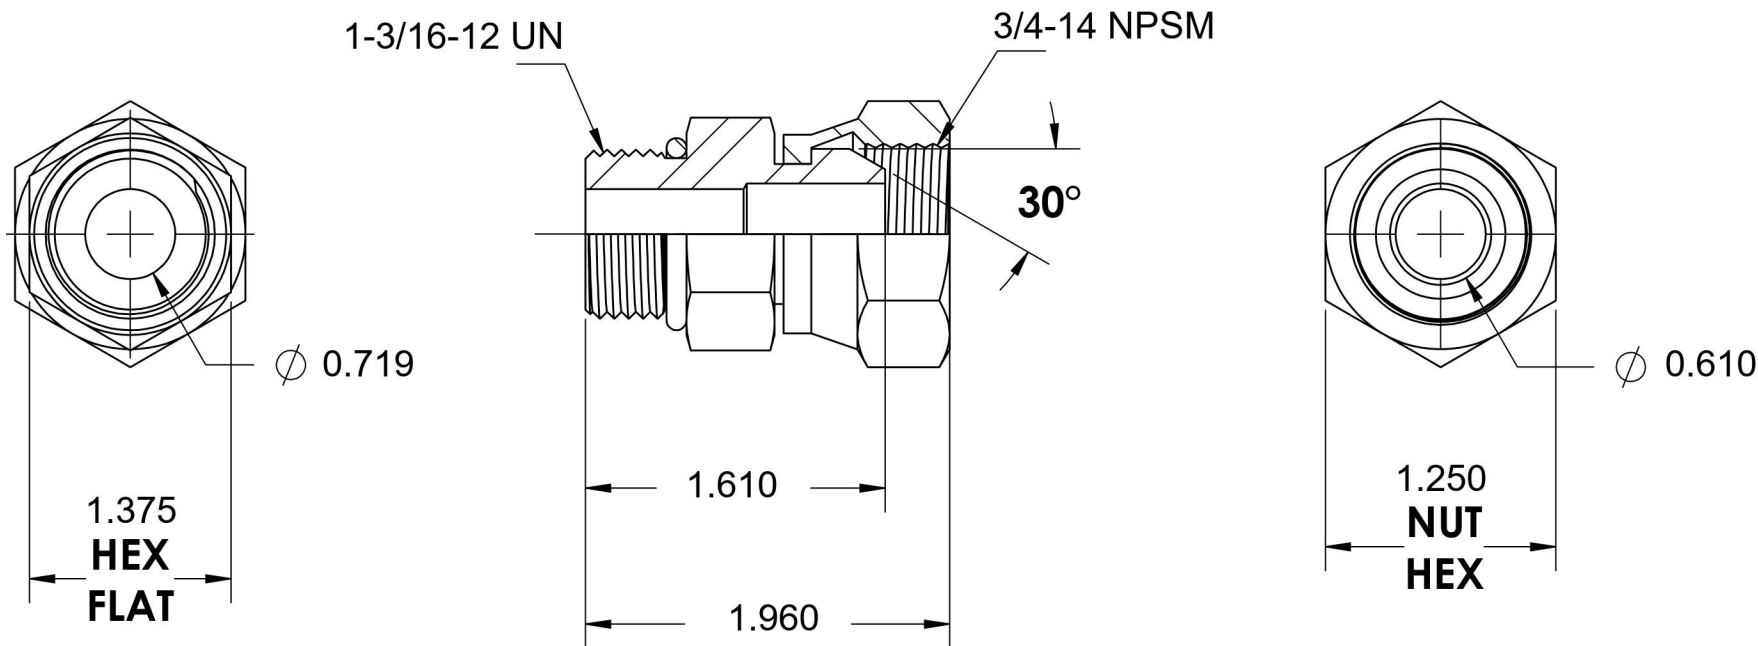

# 6900-14-12-O

Steel, SAE J514 NPSM Swivel Port Connector, 1-3/16-12 Male ORB x 3/4" Female NPSM Swivel

6701 Cochran Road  
Solon, Ohio 44139  
Phone: (440) 248-1880  
Toll Free: 1-888-331-1523