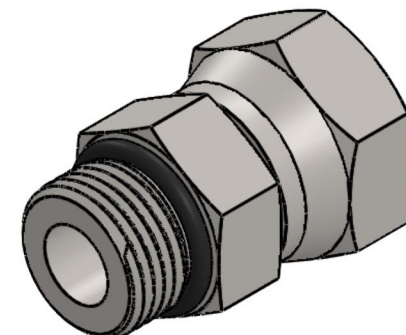

# 6900-14-12-O

Steel, SAE J514 NPSM Swivel Port Connector, 1-3/16-12 Male ORB x 3/4" Female NPSM Swivel

6701 Cochran Road  
Solon, Ohio 44139  
Phone: (440) 248-1880  
Toll Free: 1-888-331-1523

#### Material

C1045/12L14 Steel