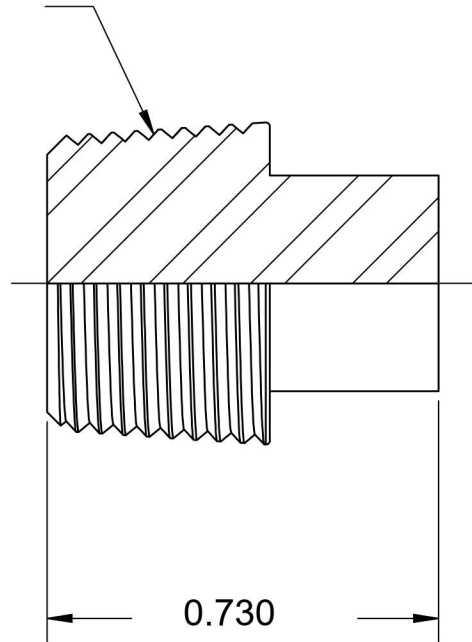

# 5406-SHP-04-SS

Stainless Steel, SAE J531 Pipe Square Head Plug, 1/4" Male NPTF

1/4-18 NPTF

0.375  
**HEX**

6701 Cochran Road  
Solon, Ohio 44139  
Phone: (440) 248-1880  
Toll Free: 1-888-331-1523

<b>Temperature Rating</b> -425°F to 1200°F	<b>Material</b> 316/316L Stainless	<b>Industry Standards</b> SAE J531, SAE J476	<b>Series</b> 5406-SHP
<b>Pressure Rating</b> 6000psi	<b>Finish</b> Passivation		<b>Series Description</b> SAE J531 Pipe Square Head Plug