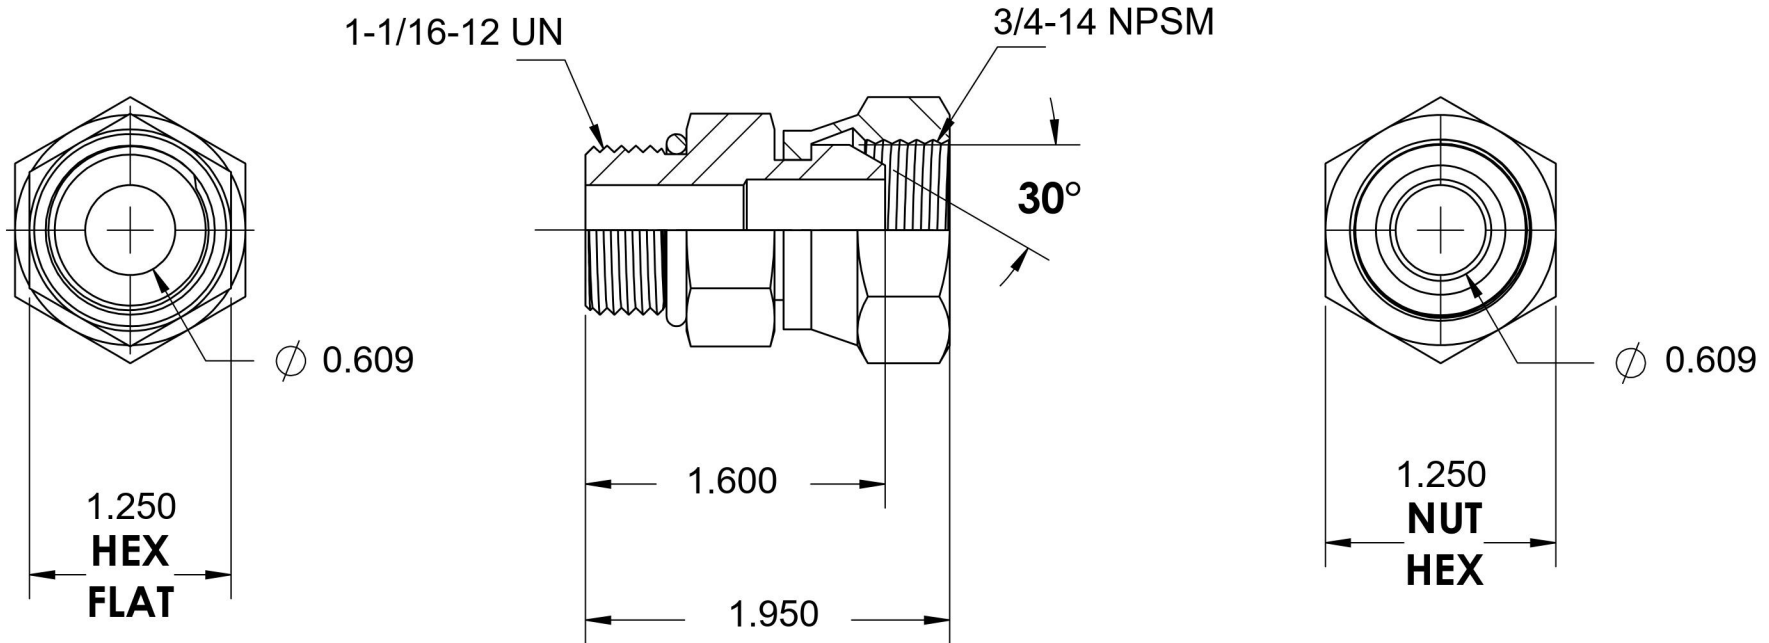

# 6900-12-12-O

Steel, SAE J514 NPSM Swivel Port Connector, 1-1/16-12 Male ORB x 3/4" Female NPSM Swivel

6701 Cochran Road  
Solon, Ohio 44139  
Phone: (440) 248-1880  
Toll Free: 1-888-331-1523

**Temperature Rating**

-40°F to 250°F

**Pressure Rating**

4000 psi

**Material**

C1045/12L14 Steel

**Finish**

Trivalent Zinc

**Industry Standards**