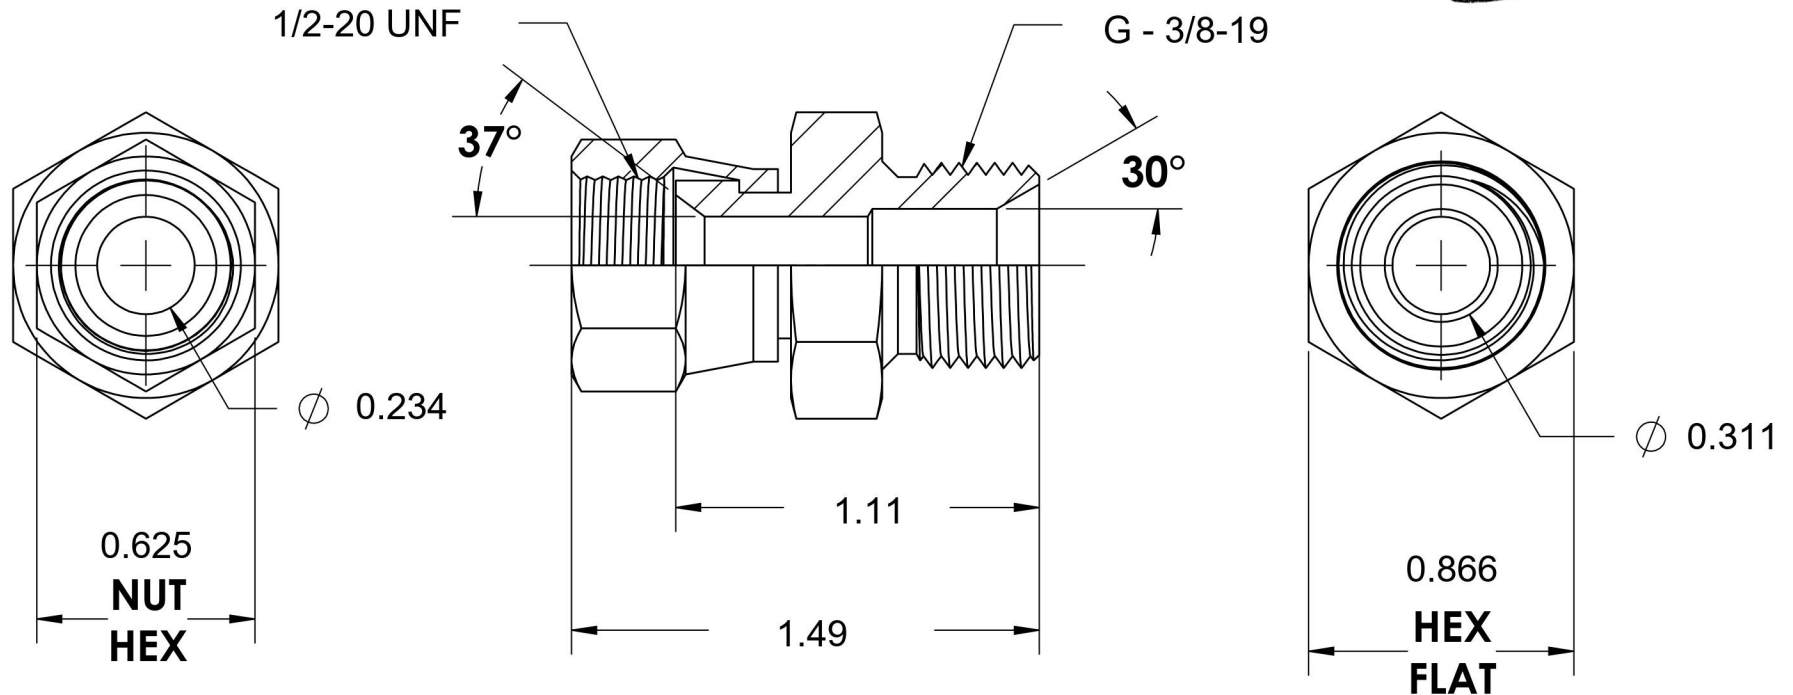

7022-05-06

Steel, SAE J514 37° Flare Swivel Male BSP Port/Line Connector, 5/16" Female JIC Swivel x 3/8-19 Male BSP 60° Line/Port

6701 Cochran Road
Solon, Ohio 44139
Phone: (440) 248-1880
Toll Free: 1-888-331-1523

Temperature Rating

-65°F to 500°F

Pressure Rating

5100 psi

Material

C1045 / 12L14 Steel

Finish

Trivalent Zinc

Industry Standards

SAE J514, ISO 1179

ISO 8434-6, ASTM B633

Series

7022

Series Description

SAE J514 37° Flare Swivel Male
BSP Port/Line Connector