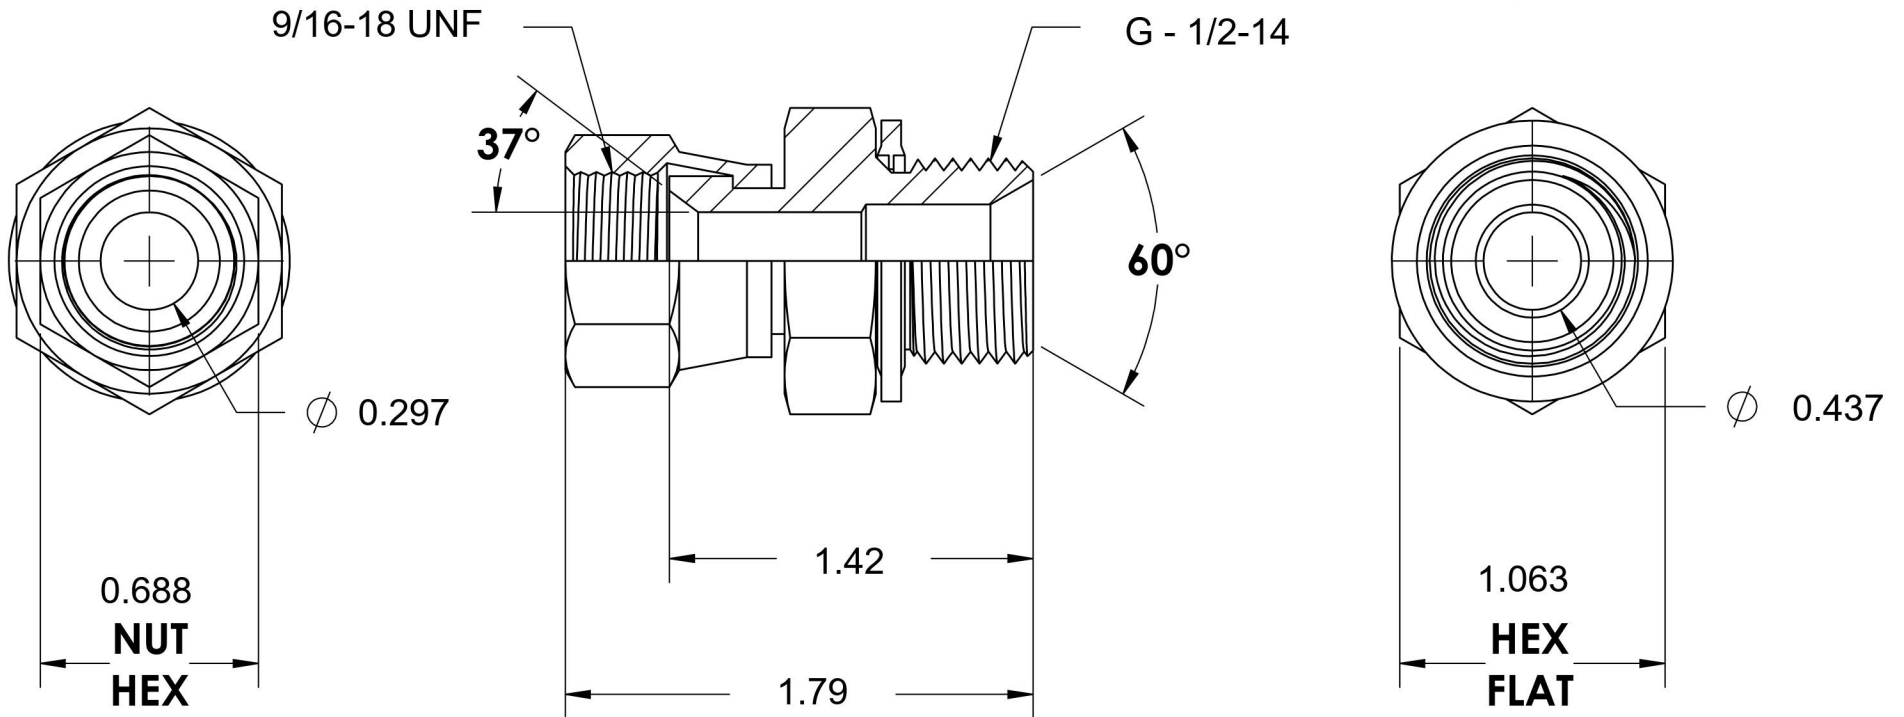

7022-06-08-BS

Steel, SAE J514 37° Flare Swivel BSPP Type (D) Bonded Seal Port/Line Connector, 3/8" Female JIC Swivel x 1/2-14 Male BSPP 60° Line/Port

6701 Cochran Road
Solon, Ohio 44139
Phone: (440) 248-1880
Toll Free: 1-888-331-1523

Temperature Rating -40°F to 250°F	Material C1045 / 12L14 Steel	Industry Standards SAE J514, ISO 1179	Series 7022-BS
Pressure Rating 2900 psi	Finish Trivalent Zinc	ISO 8434-6, ASTM B633	Series Description SAE J514 37° Flare Swivel BSPP Type (D) Bonded Seal Port/Line Connector