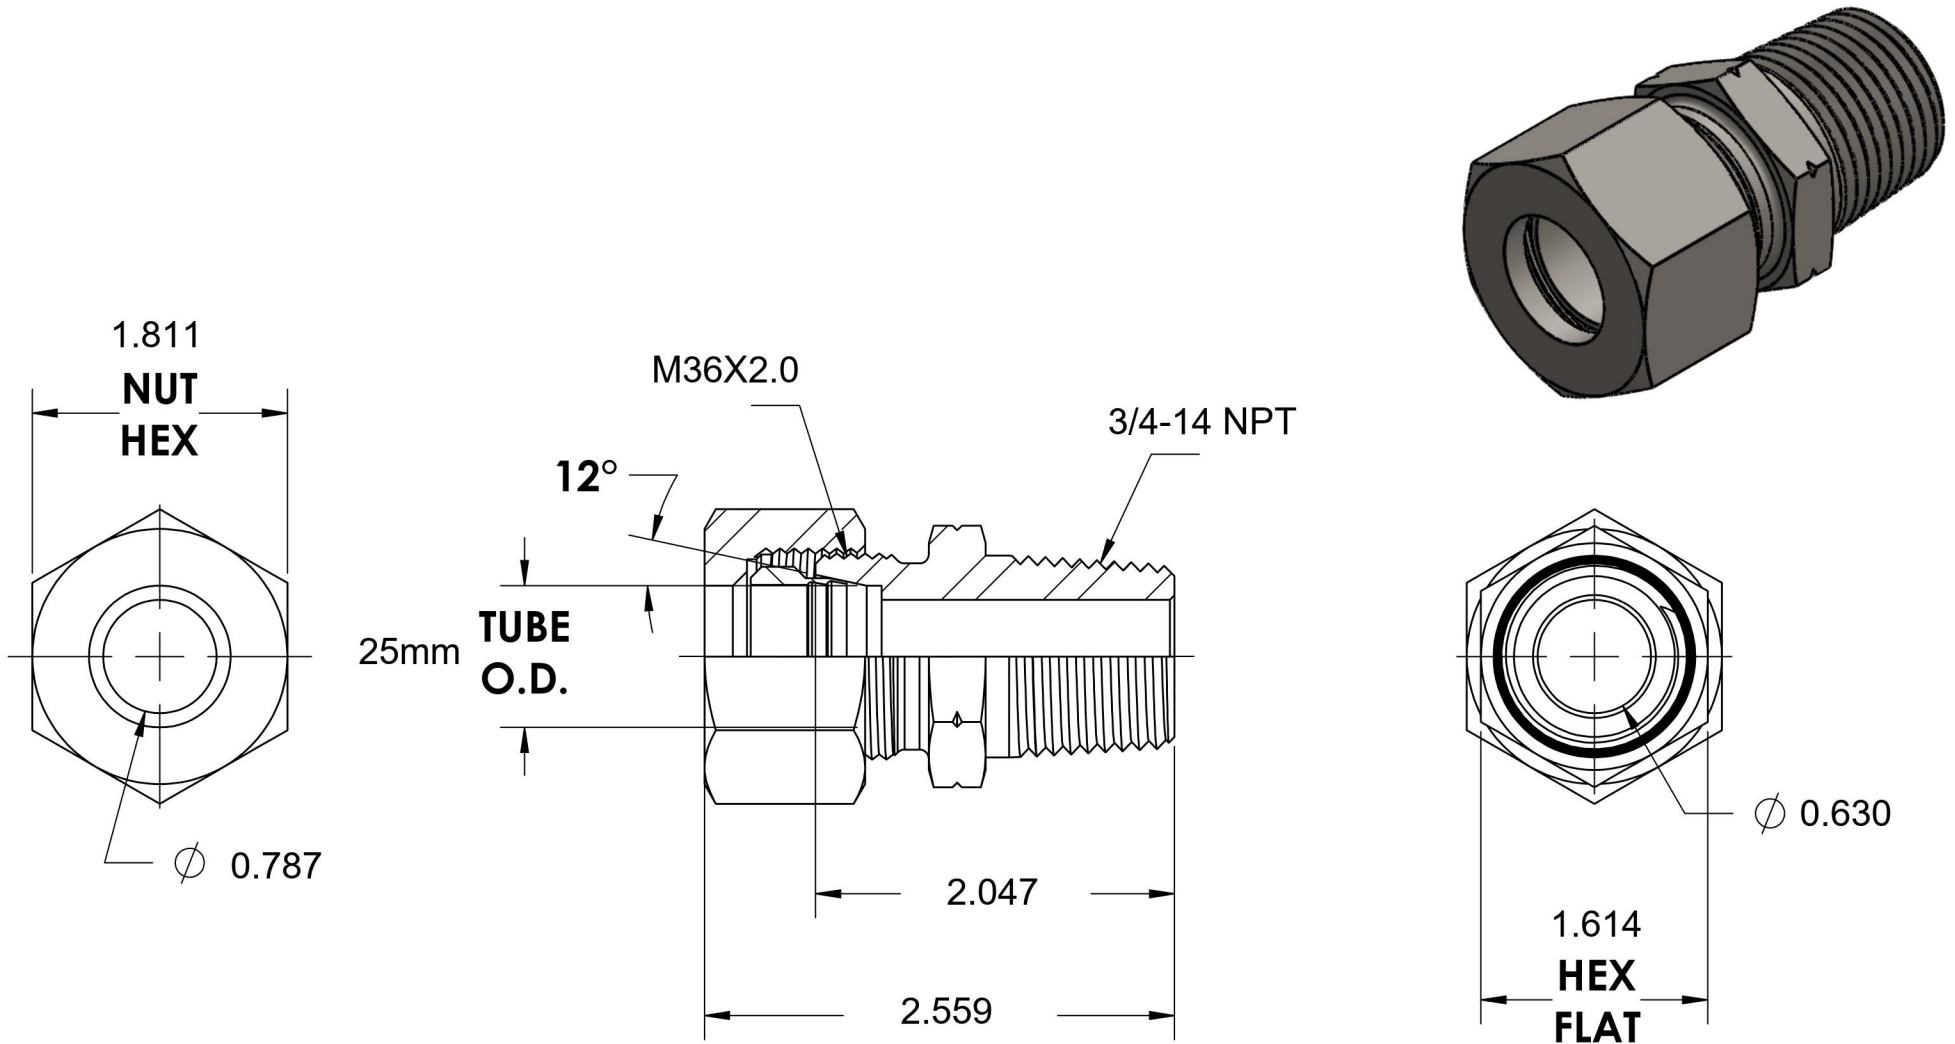

# D2404-S25-12

Steel, DIN 2353 Male Connector, Heavy 25mm Tube OD x 3/4" NPT

6701 Cochran Road  
Solon, Ohio 44139  
Phone: (440) 248-1880  
Toll Free: 1-888-331-1523