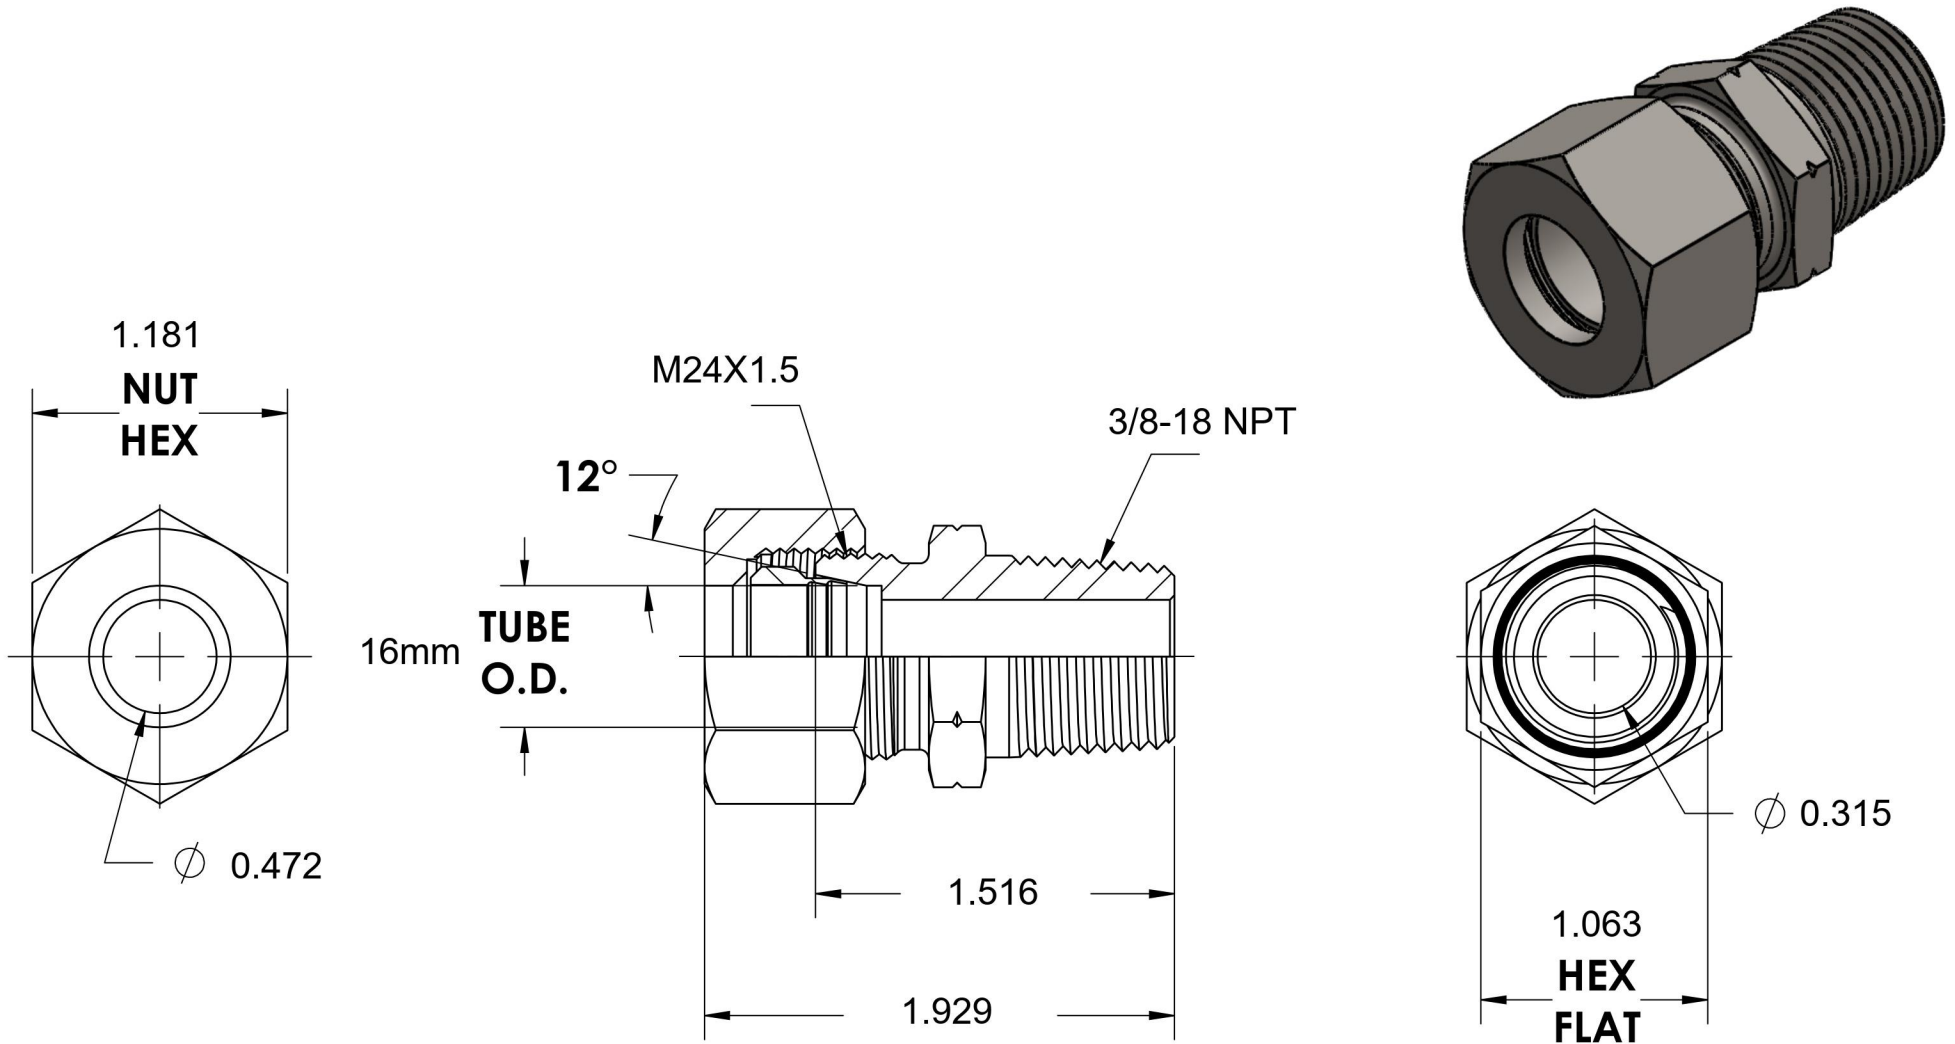

# D2404-S16-06

Steel, DIN 2353 Male Connector, Heavy 16mm Tube OD x 3/8" NPT

6701 Cochran Road  
Solon, Ohio 44139  
Phone: (440) 248-1880  
Toll Free: 1-888-331-1523

**Temperature Rating**

-65°F to 500°F

**Material**

C22 Steel

**Industry Standards**

DIN 2353, ISO 8434-1  
ANSI/ASME B1.20.1

**Series**

D2404

**Pressure Rating**

9137psi

**Finish**

Zinc Nickel

**Series Description**

DIN 2353 Flareless Tube  
Male Connector