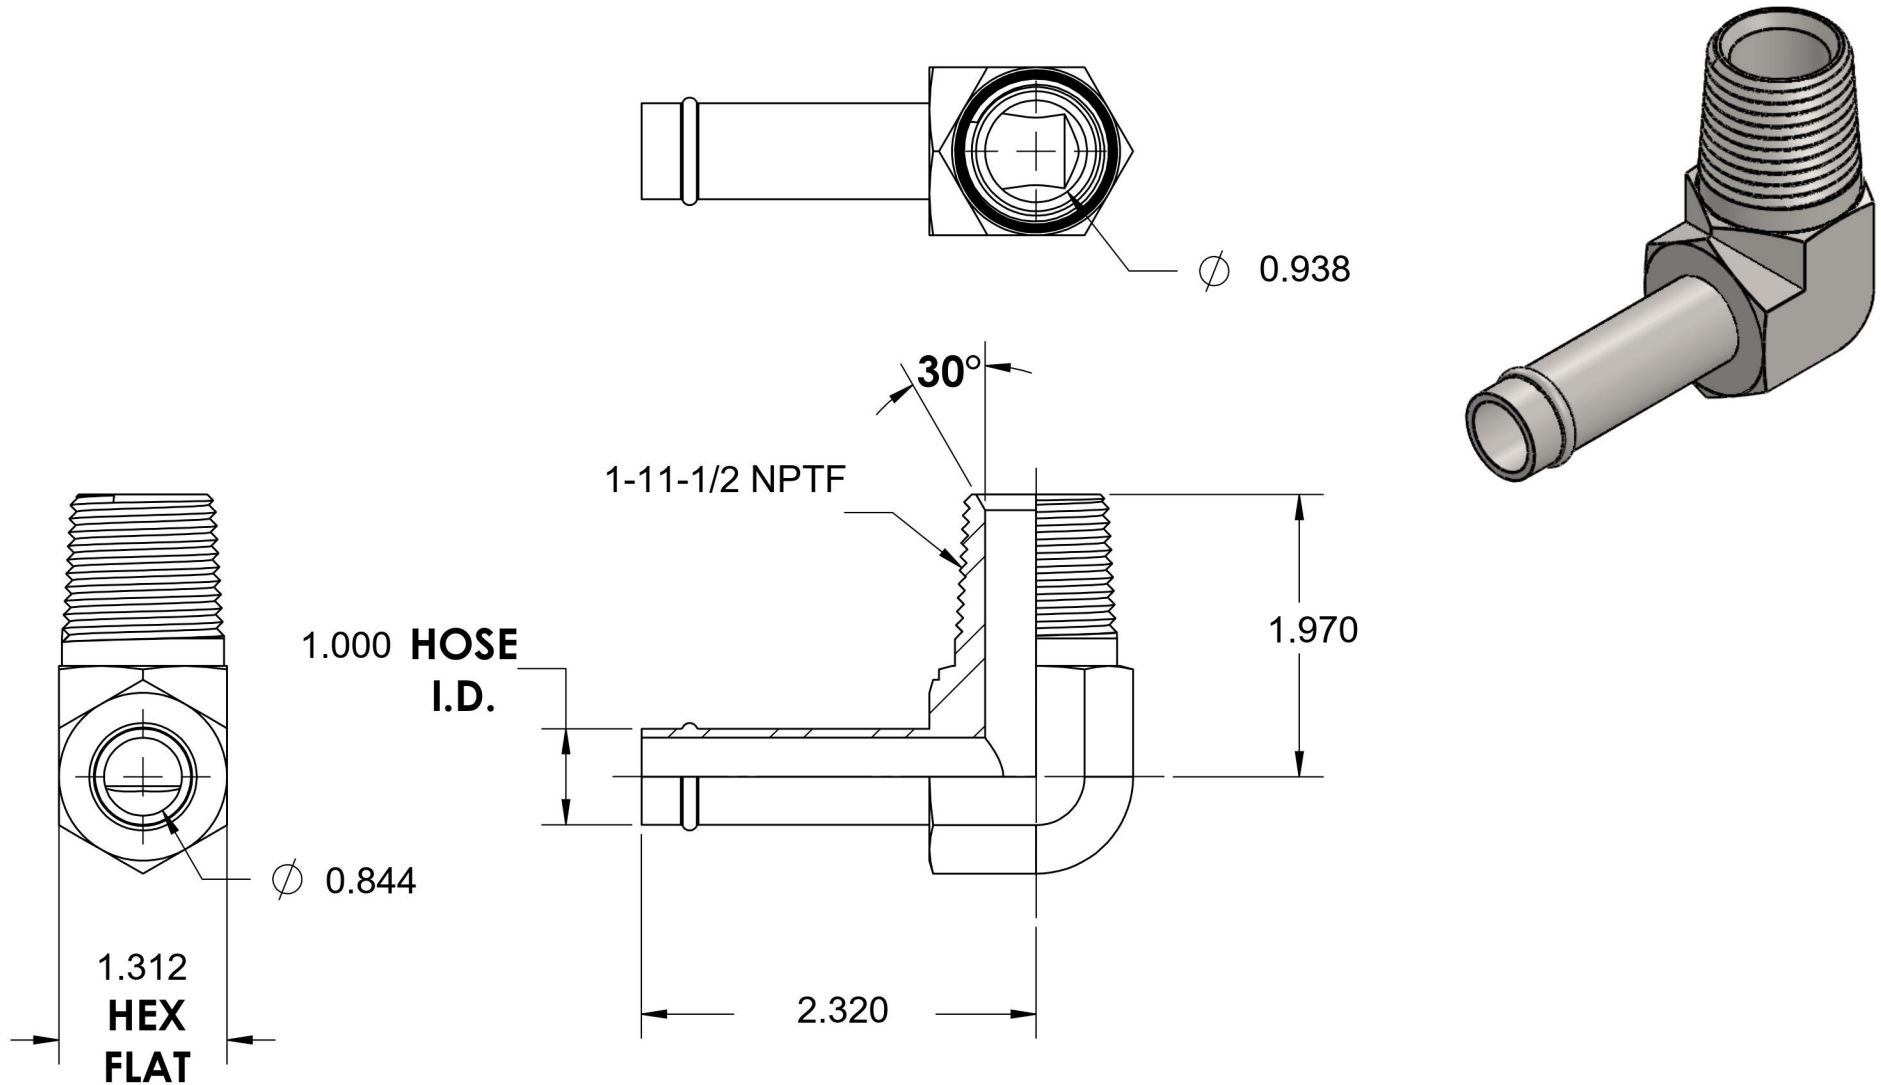

4501-16-16-FG

Steel, SAE J1231 Hose Bead 90° Male Elbow, 1" Beaded Hose Barb x 1" Male NPTF 30°

6701 Cochran Road
Solon, Ohio 44139
Phone: (440) 248-1880
Toll Free: 1-888-331-1523

Temperature Rating

-65°F to 500°F

Series

4501-FG

Series Description

SAE J1231 Hose Bead
90° Male Elbow