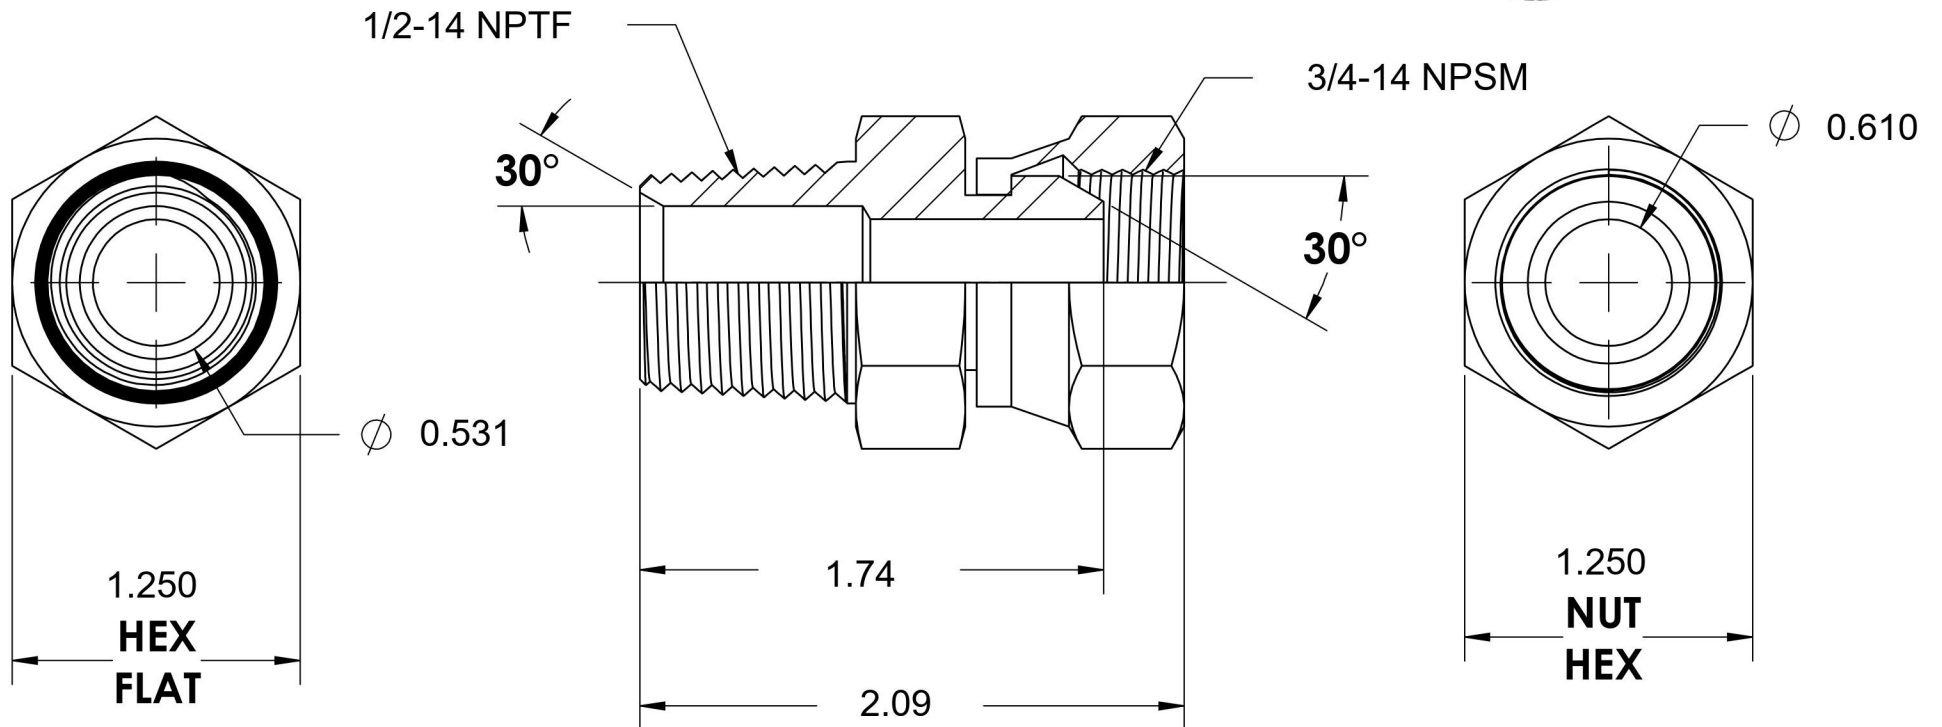

1404-08-12-SS

Stainless Steel, SAE J514 NPSM Swivel Male Connector, 1/2" Male NPTF 30° x 3/4" Female NPSM Swivel

6701 Cochran Road
Solon, Ohio 44139
Phone: (440) 248-1880
Toll Free: 1-888-331-1523

Temperature Rating	Material	Industry Standards	Series
-425°F to 1200°F	316/316L Stainless Steel	SAE J514, SAE J476	1404-SS
Pressure Rating	Finish		Series Description
4000 psi	Passivated		SAE J514 NPSM Swivel Male Connector