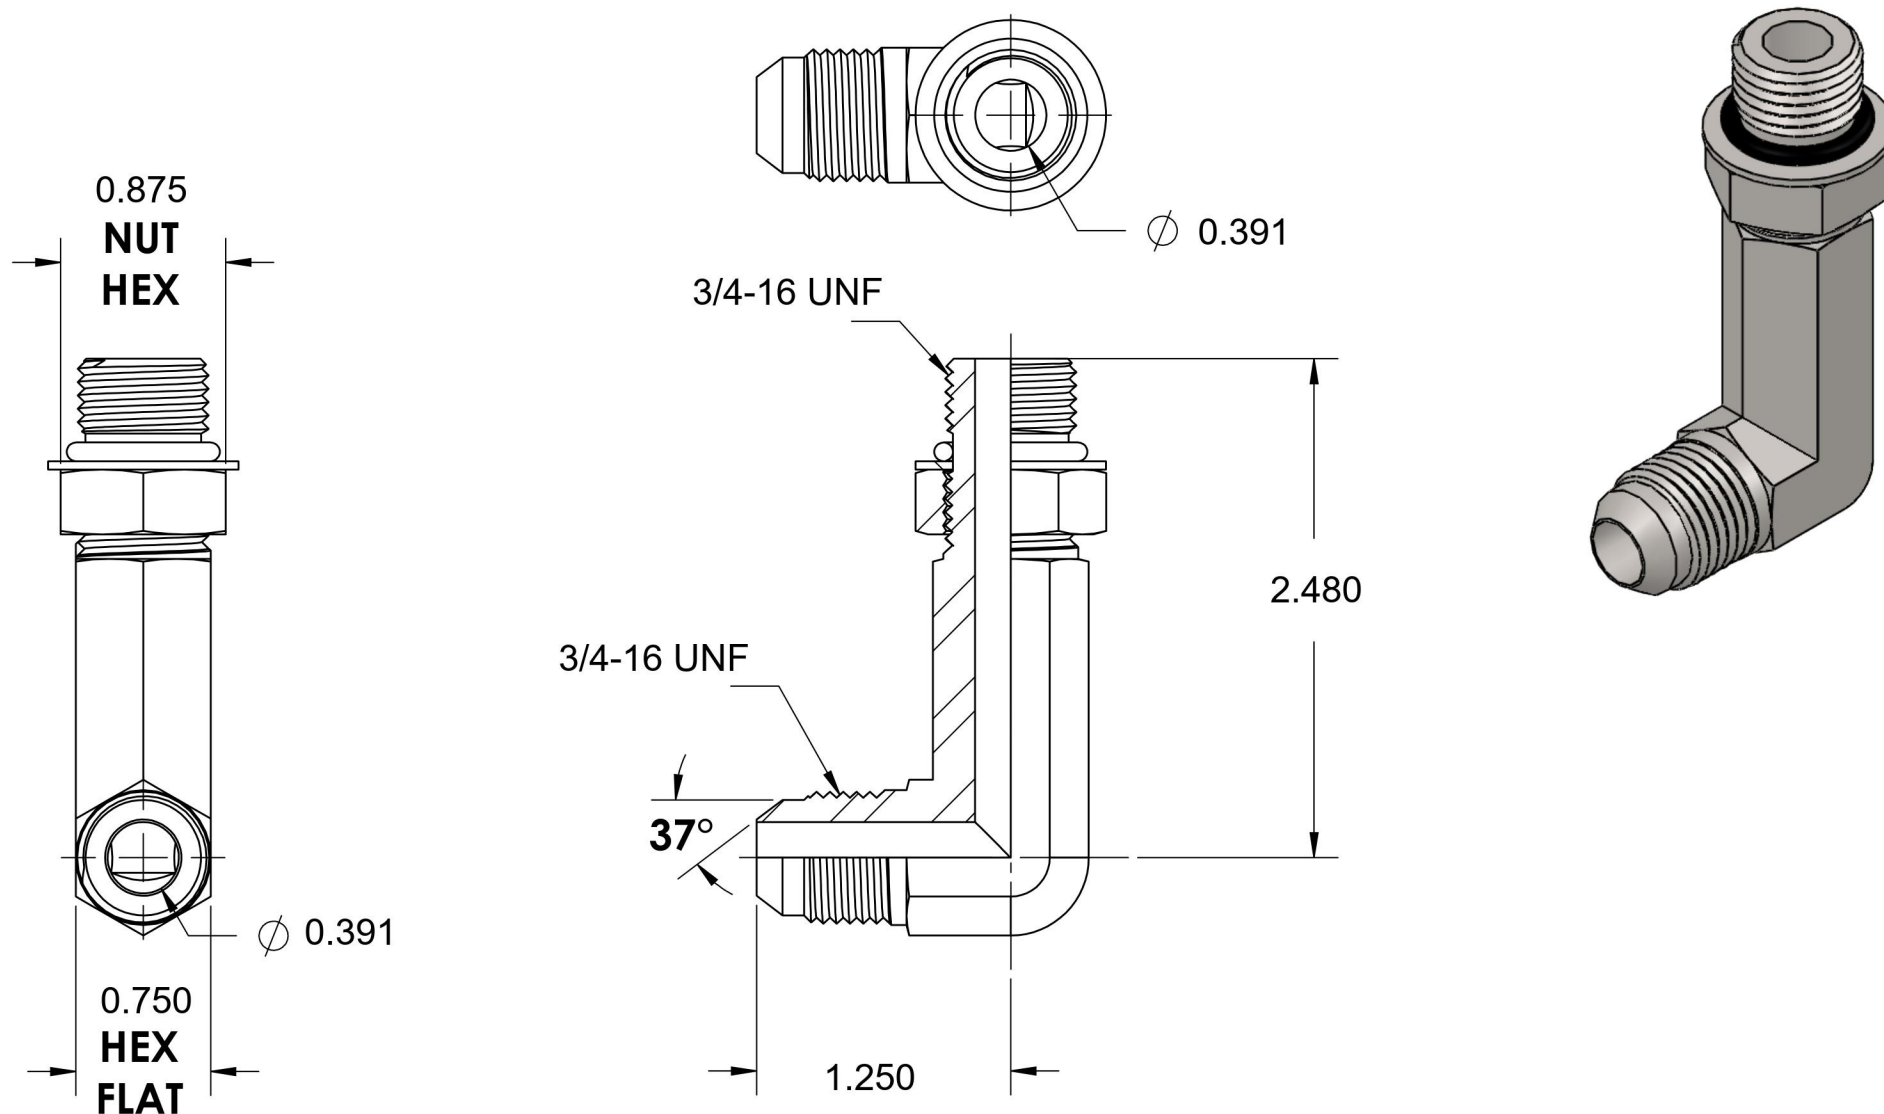

6801-LL-08-08-NWO-SS

Stainless Steel, SAE J514 37° Flare 90° Extra Long Adjustable Port Elbow, 1/2" Male JIC x 3/4-16 Male Adjustable ORB

6701 Cochran Road
Solon, Ohio 44139
Phone: (440) 248-1880
Toll Free: 1-888-331-1523

Temperature Rating

-40°F to 250°F

Pressure Rating

5400 psi

Material

316/316L Stainless Steel

Finish

Passivated

Industry Standards

SAE J1453, SAE J1926-3
SAE J515

Series

6801-LL-NWO-SS

Series Description

SAE J514 37° Flare 90° Extra Long Adjustable Port Elbow