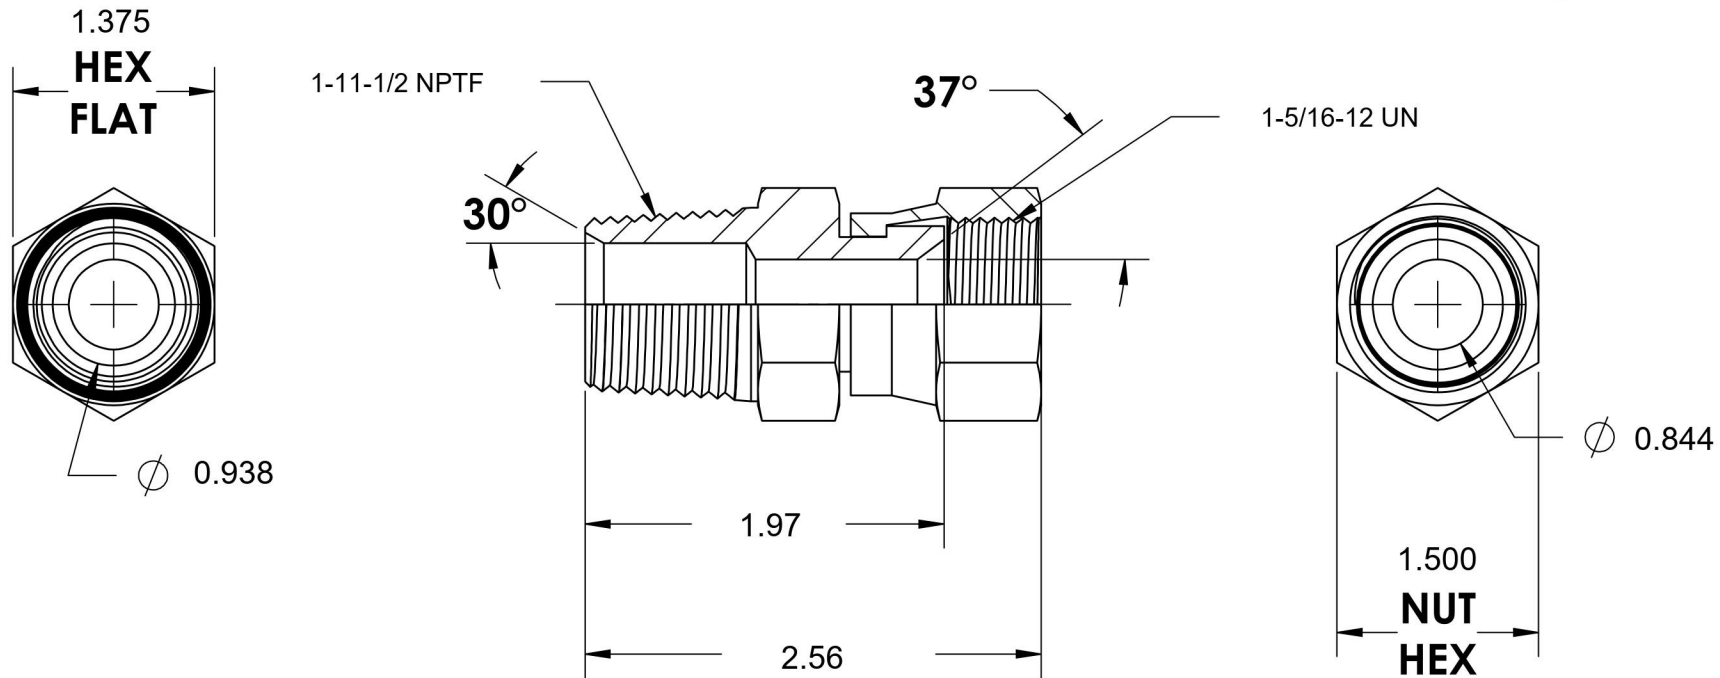

6505-16-16

Steel, SAE J514 37° Flare Swivel Male Connector, 1" Male NPTF 30° x 1" Female JIC Swivel

6701 Cochran Road
Solon, Ohio 44139
Phone: (440) 248-1880
Toll Free: 1-888-331-1523

Temperature Rating

-65°F to 500°F

Pressure Rating

3600 psi

Material

C1045/12L14 Steel

Finish

Trivalent Zinc

Industry Standards

SAE J514 , SAE J476
ASTM B633

Series

6505

Series Description

SAE J514 37° Flare Swivel
Male Connector