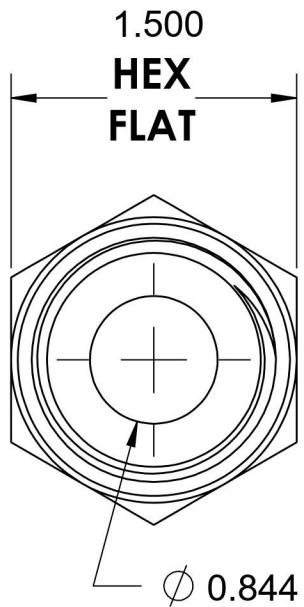

6405-16-06-O

Steel, SAE J1926 O-Ring Boss Female Adapter, 1-5/16-12 Male ORB x 3/8" Female NPTF

6701 Cochran Road
Solon, Ohio 44139
Phone: (440) 248-1880
Toll Free: 1-888-331-1523

Temperature Rating	Material	Industry Standards	Series
-40°F to 250°F	C1045 / 12L14 Steel	SAE J1926-3, SAE J476 SAE J515, ASTM B633	6405-O
Pressure Rating	Finish		Series Description
5000 psi	Trivalent Zinc		SAE J1926 O-Ring Boss Female Adapter