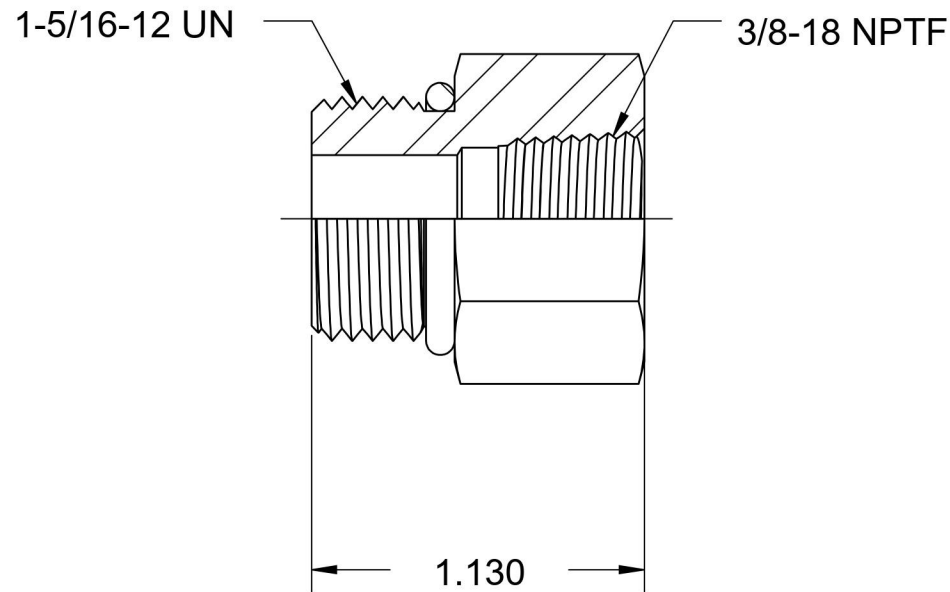

6405-16-06-O

Steel, SAE J1926 O-Ring Boss Female Adapter, 1-5/16-12 Male ORB x 3/8" Female NPTF

6701 Cochran Road
Solon, Ohio 44139
Phone: (440) 248-1880
Toll Free: 1-888-331-1523

Temperature Rating	Material	Industry Standards	Series
-40°F to 250°F	C1045 / 12L14 Steel	SAE J1926-3, SAE J476 SAE J515, ASTM B633	6405-O
Pressure Rating	Finish		Series Description
5000 psi	Trivalent Zinc		SAE J1926 O-Ring Boss Female Adapter