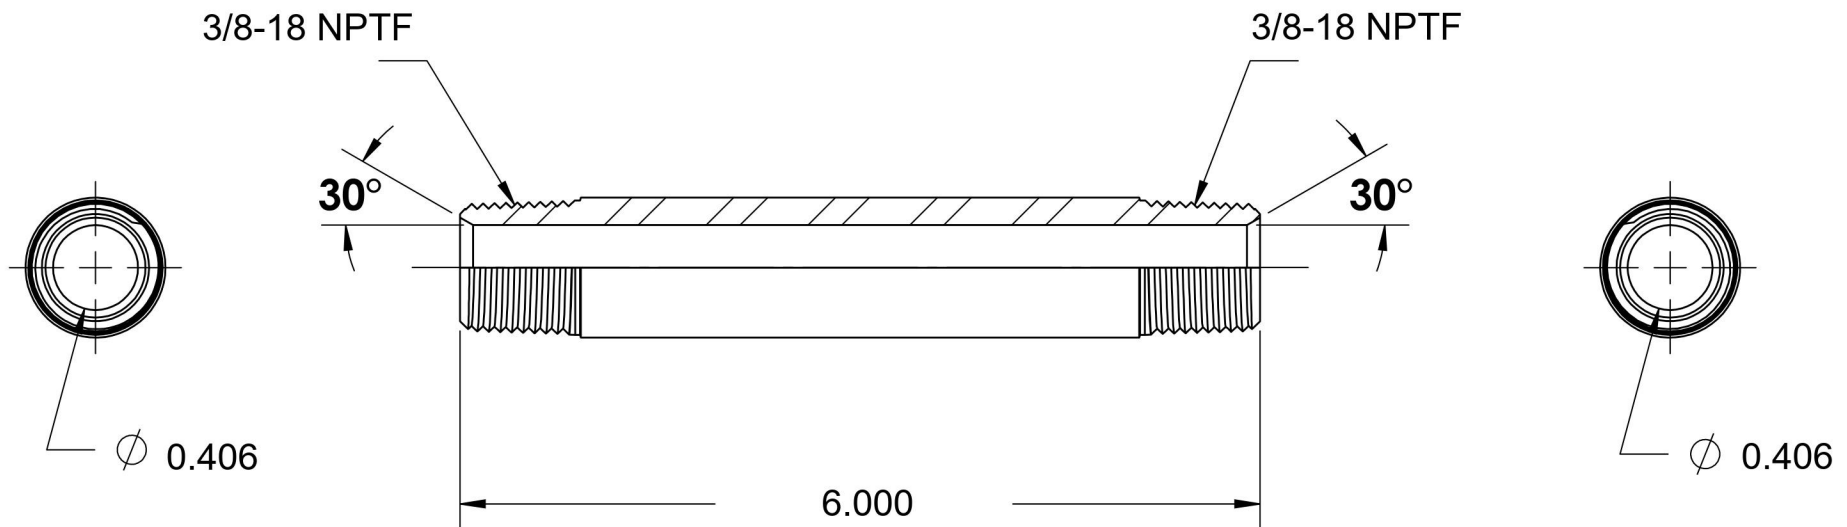

# 5404-N-06X6.000

Steel, SAE J514 Pipe Long Nipple, 3/8" Male NPTF 30° x 3/8" Male NPTF 30°

6701 Cochran Road  
Solon, Ohio 44139  
Phone: (440) 248-1880  
Toll Free: 1-888-331-1523

#### Series Description

SAE J514 Pipe Long Nipple