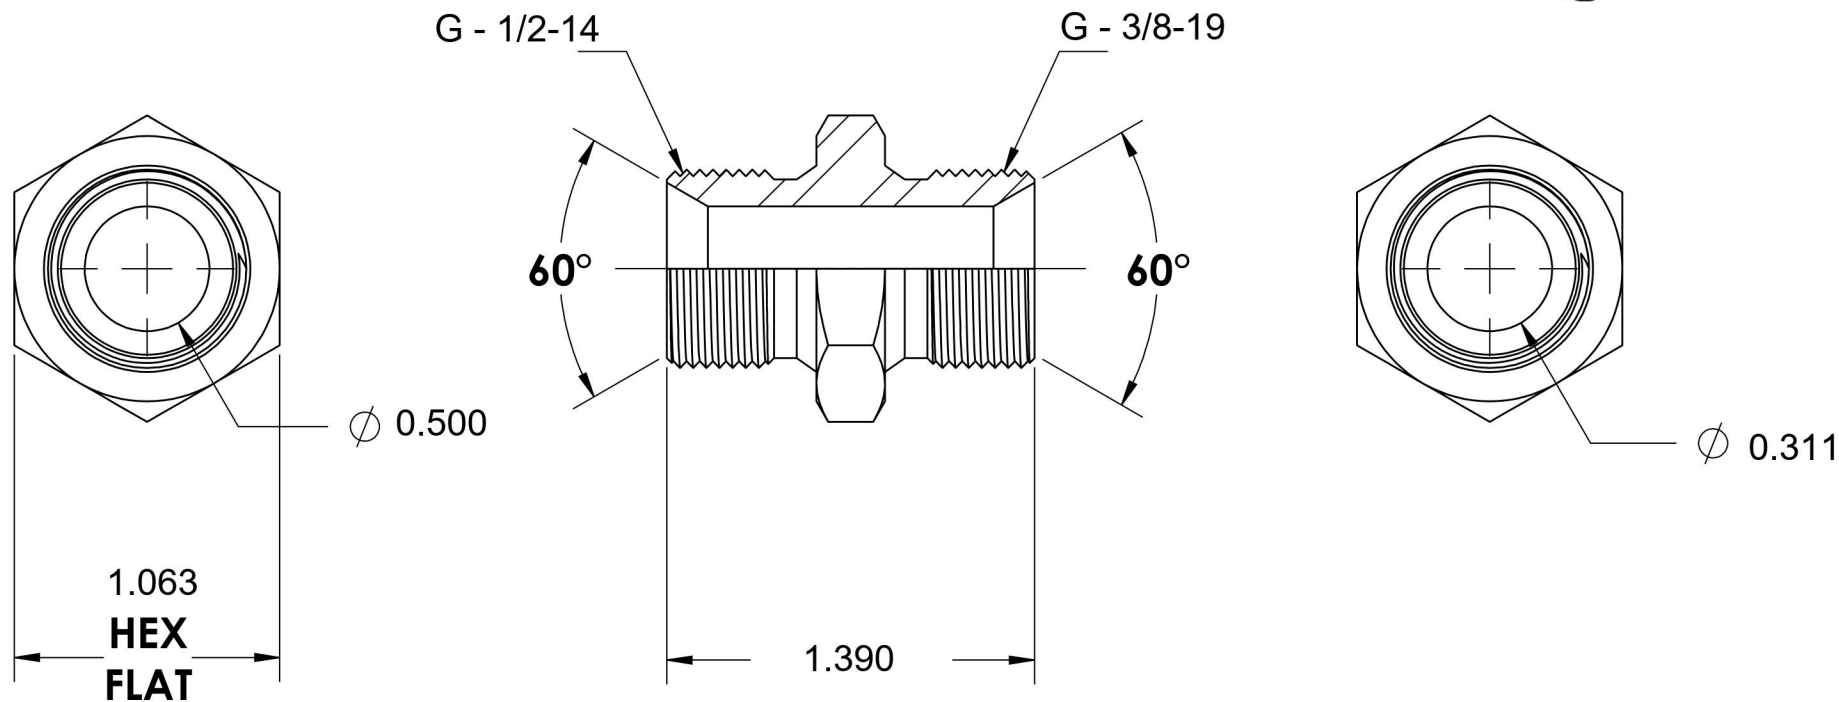

# 9022-08-06

Steel, ISO 1179 BSPP Port/Line Union, 1/2-14 Male BSPP 60° Line/Port x 3/8-19 Male BSPP 60° Line/Port

6701 Cochran Road  
Solon, Ohio 44139  
Phone: (440) 248-1880  
Toll Free: 1-888-331-1523

<b>Temperature Rating</b>	<b>Material</b>	<b>Industry Standards</b>	<b>Series</b>
-65°F to 500°F	C1045/12L14 Steel	ISO 1179, ISO 8434-6 ASTM B633	9022
<b>Pressure Rating</b>	<b>Finish</b>		<b>Series Description</b>
2900 psi	Trivalent Zinc		ISO 1179 BSPP Port/Line Union