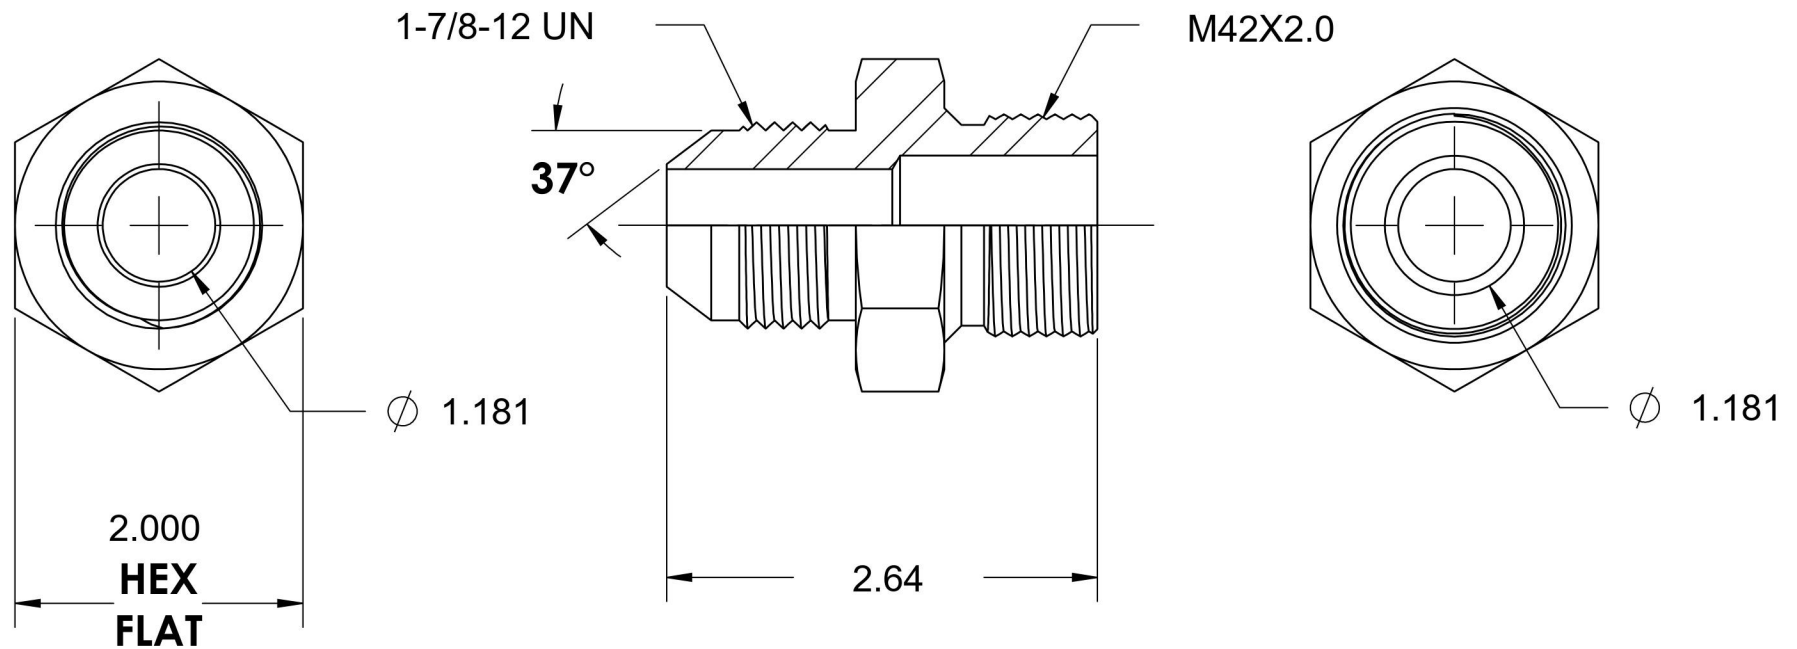

7005-24-42-SS

Stainless Steel, SAE J514 37° Flare Male Metric Port/Line Connector, 1-1/2" Male JIC x M42X2.0 Male Metric 60° Line/Port

6701 Cochran Road
Solon, Ohio 44139
Phone: (440) 248-1880
Toll Free: 1-888-331-1523

Temperature Rating -425°F to 1200°F	Material 316/316L Stainless Steel	Industry Standards SAE J514, ISO 9974	Series 7005-SS
Pressure Rating 2500 psi	Finish Passivated		Series Description SAE J514 37° Flare Male Metric Port/Line Connector