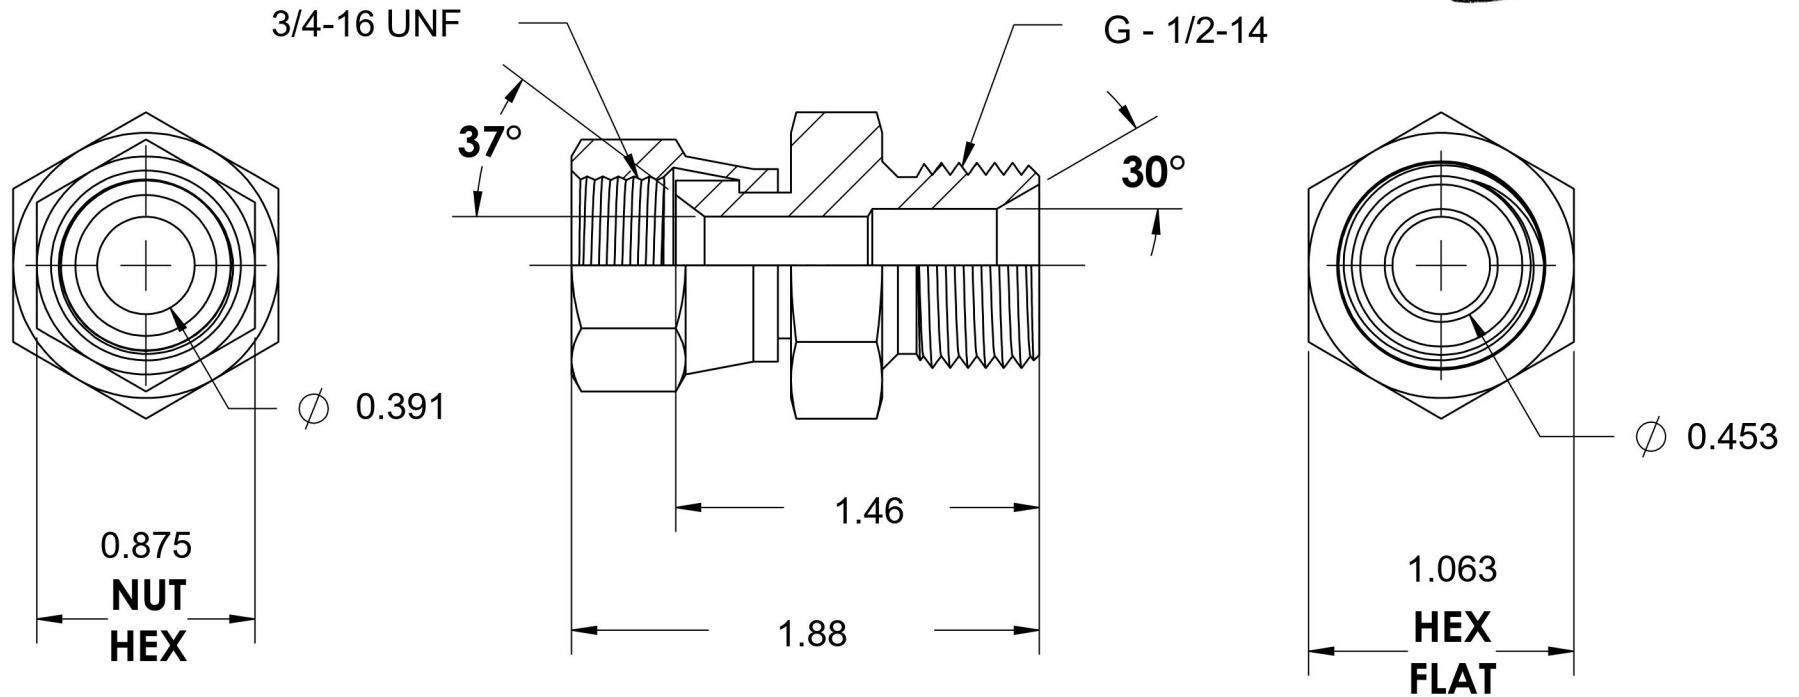

# 7022-08-08

Steel, SAE J514 37° Flare Swivel Male BSP Port/Line Connector, 1/2" Female JIC Swivel x 1/2-14 Male BSP 60° Line/Port

6701 Cochran Road  
Solon, Ohio 44139  
Phone: (440) 248-1880  
Toll Free: 1-888-331-1523

**Temperature Rating**

-65°F to 500°F

**Pressure Rating**

2900 psi

**Material**

C1045 / 12L14 Steel

**Finish**

Trivalent Zinc

**Industry Standards**

SAE J514, ISO 1179

ISO 8434-6, ASTM B633

**Series**

7022

**Series Description**

SAE J514 37° Flare Swivel Male  
BSP Port/Line Connector