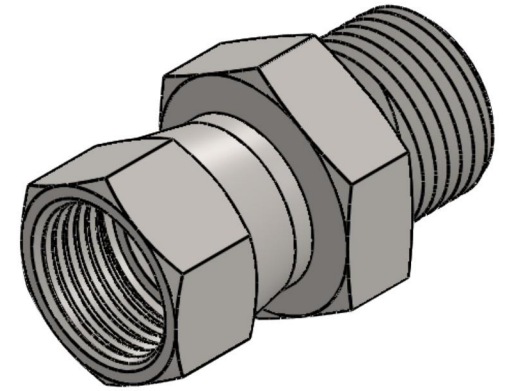

# 7022-08-08

Steel, SAE J514 37° Flare Swivel Male BSP Port/Line Connector, 1/2" Female JIC Swivel x 1/2-14 Male BSP 60° Line/Port

6701 Cochran Road  
Solon, Ohio 44139  
Phone: (440) 248-1880  
Toll Free: 1-888-331-1523

**Temperature Rating**

-65°F to 500°F

**Pressure Rating**

2900 psi

**Material**

C1045 / 12L14 Steel

**Finish**

Trivalent Zinc

**Industry Standards**

SAE J514, ISO 1179

ISO 8434-6, ASTM B633

**Series**

7022

**Series Description**

SAE J514 37° Flare Swivel Male  
BSP Port/Line Connector