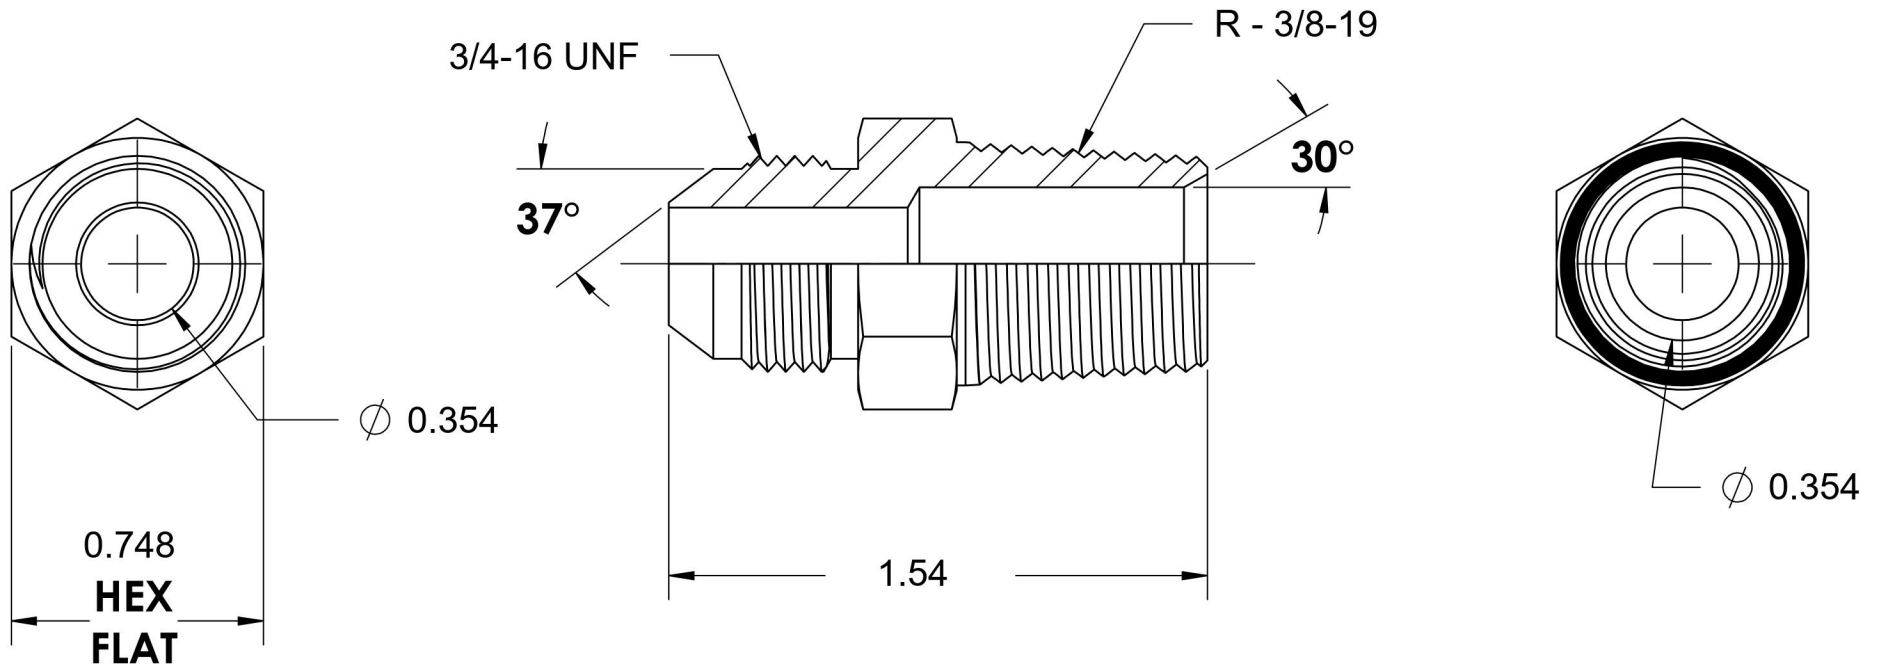

# 7000-08-06

Steel, SAE J514 37° Flare Male BSPT Connector, 1/2" Male JIC x 3/8" Male BSPT 30°

6701 Cochran Road  
Solon, Ohio 44139  
Phone: (440) 248-1880  
Toll Free: 1-888-331-1523

<b>Temperature Rating</b>	<b>Material</b>	<b>Industry Standards</b>	<b>Series</b>
-65°F to 500°F	C1045/12L14 Steel	SAE J514, ISO 7-1	7000
<b>Pressure Rating</b>	<b>Finish</b>	ASTM B633	<b>Series Description</b>
4500 psi	Trivalent Zinc		SAE J514 37° Flare Male BSPT Connector