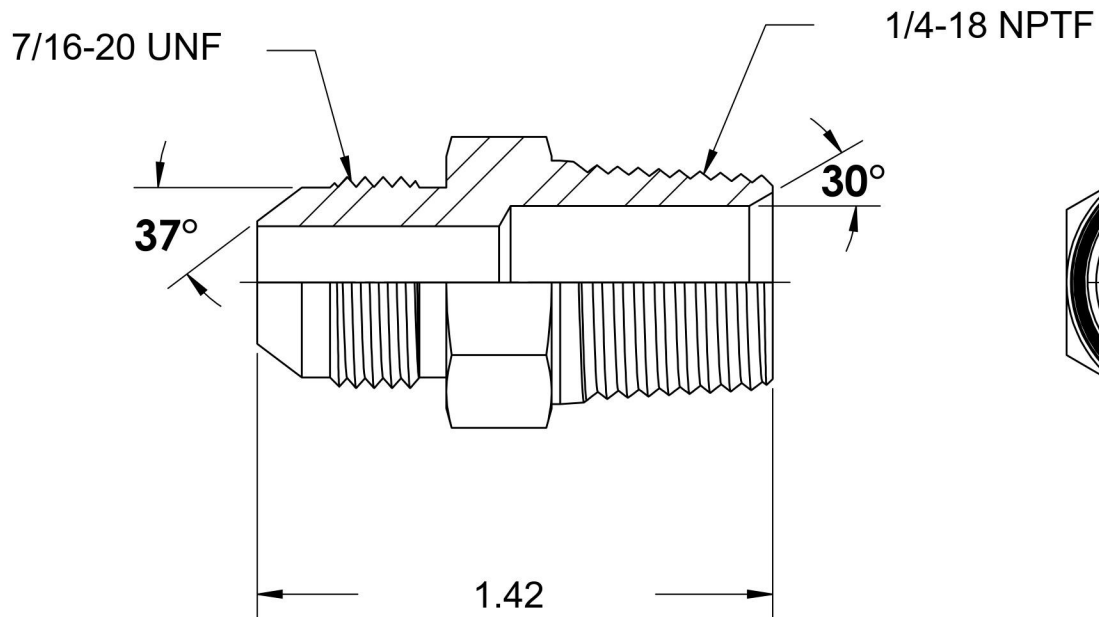

2404-04-04-B

Brass, SAE J514 37° Flare Male Connector, 1/4" Male JIC x 1/4" Male NPTF 30°

6701 Cochran Road
Solon, Ohio 44139
Phone: (440) 248-1880
Toll Free: 1-888-331-1523

| | | | |
|--|---------------------------------|--|--|
| Temperature Rating -325°F to 400°F | Material C360 Brass | Industry Standards SAE J514 , SAE J476 | Series 2404-B |
| Pressure Rating 3300 psi | Finish Natural Finish | | Series Description SAE J514 37° Flare Male Connector |