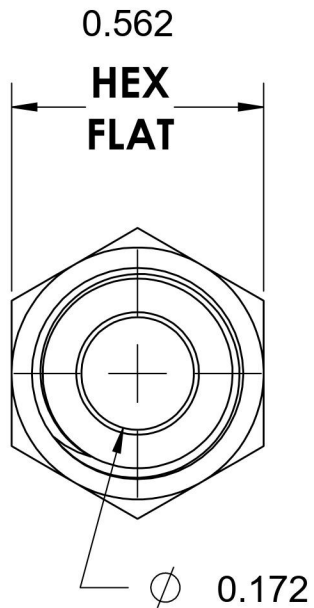

2404-04-04-B

Brass, SAE J514 37° Flare Male Connector, 1/4" Male JIC x 1/4" Male NPTF 30°

6701 Cochran Road
Solon, Ohio 44139
Phone: (440) 248-1880
Toll Free: 1-888-331-1523

| | | | |
|--|---------------------------------|--|--|
| Temperature Rating -325°F to 400°F | Material C360 Brass | Industry Standards SAE J514 , SAE J476 | Series 2404-B |
| Pressure Rating 3300 psi | Finish Natural Finish | | Series Description SAE J514 37° Flare Male Connector |