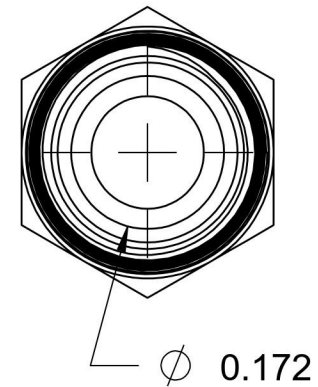

2404-04-04-B

Brass, SAE J514 37° Flare Male Connector, 1/4" Male JIC x 1/4" Male NPTF 30°

6701 Cochran Road
Solon, Ohio 44139
Phone: (440) 248-1880
Toll Free: 1-888-331-1523

| | | | |
|--|---------------------------------|--|--|
| Temperature Rating -325°F to 400°F | Material C360 Brass | Industry Standards SAE J514 , SAE J476 | Series 2404-B |
| Pressure Rating 3300 psi | Finish Natural Finish | | Series Description SAE J514 37° Flare Male Connector |