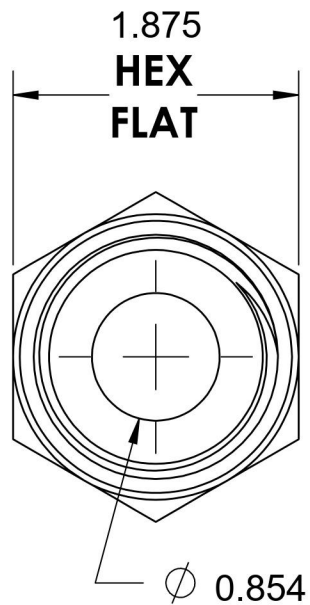

6405-20-12-O-SS

Stainless Steel, SAE J1926 O-Ring Boss Female Adapter, 1-5/8-12 Male ORB x 3/4" Female NPTF

1-5/8-12 UN

3/4-14 NPTF

6701 Cochran Road
Solon, Ohio 44139
Phone: (440) 248-1880
Toll Free: 1-888-331-1523