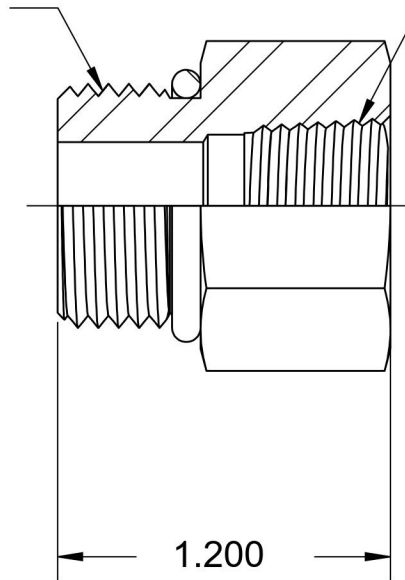

6405-20-12-O-SS

Stainless Steel, SAE J1926 O-Ring Boss Female Adapter, 1-5/8-12 Male ORB x 3/4" Female NPTF

1-5/8-12 UN

3/4-14 NPTF

6701 Cochran Road
Solon, Ohio 44139
Phone: (440) 248-1880
Toll Free: 1-888-331-1523

Temperature Rating

-40°F to 250°F

Pressure Rating

3000 psi

Material

316/316L Stainless Steel

Finish

Passivated