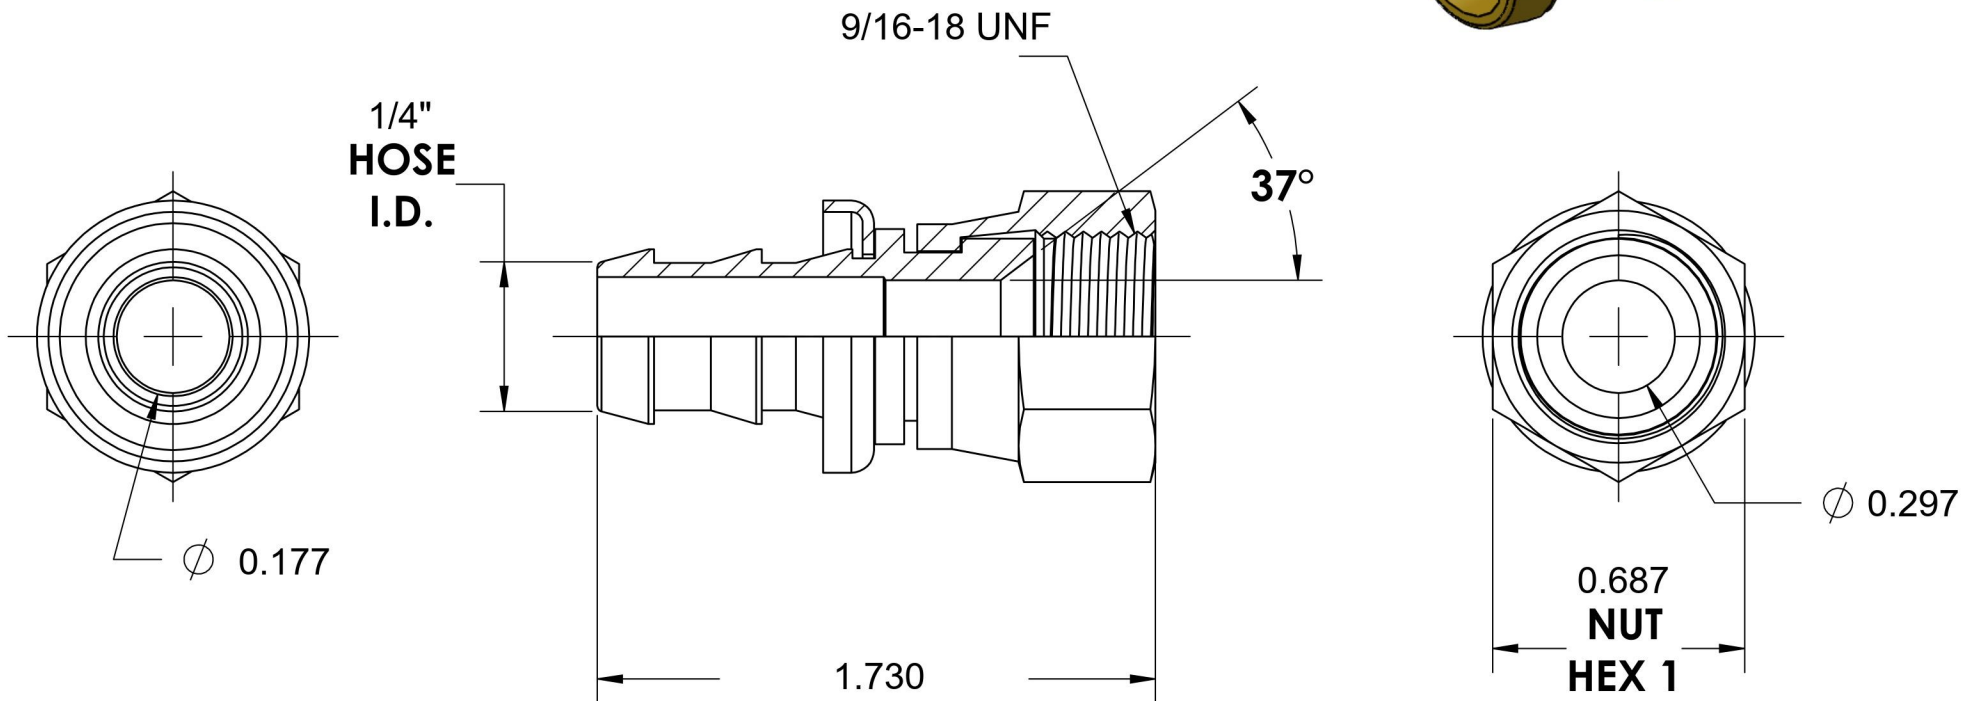

# 2111-04-06-B

Brass, SAE J514 Push-Lok Swivel Hose Connector, 1/4" Push-Lok Hose Barb x 3/8" Female JIC Swivel

6701 Cochran Road  
Solon, Ohio 44139  
Phone: (440) 248-1880  
Toll Free: 1-888-331-1523

<b>Temperature Rating</b>	<b>Material</b>	<b>Industry Standards</b>	<b>Series</b>
-50°F to 185°F	C36000 Brass	SAE J514	2111-B
<b>Pressure Rating</b>	<b>Finish</b>		<b>Series Description</b>
150 psi	Natural Finish		SAE J514 Push-Lok Swivel Hose Connector