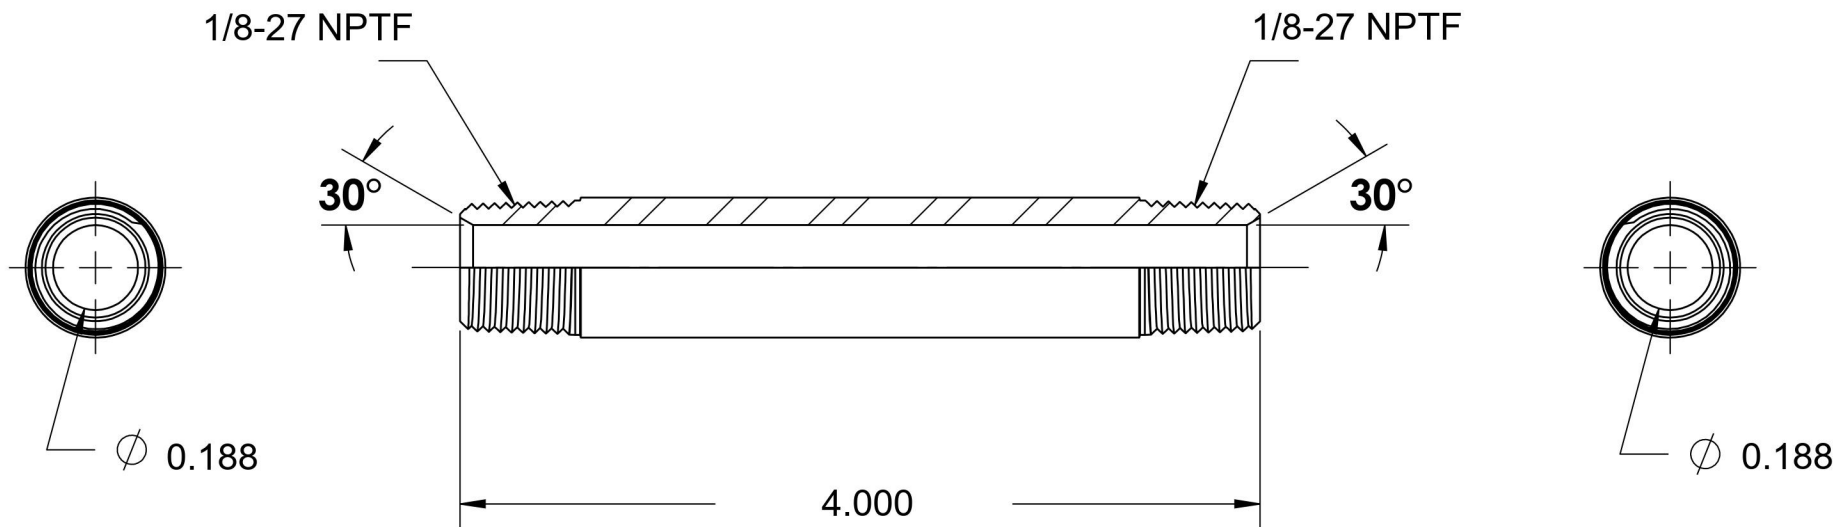

5404-N-02X4.000

Steel, SAE J514 Pipe Long Nipple, 1/8" Male NPTF 30° x 1/8" Male NPTF 30°

6701 Cochran Road
Solon, Ohio 44139
Phone: (440) 248-1880
Toll Free: 1-888-331-1523

Temperature Rating	Material	Industry Standards	Series
-65°F to 500°F	C1045/12L14 Steel	SAE J514, SAE J476 ASTM B633	5404-N
Pressure Rating	Finish		Series Description
6000 psi	Trivalent Zinc		SAE J514 Pipe Long Nipple