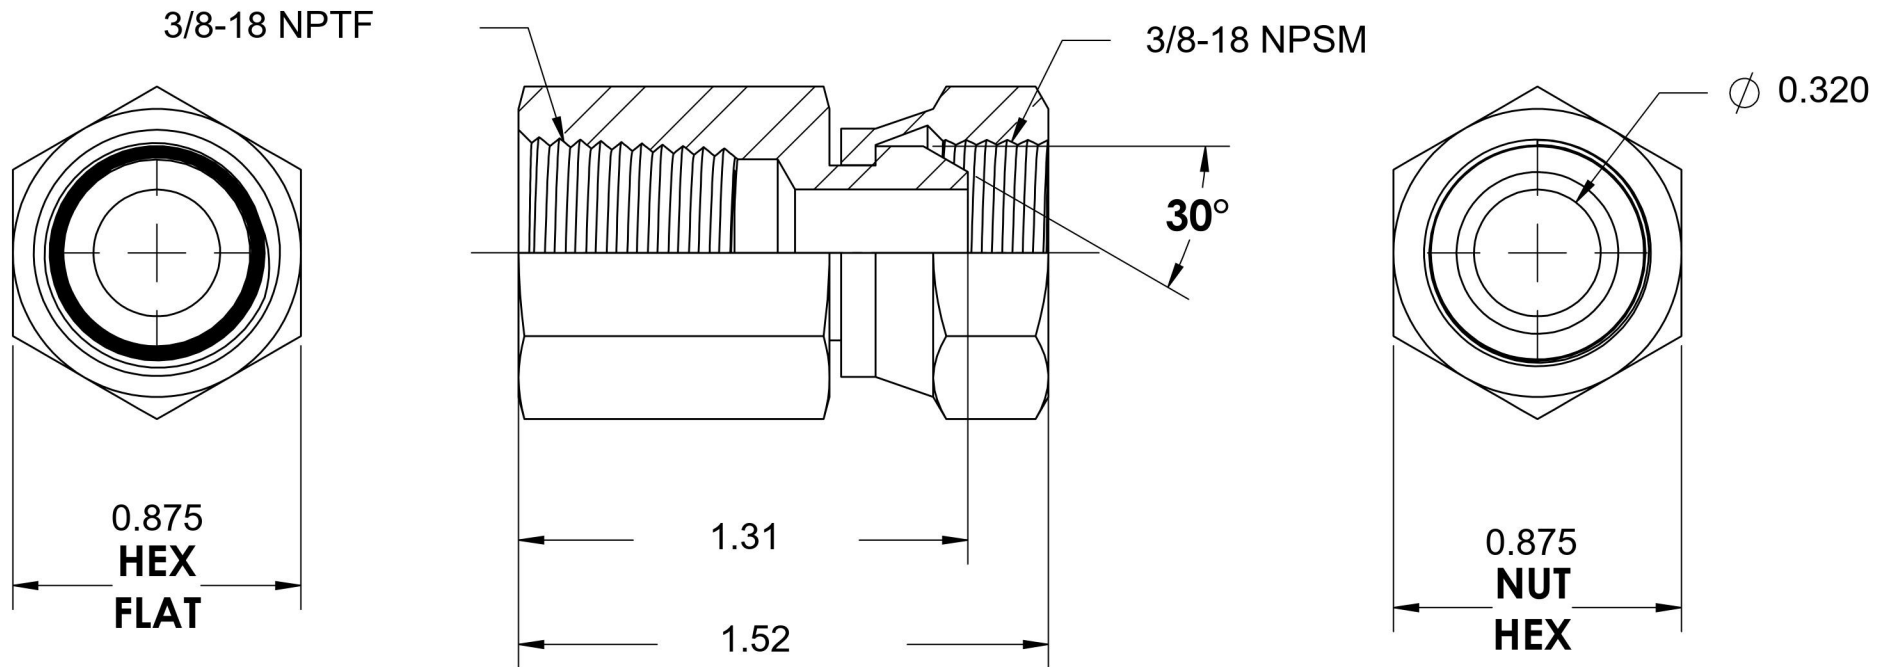

1405-06-06-SS

Stainless Steel, SAE J514 NPSM Swivel Female Connector, 3/8" Female NPTF x 3/8" Female NPSM Swivel

6701 Cochran Road
Solon, Ohio 44139
Phone: (440) 248-1880
Toll Free: 1-888-331-1523

Temperature Rating	-425°F to 1200°F	Material	316/316L Stainless Steel	Industry Standards	SAE J514, SAE J476	Series	1405-SS
Pressure Rating	6000 psi	Finish	Passivated			Series Description	SAE J514 NPSM Swivel Female Connector