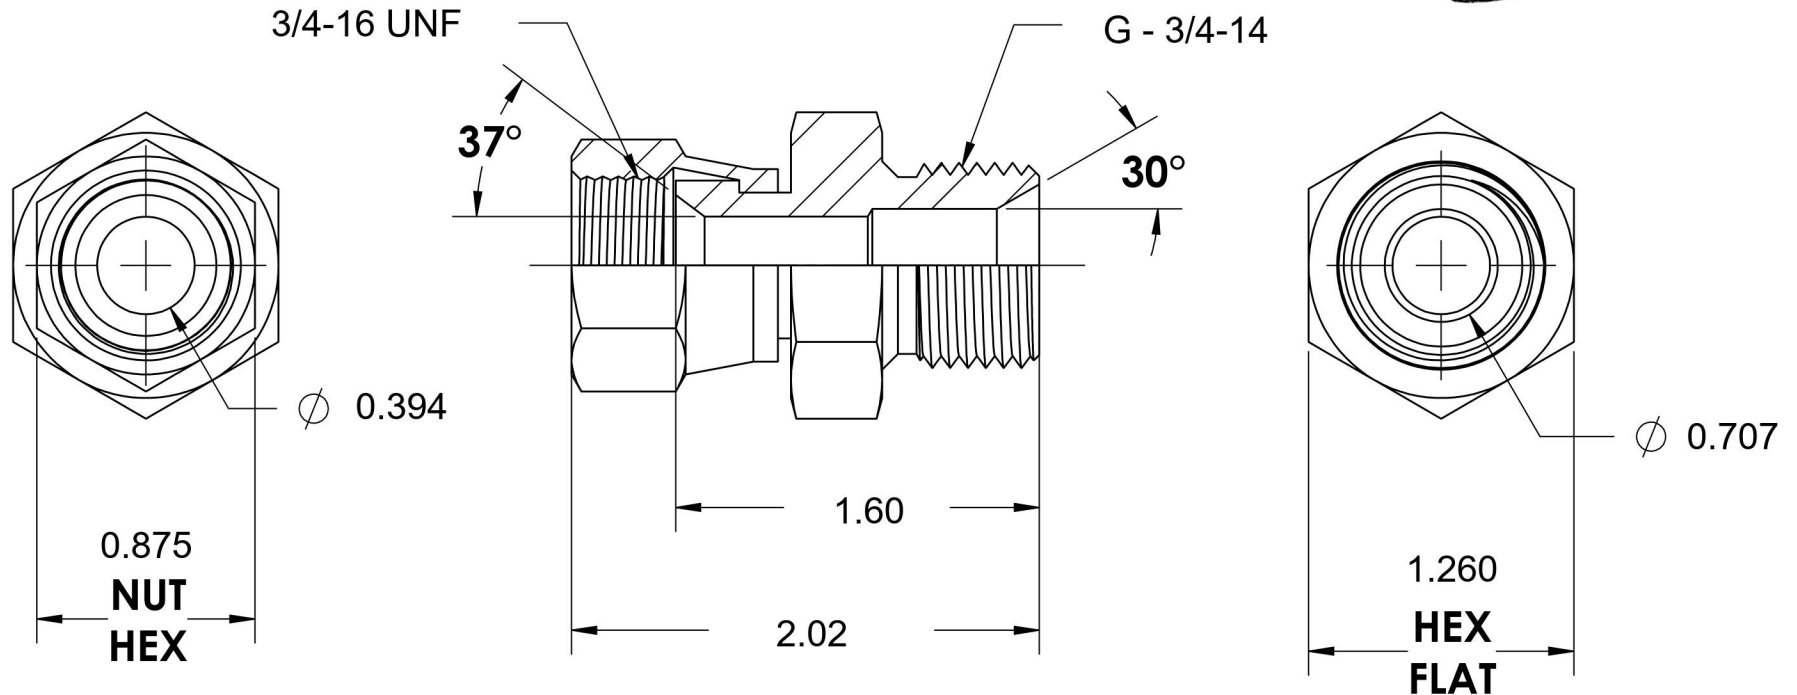

7022-08-12

Steel, SAE J514 37° Flare Swivel Male BSP Port/Line Connector, 1/2" Female JIC Swivel x 3/4-14 Male BSP 60° Line/Port

6701 Cochran Road
Solon, Ohio 44139
Phone: (440) 248-1880
Toll Free: 1-888-331-1523

Temperature Rating

-65°F to 500°F

Pressure Rating

2900 psi

Material

C1045 / 12L14 Steel

Finish

Trivalent Zinc

Industry Standards

SAE J514, ISO 1179

ISO 8434-6, ASTM B633

Series

7022

Series Description

SAE J514 37° Flare Swivel Male
BSP Port/Line Connector