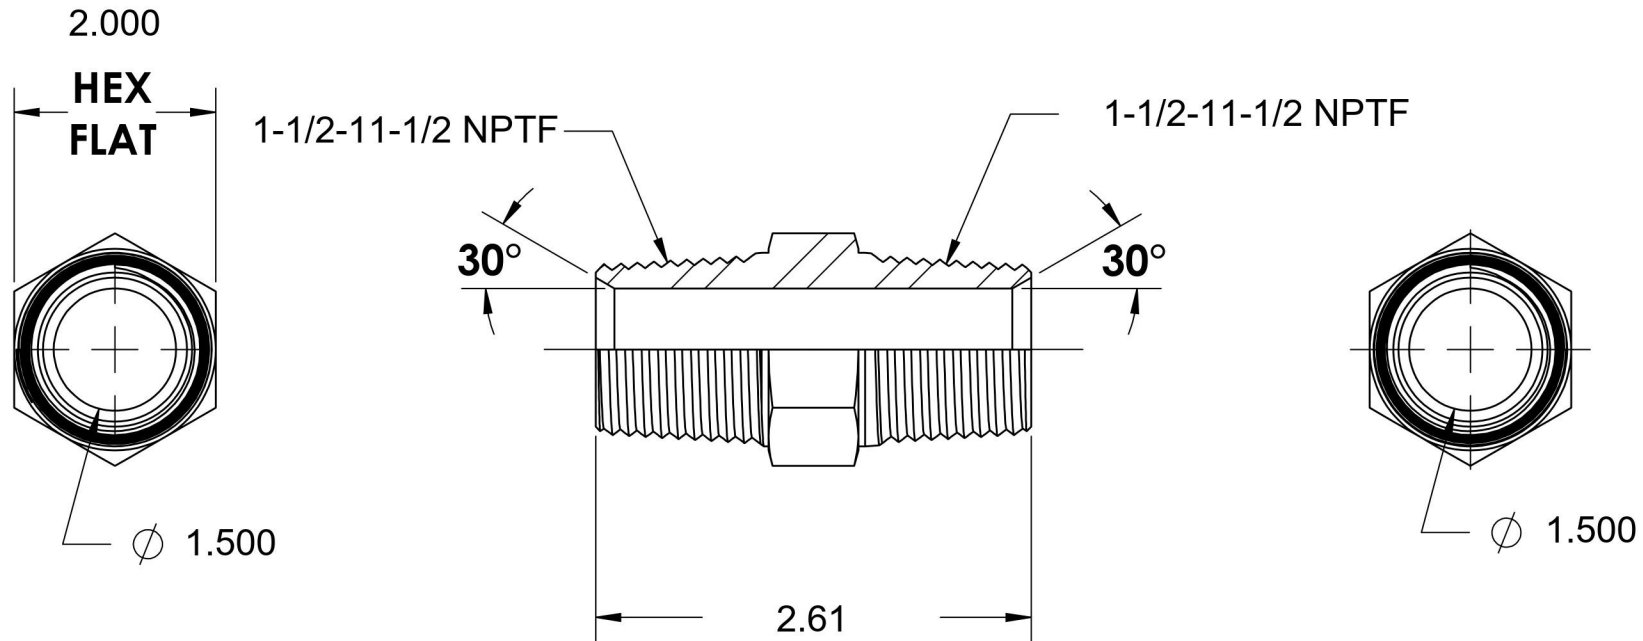

# 5404-24-24

Steel, SAE J514 Pipe Nipple, 1-1/2" Male NPTF 30° x 1-1/2" Male NPTF 30°

6701 Cochran Road  
Solon, Ohio 44139  
Phone: (440) 248-1880  
Toll Free: 1-888-331-1523

**Temperature Rating**

-65°F to 500°F

**Pressure Rating**

3000 psi

**Material**

C1045/12L14 Steel

**Finish**

Trivalent Zinc

**Industry Standards**

SAE J514 , SAE J476

ASTM B633

**Series**

5404

**Series Description**

SAE J514 Pipe Nipple