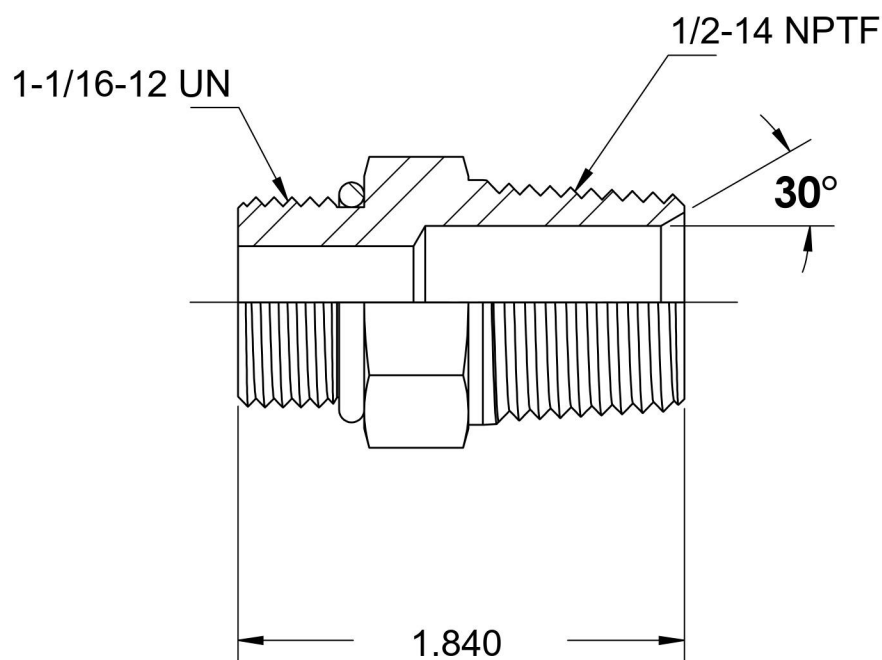

6401-12-08-O

Steel, SAE J1926 O-Ring Boss Male Adapter, 1-1/16-12 Male ORB x 1/2" Male NPTF 30°

6701 Cochran Road
Solon, Ohio 44139
Phone: (440) 248-1880
Toll Free: 1-888-331-1523

Temperature Rating

-40°F to 250°F

Pressure Rating

5000 psi

Material

C1045 / 12L14 Steel

Finish

Trivalent Zinc

Industry Standards

SAE J1926-3, SAE J476
SAE J515, ASTM B633

Series

6401-O

Series Description

SAE J1926 O-Ring Boss
Male Adapter