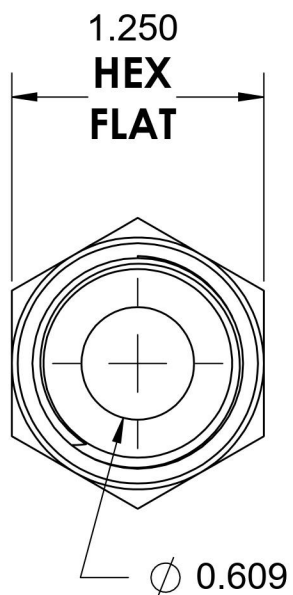

6401-12-08-O

Steel, SAE J1926 O-Ring Boss Male Adapter, 1-1/16-12 Male ORB x 1/2" Male NPTF 30°

6701 Cochran Road
Solon, Ohio 44139
Phone: (440) 248-1880
Toll Free: 1-888-331-1523

Temperature Rating

-40°F to 250°F