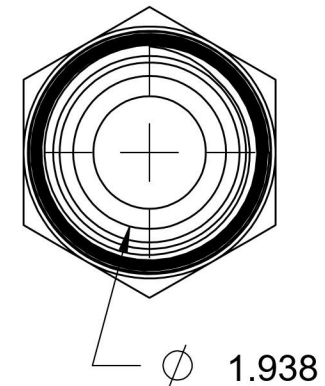

2404-32-32-SS

Stainless Steel, SAE J514 37° Flare Male Connector, 2" Male JIC x 2" Male NPTF 30°

6701 Cochran Road
Solon, Ohio 44139
Phone: (440) 248-1880
Toll Free: 1-888-331-1523

| | | | |
|---|---|--|--|
| Temperature Rating -425°F to 1200°F | Material 316/316L Stainless Steel | Industry Standards SAE J514 , SAE J476 | Series 2404-SS |
| Pressure Rating 2000 psi | Finish Passivated | | Series Description SAE J514 37° Flare Male Connector |