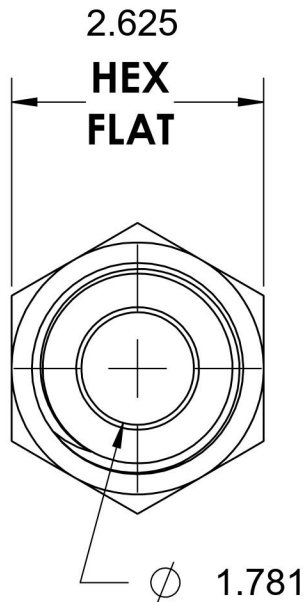

2404-32-32-SS

Stainless Steel, SAE J514 37° Flare Male Connector, 2" Male JIC x 2" Male NPTF 30°

6701 Cochran Road
Solon, Ohio 44139
Phone: (440) 248-1880
Toll Free: 1-888-331-1523

| | | | |
|---|---|--|--|
| Temperature Rating -425°F to 1200°F | Material 316/316L Stainless Steel | Industry Standards SAE J514 , SAE J476 | Series 2404-SS |
| Pressure Rating 2000 psi | Finish Passivated | | Series Description SAE J514 37° Flare Male Connector |