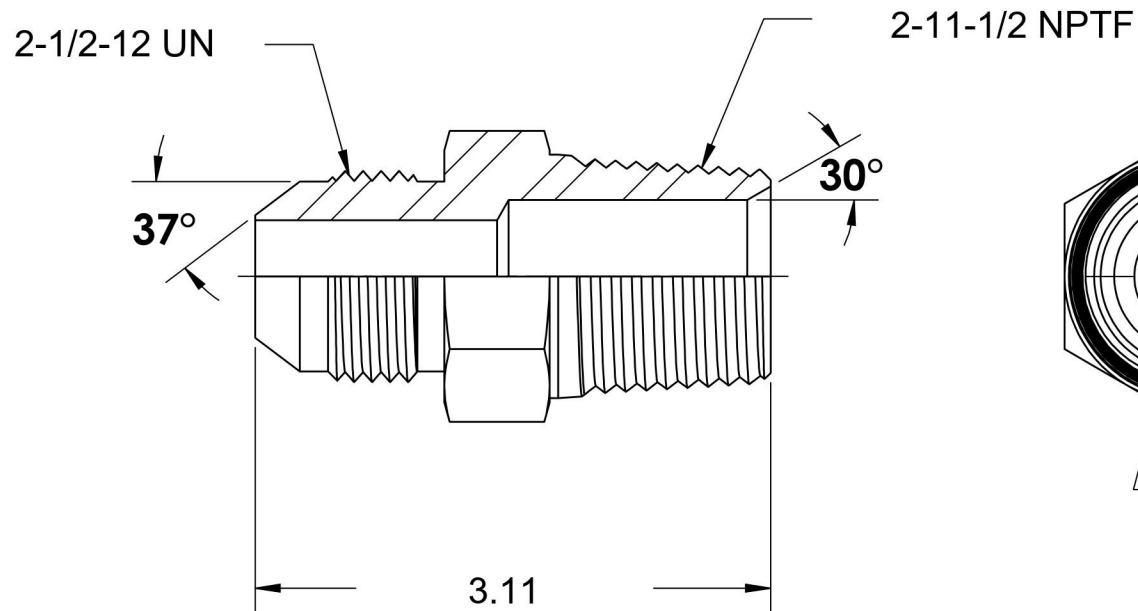

2404-32-32-SS

Stainless Steel, SAE J514 37° Flare Male Connector, 2" Male JIC x 2" Male NPTF 30°

6701 Cochran Road
Solon, Ohio 44139
Phone: (440) 248-1880
Toll Free: 1-888-331-1523

| | | | |
|---|---|--|--|
| Temperature Rating -425°F to 1200°F | Material 316/316L Stainless Steel | Industry Standards SAE J514 , SAE J476 | Series 2404-SS |
| Pressure Rating 2000 psi | Finish Passivated | | Series Description SAE J514 37° Flare Male Connector |