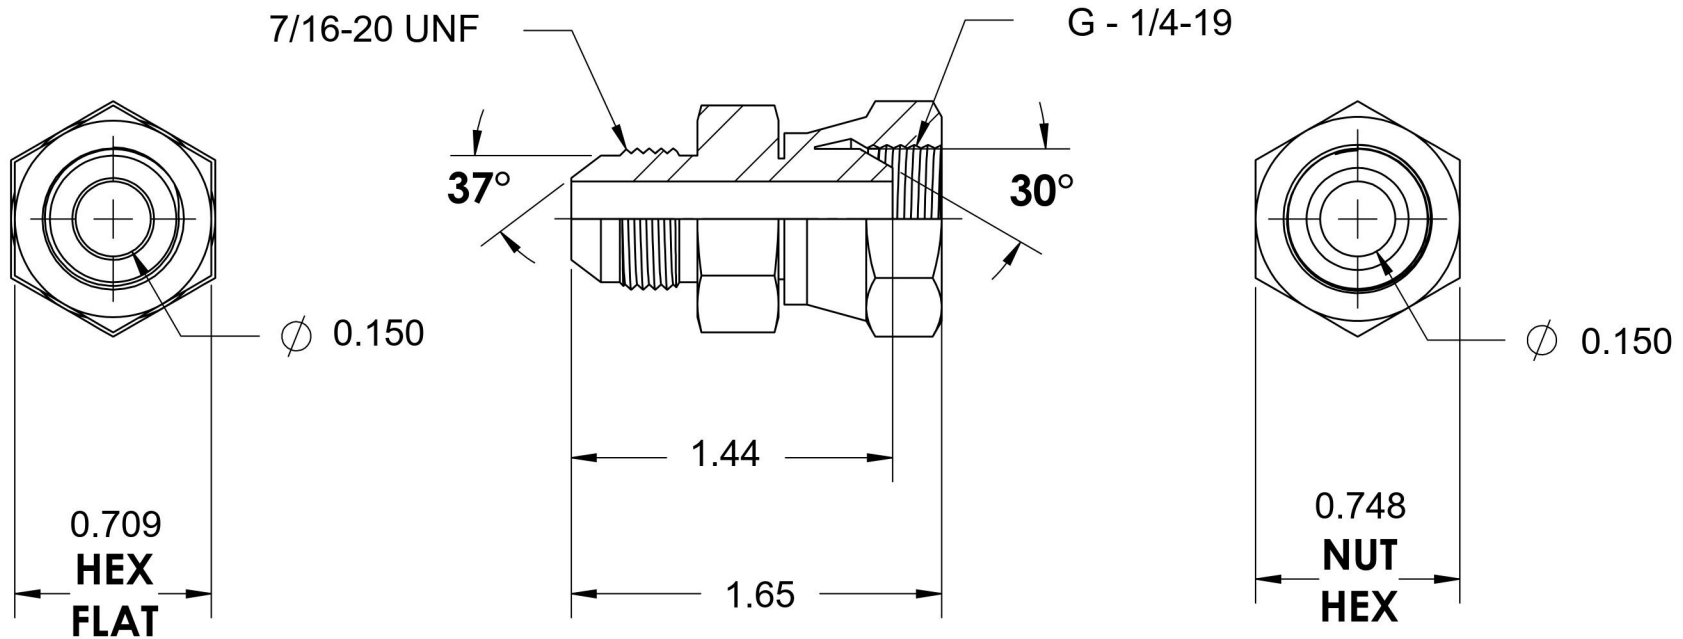

# 7004-04-04

Steel, SAE J514 37° Flare BSPP Swivel Line Adapter, 1/4" Male JIC x 1/4-19 Female BSPP Swivel

6701 Cochran Road  
Solon, Ohio 44139  
Phone: (440) 248-1880  
Toll Free: 1-888-331-1523

<b>Temperature Rating</b>	<b>Material</b>	<b>Industry Standards</b>	<b>Series</b>
-65°F to 500°F	C1045 / 12L14 Steel	SAE J514, ISO 8434-6	7004
<b>Pressure Rating</b>	<b>Finish</b>	ASTM B633	<b>Series Description</b>
5000 psi	Trivalent Zinc		SAE J514 37° Flare BSPP Swivel Line Adapter