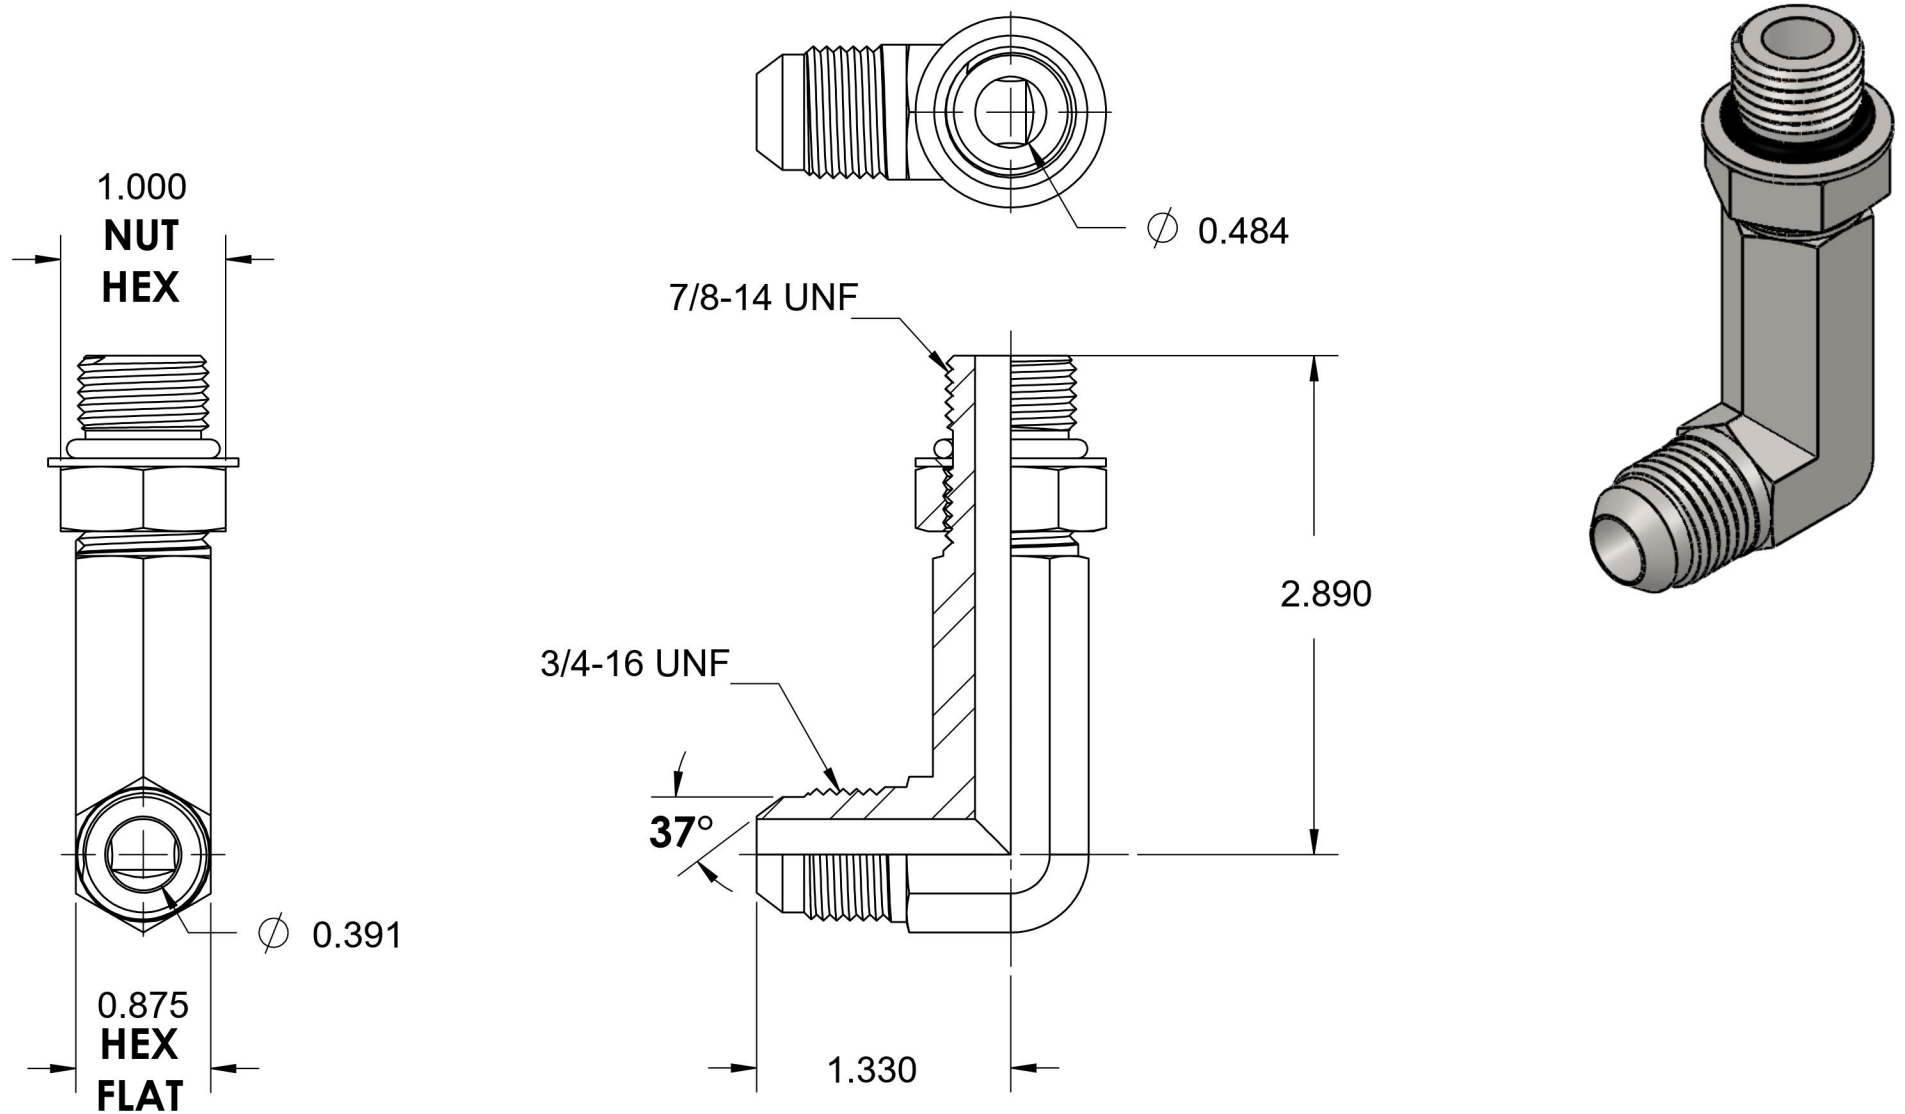

# 6801-LL-08-10-NWO-FG

Steel, SAE J514 37° Flare 90° Extra Long Adjustable Port Elbow, 1/2" Male JIC x 7/8-14 Male Adjustable ORB

6701 Cochran Road  
Solon, Ohio 44139  
Phone: (440) 248-1880  
Toll Free: 1-888-331-1523

**Temperature Rating**

-40°F to 250°F

**Pressure Rating**

5000 psi

**Material**

C1045 Steel

**Finish**

Trivalent Zinc

**Industry Standards**

SAE J1453, SAE J1926-3  
SAE J515, ASTM B633

**Series**

6801-LL-NWO-FG

**Series Description**

SAE J514 37° Flare 90° Extra Long Adjustable Port Elbow