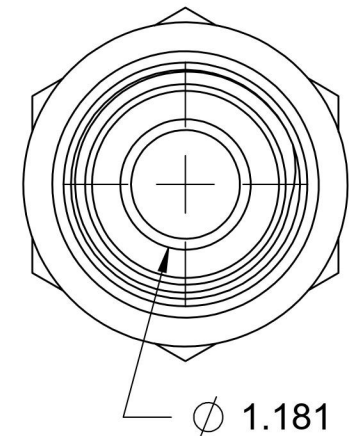

7002-32-20-BS

Steel, SAE J514 37° Flare BSPP Type (D) Bonded Seal Port/Line Adapter, 2" Male JIC x 1-1/4-11 Male BSPP 60° Line/Port

6701 Cochran Road
Solon, Ohio 44139
Phone: (440) 248-1880
Toll Free: 1-888-331-1523

Temperature Rating

-22°F to 257°F

Pressure Rating

1500 psi

Material

C1045/12L14 Steel

Finish

Trivalent Zinc