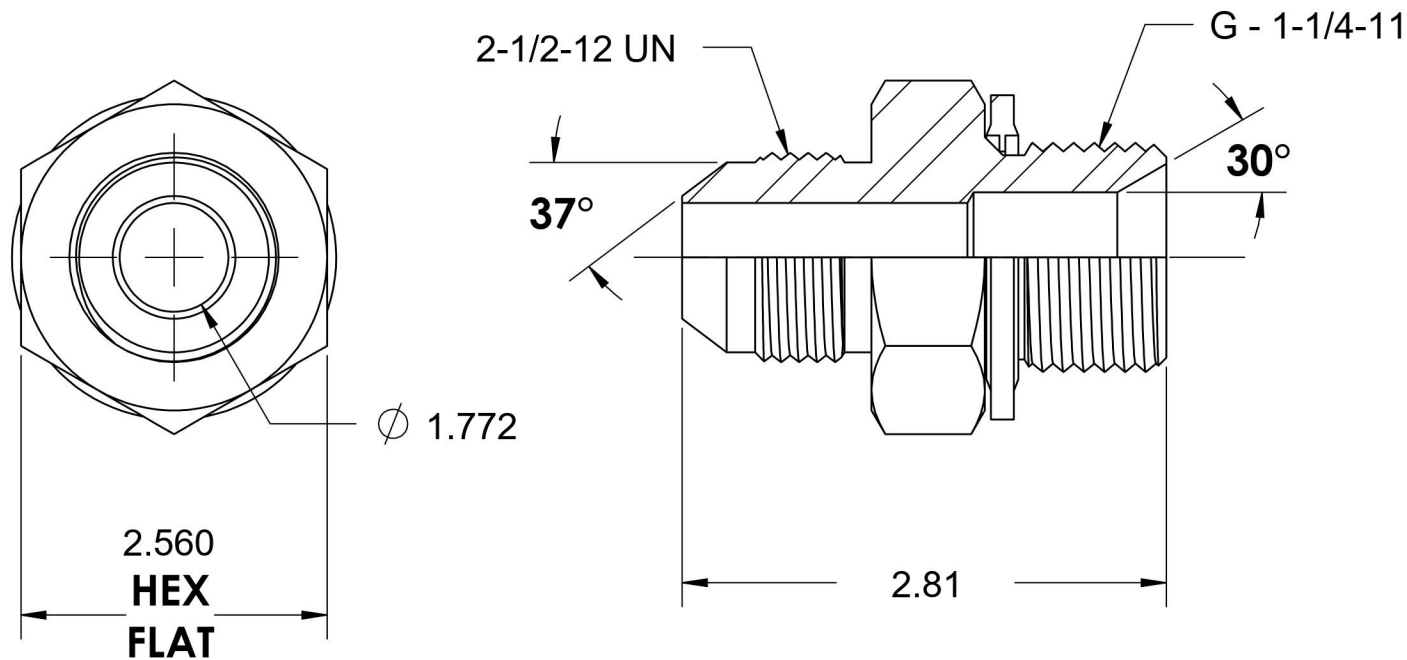

7002-32-20-BS

Steel, SAE J514 37° Flare BSPP Type (D) Bonded Seal Port/Line Adapter, 2" Male JIC x 1-1/4-11 Male BSPP 60° Line/Port

6701 Cochran Road
Solon, Ohio 44139
Phone: (440) 248-1880
Toll Free: 1-888-331-1523

Temperature Rating

-22°F to 257°F

Pressure Rating

1500 psi

Material

C1045/12L14 Steel

Finish

Trivalent Zinc