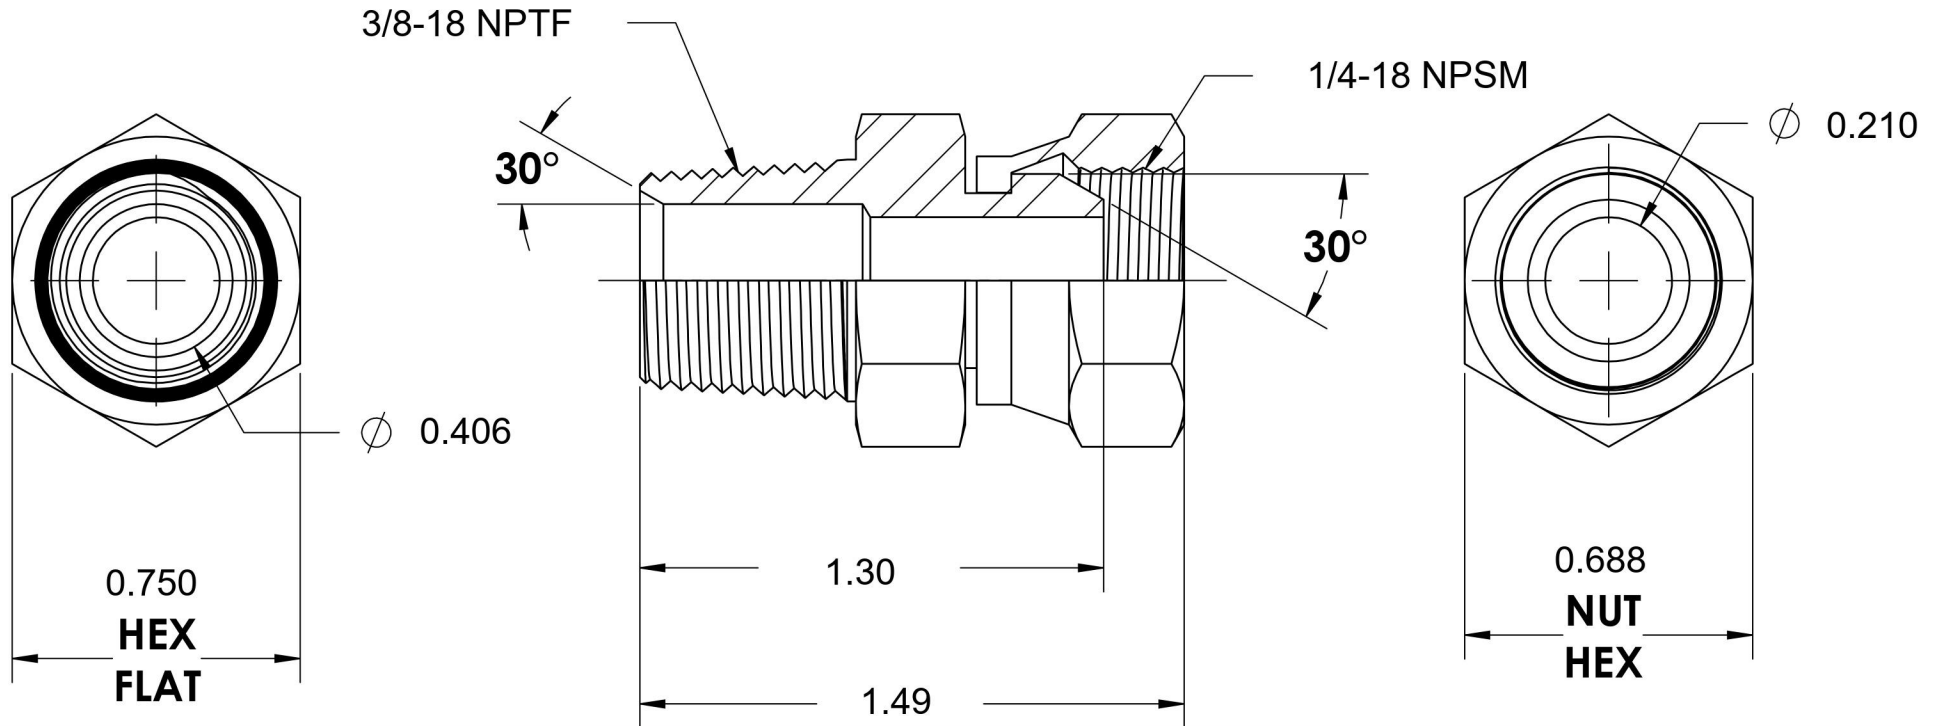

# 1404-06-04-SS

Stainless Steel, SAE J514 NPSM Swivel Male Connector, 3/8" Male NPTF 30° x 1/4" Female NPSM Swivel

6701 Cochran Road  
Solon, Ohio 44139  
Phone: (440) 248-1880  
Toll Free: 1-888-331-1523

<b>Temperature Rating</b>	<b>Material</b>	<b>Industry Standards</b>	<b>Series</b>
-425°F to 1200°F	316/316L Stainless Steel	SAE J514, SAE J476	1404-SS
<b>Pressure Rating</b>	<b>Finish</b>		<b>Series Description</b>
6000 psi	Passivated		SAE J514 NPSM Swivel Male Connector