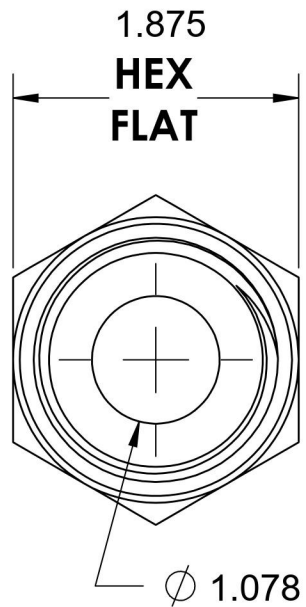

6405-20-16-O

Steel, SAE J1926 O-Ring Boss Female Adapter, 1-5/8-12 Male ORB x 1-11-1/2" Female NPTF

1-5/8-12 UN

1-11-1/2 NPTF

6701 Cochran Road
Solon, Ohio 44139
Phone: (440) 248-1880
Toll Free: 1-888-331-1523

Temperature Rating

-40°F to 250°F

Pressure Rating

3000 psi

Material

C1045 / 12L14 Steel

Finish

Trivalent Zinc