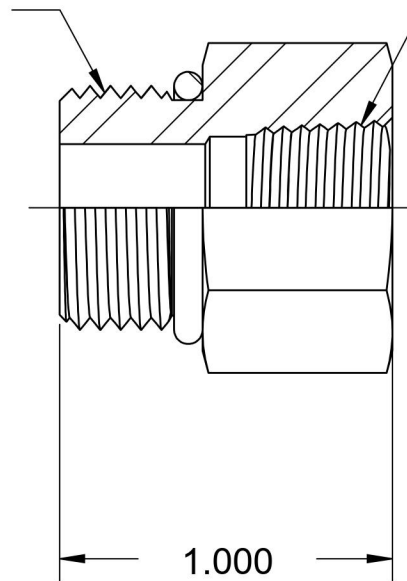

6405-20-16-O

Steel, SAE J1926 O-Ring Boss Female Adapter, 1-5/8-12 Male ORB x 1-11-1/2" Female NPTF

1-5/8-12 UN

1-11-1/2 NPTF

6701 Cochran Road
Solon, Ohio 44139
Phone: (440) 248-1880
Toll Free: 1-888-331-1523

Temperature Rating

-40°F to 250°F

Pressure Rating

3000 psi

Material

C1045 / 12L14 Steel

Finish

Trivalent Zinc