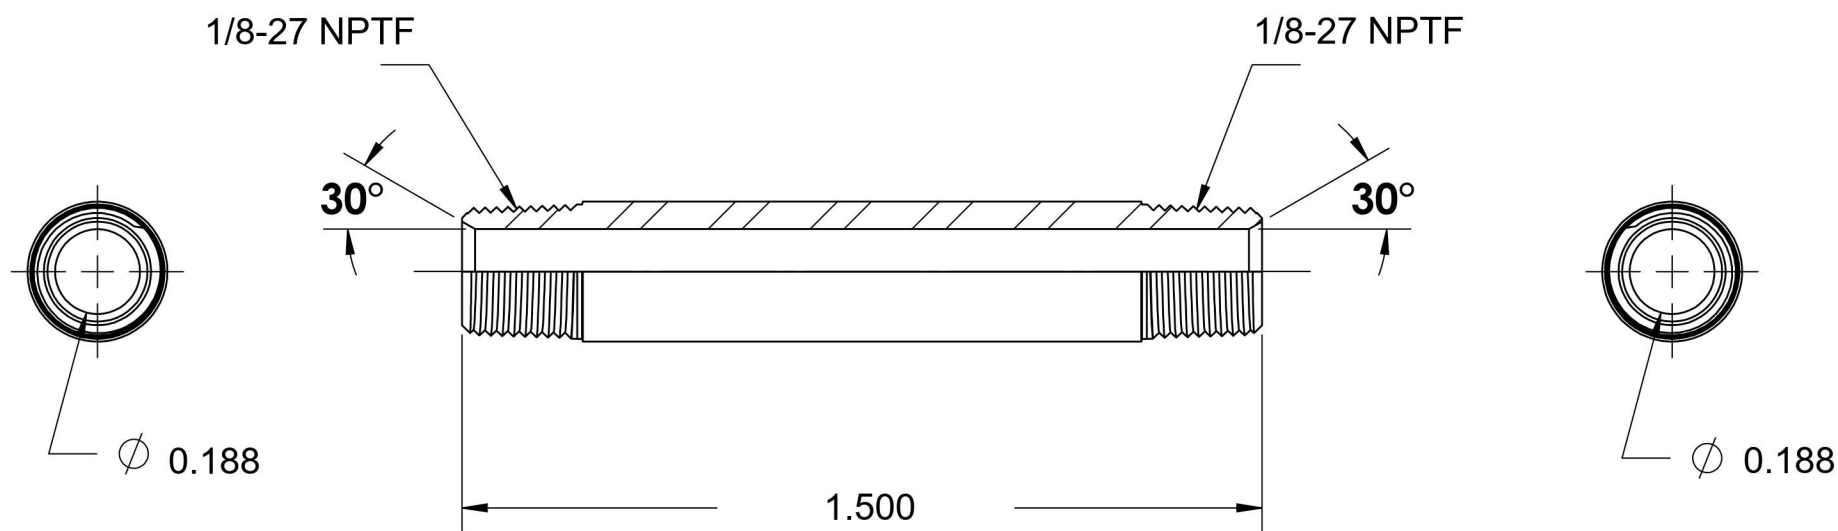

5404-N-02X1.500-SS

Stainless Steel, SAE J514 Pipe Long Nipple, 1/8" Male NPTF 30° x 1/8" Male NPTF 30°

6701 Cochran Road
Solon, Ohio 44139
Phone: (440) 248-1880
Toll Free: 1-888-331-1523

Temperature Rating	Material	Industry Standards	Series
-425°F to 1200°F	316/316L Stainless Steel	SAE J514, SAE J476	5404-N-SS
Pressure Rating	Finish		Series Description
7200 psi	Passivated		SAE J514 Pipe Long Nipple