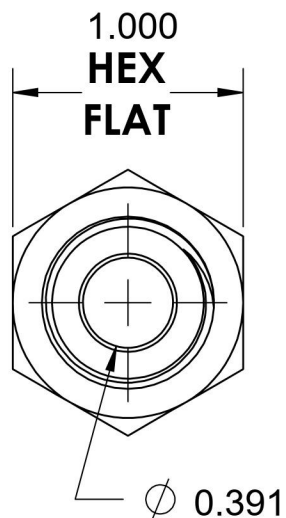

# 2700-LN-08-08-B

Brass, SAE J514 37° Flare Bulkhead With Lock Nut, 1/2" Male JIC x 1/2" Male JIC

6701 Cochran Road  
Solon, Ohio 44139  
Phone: (440) 248-1880  
Toll Free: 1-888-331-1523

<b>Temperature Rating</b> -325°F to 400°F	<b>Material</b> C36000 Brass	<b>Industry Standards</b> SAE J514	<b>Series</b> 2700-LN-B
<b>Pressure Rating</b> 3300 psi	<b>Finish</b> Natural Finish		<b>Series Description</b> SAE J514 37° Flare Bulkhead With Lock Nut