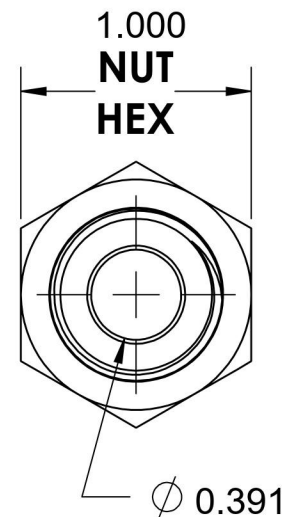

# 2700-LN-08-08-B

Brass, SAE J514 37° Flare Bulkhead With Lock Nut, 1/2" Male JIC x 1/2" Male JIC

6701 Cochran Road  
Solon, Ohio 44139  
Phone: (440) 248-1880  
Toll Free: 1-888-331-1523

<b>Temperature Rating</b> -325°F to 400°F	<b>Material</b> C36000 Brass	<b>Industry Standards</b> SAE J514	<b>Series</b> 2700-LN-B
<b>Pressure Rating</b> 3300 psi	<b>Finish</b> Natural Finish		<b>Series Description</b> SAE J514 37° Flare Bulkhead With Lock Nut