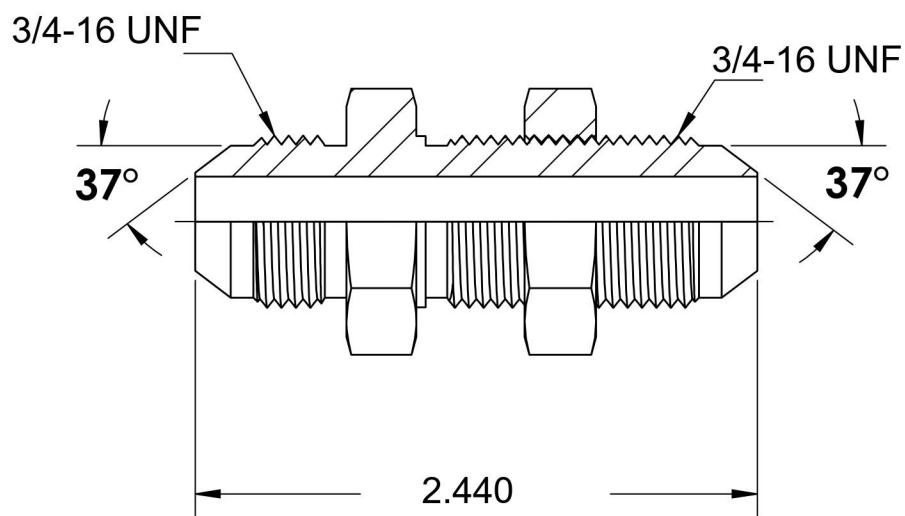

# 2700-LN-08-08-B

Brass, SAE J514 37° Flare Bulkhead With Lock Nut, 1/2" Male JIC x 1/2" Male JIC

6701 Cochran Road  
Solon, Ohio 44139  
Phone: (440) 248-1880  
Toll Free: 1-888-331-1523

<b>Temperature Rating</b> -325°F to 400°F	<b>Material</b> C36000 Brass	<b>Industry Standards</b> SAE J514	<b>Series</b> 2700-LN-B
<b>Pressure Rating</b> 3300 psi	<b>Finish</b> Natural Finish		<b>Series Description</b> SAE J514 37° Flare Bulkhead With Lock Nut